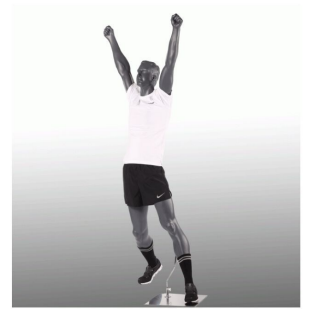

Male mannequin cheerleader **379.00 €Ex VAT** Sport mannequins

FEATURES

Brand	Mannequins vitrine
Base	Square metal
Fitting	Double fixing
Color	Gris
Ref	man-vit-hom-2740
ID	2740
Delivery schedule	1-5 working days
Category	Sport mannequins
Type	Mannequins

DETAIL

You'll find on Mannequins Shopping various models of mannequins, at reduced prices and that will be quickly delivered to you after reception of your order. Sport mannequins in graphite gray are available in more ranges on the site. Do not miss any further promotions and news, sign up for the newsletter!

DESCRIPTION

Male mannequin cheerleader to level up the style of your shop storefront. Graphite gray mannequin with realistic finishes and high-quality composition in reinforced polyester fiber. This mannequin is a standard size cheerleader that will highlight the outfits of your favorite sports teams. An irreproachable quality of male mannequins sports to promote your events and sports championships.glass basefoot and calf fitting Measurementsheight 214 cmwidth 101 cmdepth 48 cmchest 101 cmwaist 76 cmhip 88 cmsize 50size of shoe 9,5 (UK)