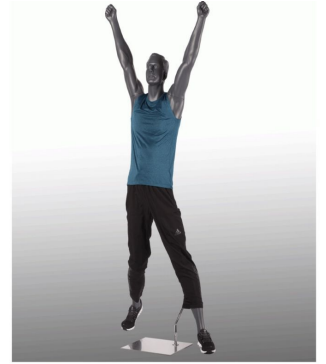

Male mannequin cheerleader **379.00 €Ex VAT** Sport mannequins

FEATURES

Brand	Mannequins vitrine
Base	Square metal
Fitting	Double fixing
Color	Gris
Ref	man-vit-hom-2740
ID	2740
Delivery schedule	1-5 working days
Category	Sport mannequins
Type	Mannequins

DETAIL

You'll find on Mannequins Shopping various models of mannequins, at reduced prices and that will be quickly delivered to you after reception of your order. Sport mannequins in graphite gray are available in more ranges on the site. Do not miss any further promotions and news, sign up for the newsletter!

DESCRIPTION

Male mannequin cheerleader to level up the style of your shop storefront. Graphite gray mannequin with realistic finishes and high-quality composition in reinforced polyester fiber. This mannequin is a standard size cheerleader that will highlight the outfits of your favorite sports teams. An irreproachable quality of male mannequins sports to promote your events and sports championships.glass basefoot and calf fitting Measurementsheight 214 cmwidth 101 cmdepth 48 cmchest 101 cmwaist 76 cmhip 88 cmsize 50size of shoe 9,5 (UK)