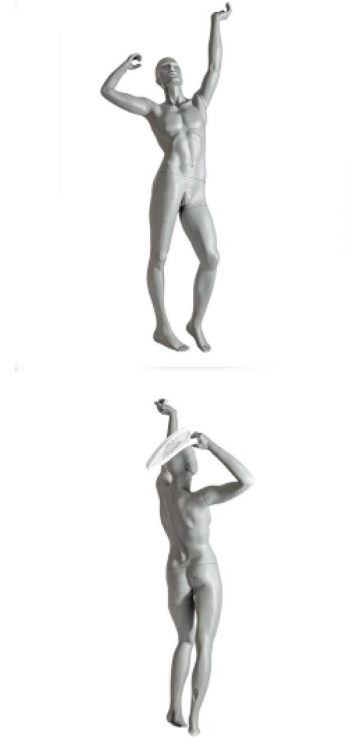

Display mannequin tennis service position 389.00 €Ex VAT

Sport mannequins

FEATURES

Brand	Mannequins vitrine
Base	Square metal
Fitting	Calf
Color	Gris
Ref	man-vit-hom-3787
ID	3787
Delivery schedule	1-5 working days
Category	Sport mannequins
Type	Mannequins

DETAIL

Features:

- Perfect Tennis Service Pose: The pose of the tennis man sports model on serve captures the precise moment of the game, highlighting the technique and power of the gesture.
- High Quality Material: Made from fibreglass-reinforced synthetic resin, this men's display mannequin is lightweight, durable and easy to maintain
- Grey Finish: The grey RAL7042 colour offers a modern look to the sporty men's window mannequin

DESCRIPTION

Mannequin vitrine homme position service tennis Serve perfection with our **men's display mannequin**. This **sport mannequin man** is designed to capture the essence of the game. This **men's window mannequin** embodies the power of tennis players. Its grey RAL7042 colour adds a modern touch to the **sport men's display mannequin**

Description:

1. Height : 208 cm
   - Width : 82 cm
   - Depth : 60 cm
   - Breast Circumference: 94 cm
2. Optimise your presentation with our mannequin sport homme tennisman

Display mannequin tennis service position