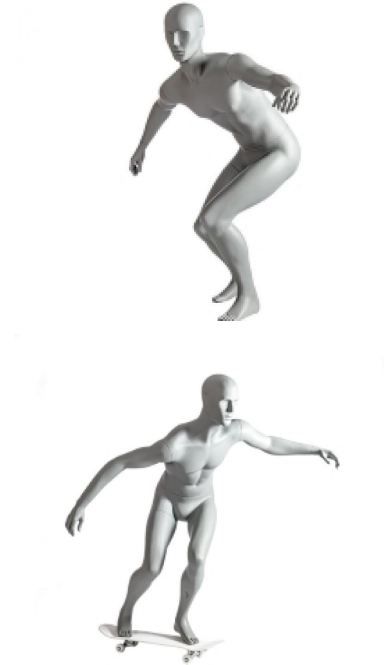

## Sport mannequins

### DETAIL

Features :

- Dynamic pose: The pose of the skateboarder in action captures the movement and energy of skateboarding.
- High quality material: Made from fibreglass-reinforced synthetic resin, this display mannequin is lightweight, durable and easy to maintain, ensuring optimum presentation of your skateboarding outfits.
- Grey Finish: The RAL7042 grey colour offers a modern and versatile look.

Dimensions:

- Height: 146 cm
- Width: 155 cm
- Depth: 95 cm
- Chest: 102 cm