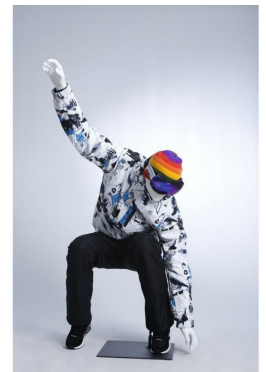

## FEATURES

<b>Brand</b>	Mannequins vitrine
<b>Base</b>	Metal rectangle
<b>Fitting</b>	Calf
<b>Color</b>	Noir
<b>Ref</b>	man-de-vit-3596
<b>ID</b>	3596
<b>Delivery schedule</b>	1-5 working days
<b>Category</b>	Sport mannequins
<b>Type</b>	Mannequins

## DETAIL

Male mannequin in skateboard or snowboard position in black, available in stock for your snegraphs on extreme sports or sliding sports.

Measurement of this display mannequin :

- Height 152cm
- shoulder 53cm
- Chest 100cm
- Waist 78cm
- Hip 99cm

## DESCRIPTION

**Male window mannequin in skateboard or snowboard position**, black color. Male mannequin in dynamic snowboard position landing jump. This display mannequin is ideal for presenting your extreme sports in stores or in the windows, on an event on podiums or in a more moving scheme. You can showcase this **snowboarder window mannequin** in a sliding position or for the summer season as a **male skateboarder mannequin**. Make moving presentations with our sports display mannequins.