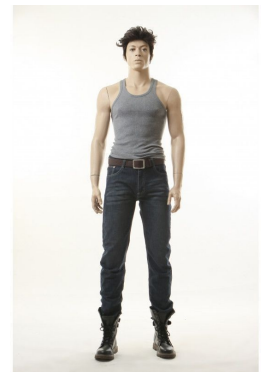

Realistic male mannequin **275.13 €Ex VAT**
Realistic mannequins **- 4.80 % 289.00**

FEATURES

Brand	Mannequins vitrine
Base	Round glass
Fitting	Calf
Color	Chair
Ref	man-de-vit-1707
ID	1707
Delivery schedule	1-5 working days
Category	Realistic mannequins
Type	Mannequins

DETAIL

Measurement of this display mannequin (Delivered without wig)

- Height: 188 cm
- Shoulder: 53 cm
- Chest: 102 cm
- Waist: 80 cm
- Hips: 102 cm

DESCRIPTION

Realistic male mannequin **without brown wig** and glass base. Quick delivery
The maintenance of this manikin is simple, easy to assemble, it has standard dimensions to suit the largest number of brands.
Present your latest man collections on this realistic window mannequin with its brown wig.

Realistic male mannequin