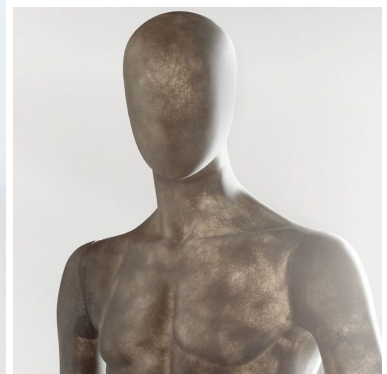

Male mannequin seated translucent dark gray **399.00 €Ex VAT**

Display mannequins seated

FEATURES

Brand	Mannequins vitrine
Base	
Fitting	No fixing
Color	Gris
Ref	man-vit-hom-3625
ID	3625
Delivery schedule	1-5 working days
Category	Display mannequins seated
Type	Mannequins

DETAIL

Made with the latest generation fiberglass, these mannequins weigh up to 30% less than a classic mannequin.

Dimensions of this egg head seated male display mannequins:

- Height: 136cm
- Seat height: 46 cm
- Width: 83cm
- Depth: 83cm
- Chest: 99cm
- Size: 44

DESCRIPTION

Highlight your new collection of men's clothing with these seated **fiberglass mannequins**. With the light that passes through this tinted resin, attract the attention of your customers and highlight your latest ready-to-wear collections. Elegant and chic, these **seated male mannequins** with egg head wear a size 50. A modern design, easy to dress thanks to the innovative fastening system at the level of the leg of this mannequin. You can place this mannequin on a bench, chair or sofa. (not supplied with the mannequin).

DETAIL

Made with the latest generation fiberglass, these mannequins weigh up to 30% less than a classic mannequin.

Dimensions of this egg head seated male display mannequins:

Height: 136cm
Seat height: 46 cm
Width: 83cm
Depth: 83cm
Chest: 99cm
Size: 44