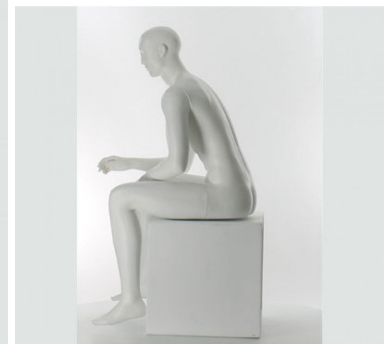

Abstrack seated male mannequin white finish **245.00 €Ex VAT**
Display mannequins seated - 51.00 % 500.00

FEATURES

Brand	Mannequins vitrine
Base	
Fitting	
Color	Blanc
Ref	man-de-vit-1415
ID	1415
Delivery schedule	1-2 working days
Category	Display mannequins seated
Type	Mannequins

DETAIL

You will find on our portal models of all types, normal size with large corpulence to represent all morphologies. Mannequins men, women, children, busts for your storefronts. And for your shop, check out our countersr, wall mounts and lighting. For more information on our delivery information, do not hesitate to contact us by mail or telephone, we will be happy to accompany you during your purchases.

DESCRIPTION

Male Mannequin in **sitting position**. **Semi abstract face**. White color for a refined effect, detailed body finishes to give realism. Detachable members according to the functions you want to give to this model showcase abstract. This **seated male mannequin** is perfect to accompany your outfits that will be at the top of the trend. Measurement of this **seated male mannequin**

Height: 140cm

Shoulders: 119cm

Chest: 98cm

Hips: 92cm

Abstrack seated male mannequin white finish

Display mannequins seated - Photo n° 1

Height: 170cm
Shoe size: 44

FEATURES