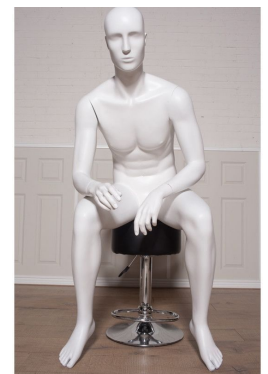

Abstrack seated male mannequin white finish **245.00 €Ex VAT**
Display mannequins seated - 51.00 % 500.00

FEATURES

Brand	Mannequins vitrine
Base	
Fitting	
Color	Blanc
Ref	man-de-vit-1415
ID	1415
Delivery schedule	1-2 working days
Category	Display mannequins seated
Type	Mannequins

DETAIL

You will find on our portal models of all types, normal size with large corpulence to represent all morphologies. Mannequins men, women, children, busts for your storefronts. And for your shop, check out our countersr, wall mounts and lighting. For more information on our delivery information, do not hesitate to contact us by mail or telephone, we will be happy to accompany you during your purchases.

DESCRIPTION

Male Mannequin in **sitting position**. **Semi abstract face**. White color for a refined effect, detailed body finishes to give realism. Detachable members according to the functions you want to give to this model showcase abstract. This **seated male mannequin** is perfect to accompany your outfits that will be at the top of the trend. Measurement of this **seated male mannequin**

Height: 140cm

Shoulders: 119cm

Chest: 98cm

Hips: 92cm

Abstrack seated male mannequin white finish

Display mannequins seated - Photo n° 1

Height: 170cm
Shoe size: 44

FEATURES