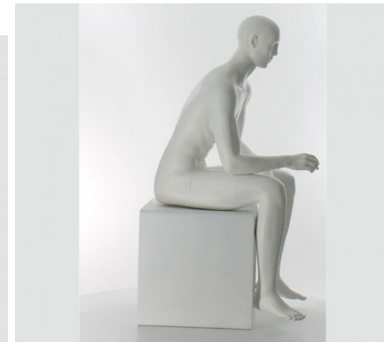

Abstrack seated male mannequin white finish **245.00 €Ex VAT**
Display mannequins seated - 51.00 % 500.00

FEATURES

Brand	Mannequins vitrine
Base	
Fitting	
Color	Blanc
Ref	man-de-vit-1415
ID	1415
Delivery schedule	1-2 working days
Category	Display mannequins seated
Type	Mannequins

DETAIL

You will find on our portal models of all types, normal size with large corpulence to represent all morphologies. Mannequins men, women, children, busts for your storefronts. And for your shop, check out our countersr, wall mounts and lighting. For more information on our delivery information, do not hesitate to contact us by mail or telephone, we will be happy to accompany you during your purchases.

DESCRIPTION

Male Mannequin in **sitting position**. **Semi abstract face**. White color for a refined effect, detailed body finishes to give realism. Detachable members according to the functions you want to give to this model showcase abstract. This **seated male mannequin** is perfect to accompany your outfits that will be at the top of the trend. Measurement of this **seated male mannequin**

Height: 140cm

Shoulders: 119cm

Chest: 98cm

Hips: 92cm

Abstrack seated male mannequin white finish

Display mannequins seated - Photo n° 1

Height: 170cm
Shoe size: 44

FEATURES