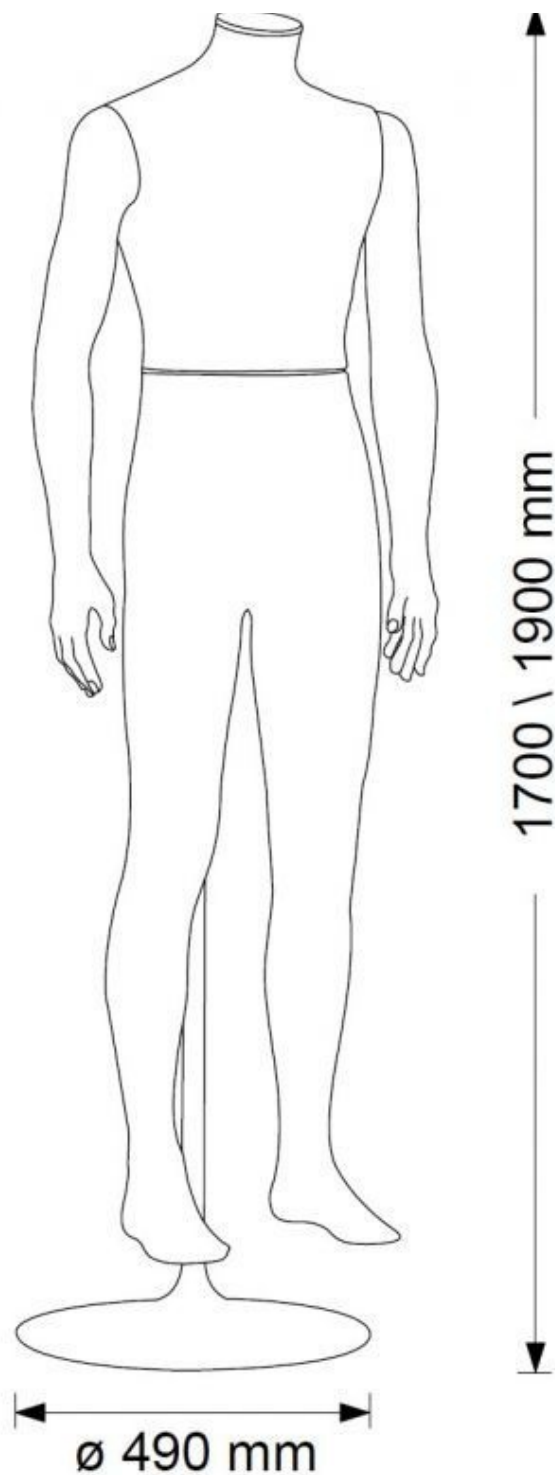

FEATURES

Brand	Mannequins vitrine
Base	Metal round
Fitting	Buttock
Color	Gris
Ref	man-vit-hom-3043
ID	3043
Delivery schedule	1-5 working days
Category	Display mannequins headless
Type	Mannequins

DETAIL

Dimensions of the window mannequin in the straight position covered with dark gray fabrics:

Height with head: 185 cm
Height without head: 165cm
Shoulder width: 50cm
Shoulder circumference: 117cm
Torso: 99cm
Hips: 84cm
Height 101cm

All our male window mannequins covered with fabric in the straight position are available in black, dark gray, light gray or cream fabric.

headless Male mannequin with dark gray fabric

Display mannequins headless - Photo n° 3