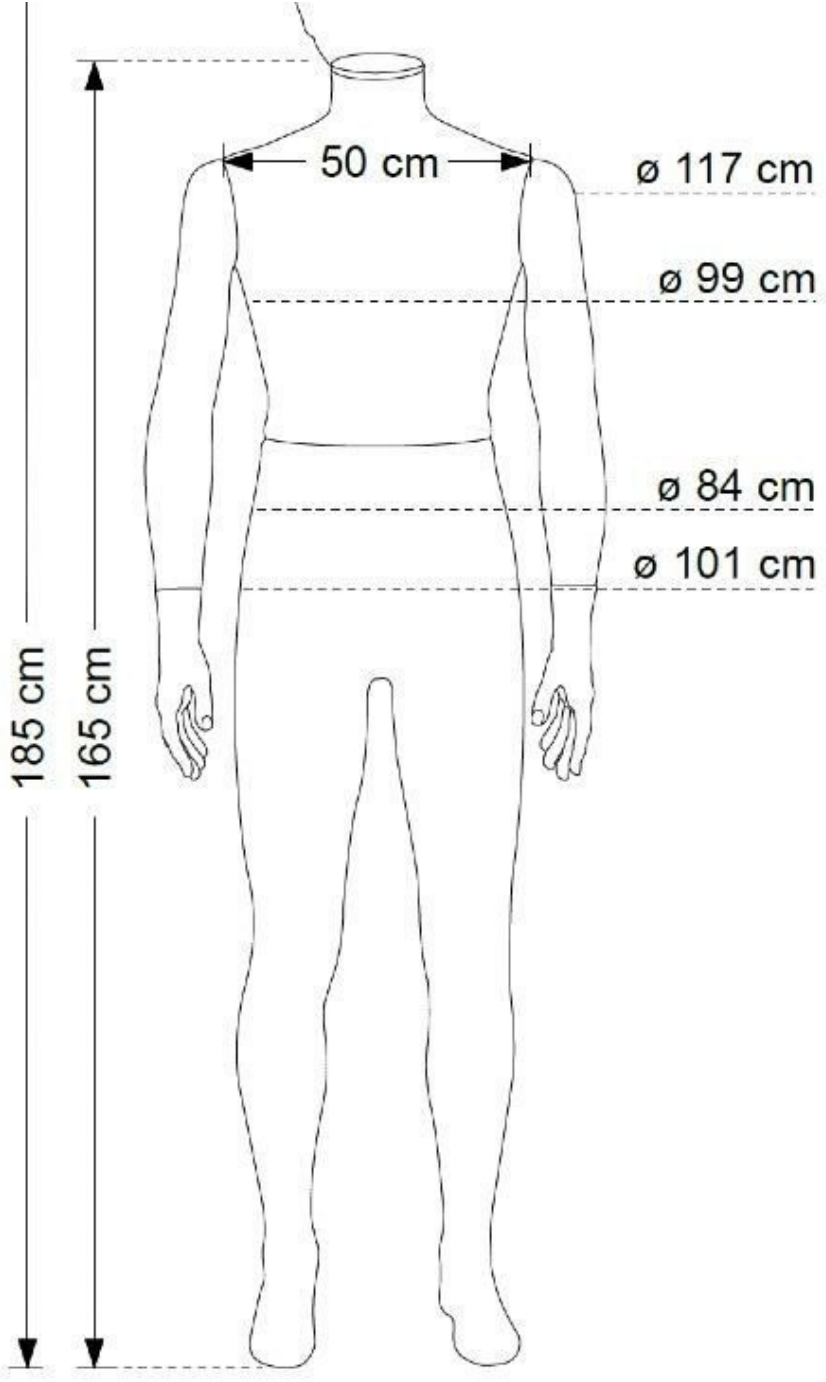

FEATURES

Brand	Mannequins vitrine
Base	Metal round
Fitting	Buttock
Color	Gris
Ref	man-vit-hom-3043
ID	3043
Delivery schedule	1-5 working days
Category	Display mannequins headless
Type	Mannequins

DETAIL

Dimensions of the window mannequin in the straight position covered with dark gray fabrics:

- Height with head: 185 cm
- Height without head: 165cm
- Shoulder width: 50cm
- Shoulder circumference: 117cm
- Torso: 99cm
- Hips: 84cm
- Height 101cm

All our male window mannequins covered with fabric in the straight position are available in black, dark gray, light gray or cream fabric.

headless Male mannequin with dark gray fabric

Display mannequins headless - Photo n° 4