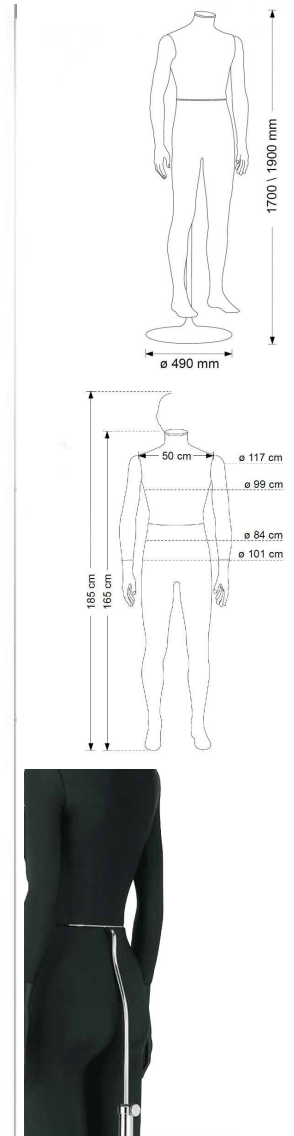

## Display mannequins headless

### FEATURES

<b>Brand</b>	Mannequins vitrine
<b>Base</b>	Metal round
<b>Fitting</b>	Buttock
<b>Color</b>	Gris
<b>Ref</b>	man-vit-hom-3043
<b>ID</b>	3043
<b>Delivery schedule</b>	1-5 working days
<b>Category</b>	Display mannequins headless
<b>Type</b>	Mannequins

### DETAIL

Dimensions of the window mannequin in the straight position covered with dark gray fabrics:

- Height with head: 185 cm
- Height without head: 165cm
- Shoulder width: 50cm
- Shoulder circumference: 117cm
- Torso: 99cm
- Hips: 84cm
- Height 101cm

## DETAIL

Dimensions of the window mannequin in the straight position covered with dark gray fabrics:

Height with head: 185 cm  
Height without head: 165cm  
Shoulder width: 50cm  
Shoulder circumference: 117cm  
Torso: 99cm  
Hips: 84cm  
Height 101cm