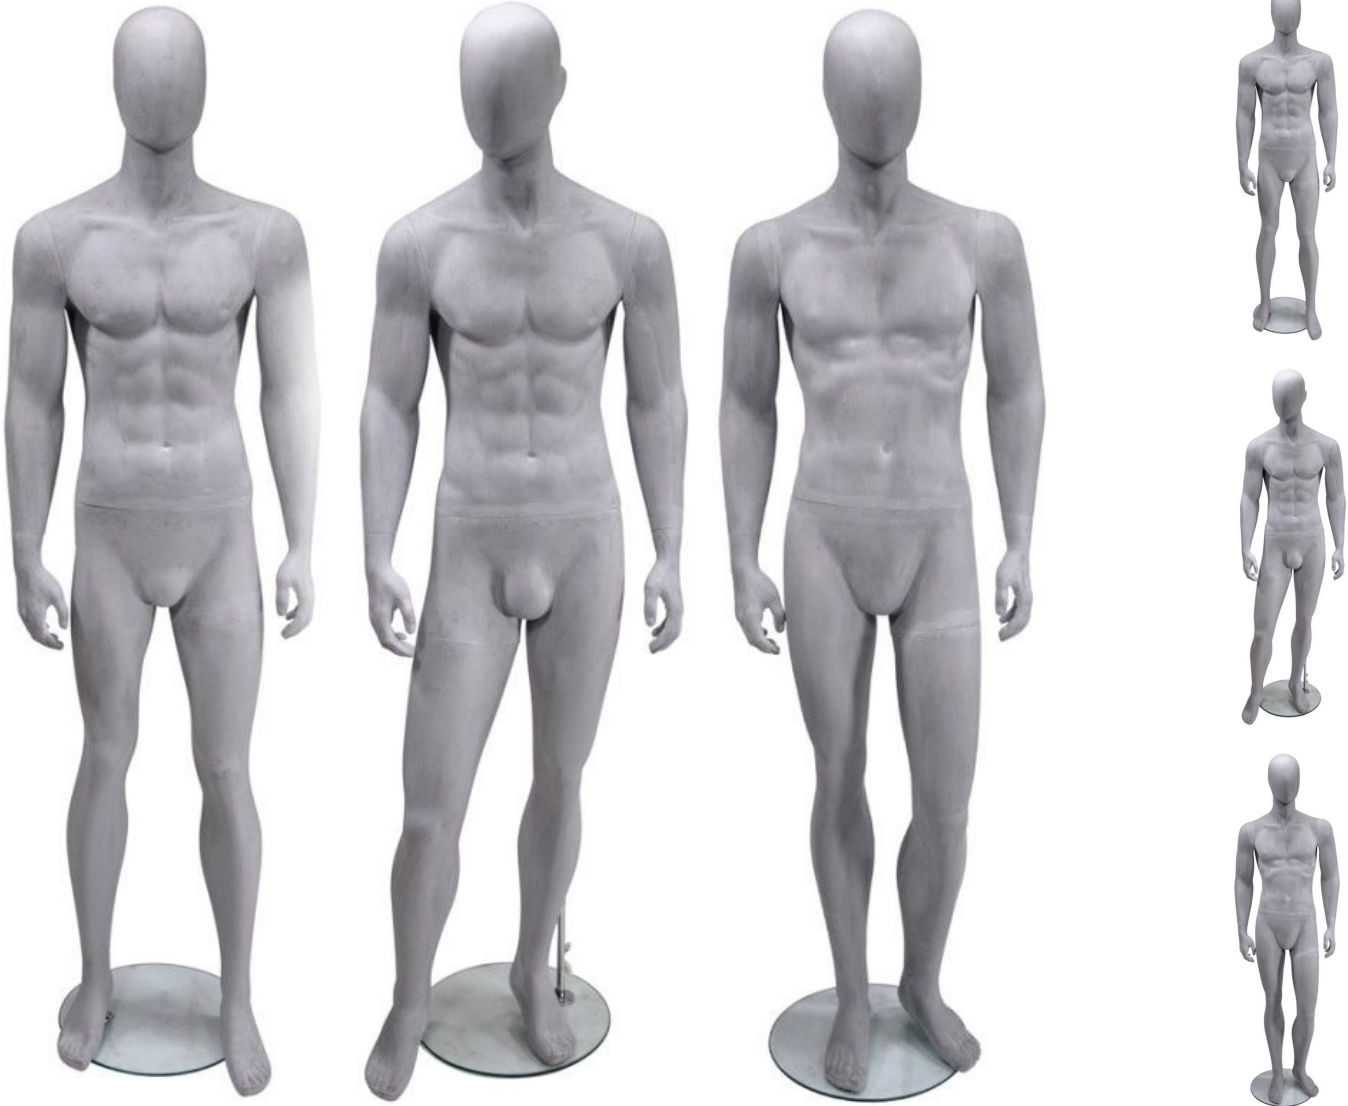

Pack x 3 male mannequin grey foundry finish **727.50 €Ex VAT**
Abstract mannequins - 3.00 % 750.00

FEATURES

| | |
|--------------------------|---------------------|
| Brand | Mannequins vitrine |
| Base | Round glass |
| Fitting | Double fixing |
| Color | Gris |
| Ref | pac-3-man-1891 |
| ID | 1891 |
| Delivery schedule | 1-5 working days |
| Category | Abstract mannequins |
| Type | Mannequins |

DETAIL

Measurement of these male mannequins

| | |
|-------------|-------------|
| Height: | 186cm |
| Shoulders: | 119cm |
| Chest: | 98cm |
| Hips: | 92cm |
| Neck: | 39cm |
| Inside leg: | 88cm |
| Shoe size: | 44 |
| Box: | 115x43x39cm |

DESCRIPTION

Pack of 3 **gray cement mannequins**. Enjoy our **mannequins on sale**. Mannequins in stock. Take advantage of our promotions. Mannequins color concrete, for a raw and industrial style. Easy to assemble and maintain our raw gray mannequins are perfect for a jeans shop or casual clothing. These models have simple and easy to coordinate positions for efficient merchandising. Sell more thanks to our mannequins man showcase with abstract head. All our mannequins are in stock and you will be delivered very quickly after your order.