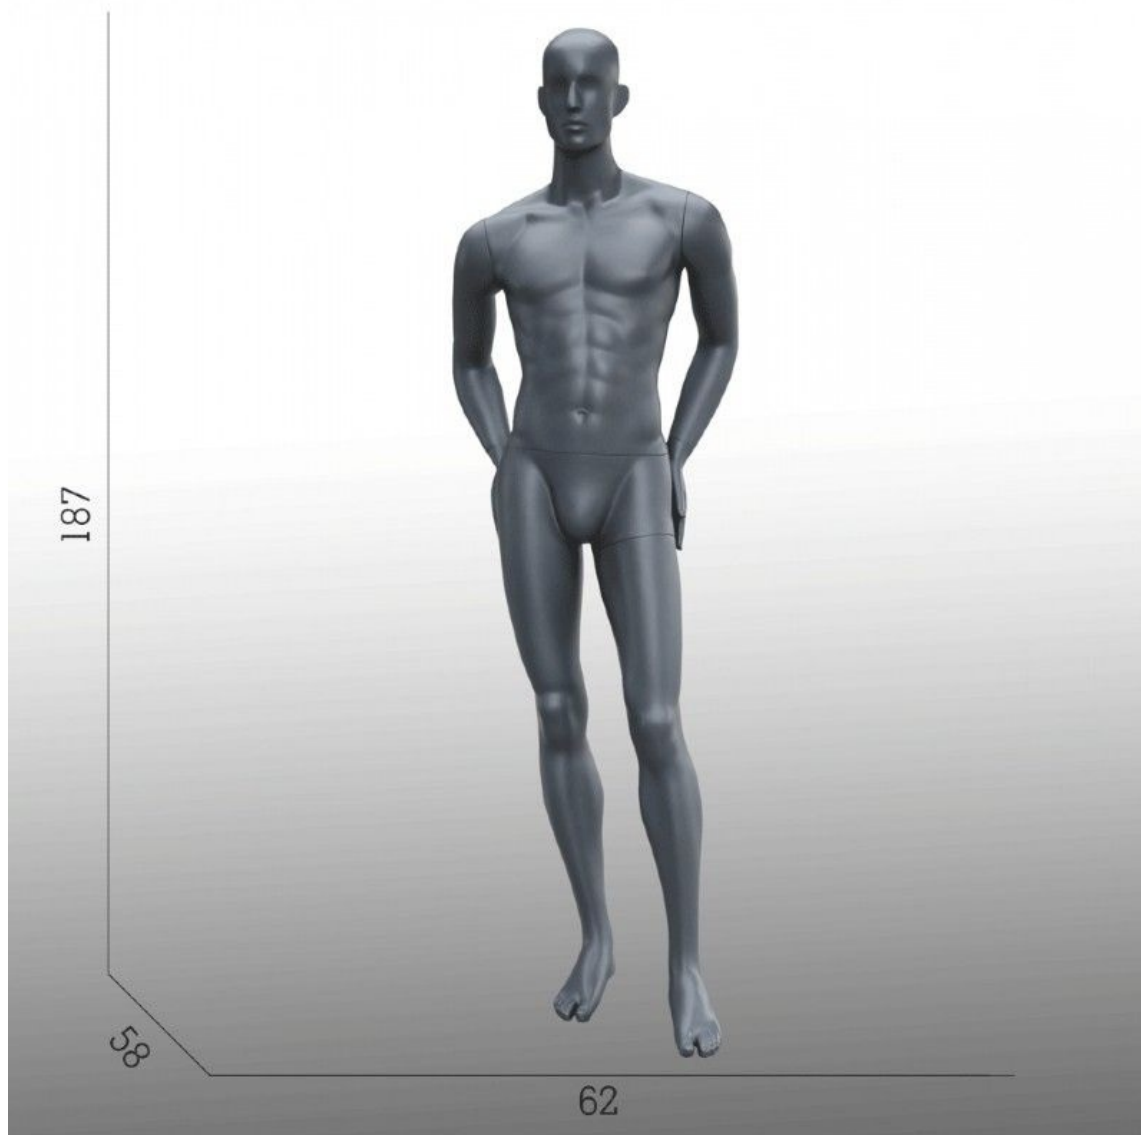

Display mannequin abstract grey 335.00 €Ex VAT

Abstract mannequins

FEATURES

Brand	Mannequins vitrine
Base	Round glass
Fitting	Calf
Color	Gris
Ref	man-vit-hom-3126
ID	3126
Delivery schedule	5-10 working days
Category	Abstract mannequins
Type	Mannequins

DETAIL

Display man mannequin abstract grey available in stock and quick delivery. This window mannequin and modern and in the right position, with hands on the hips. The dimensions of this abstract mannequin: Height 187 cm Width 62 cm Depth 58 cm Chest 101 cm Size 74 cm Hip 94 cm Size 50 Shoe size 10.5 (US)

DESCRIPTION

Mannequin abstract male in straight position with hands on buttocks and leg between open. **This window mannequin** is stylized and modern and it corresponds to all types of collection and shops. **The male model** in the right position, can be positioned as both a showcase and a showroom, it will highlight your collections and accessories. **This grey abstract display mannequin** is 187cm tall and 62cm wide, corresponds to a French size equivalent to 50. **The abstract male mannequin** is timeless and classic.

Display mannequin abstract grey