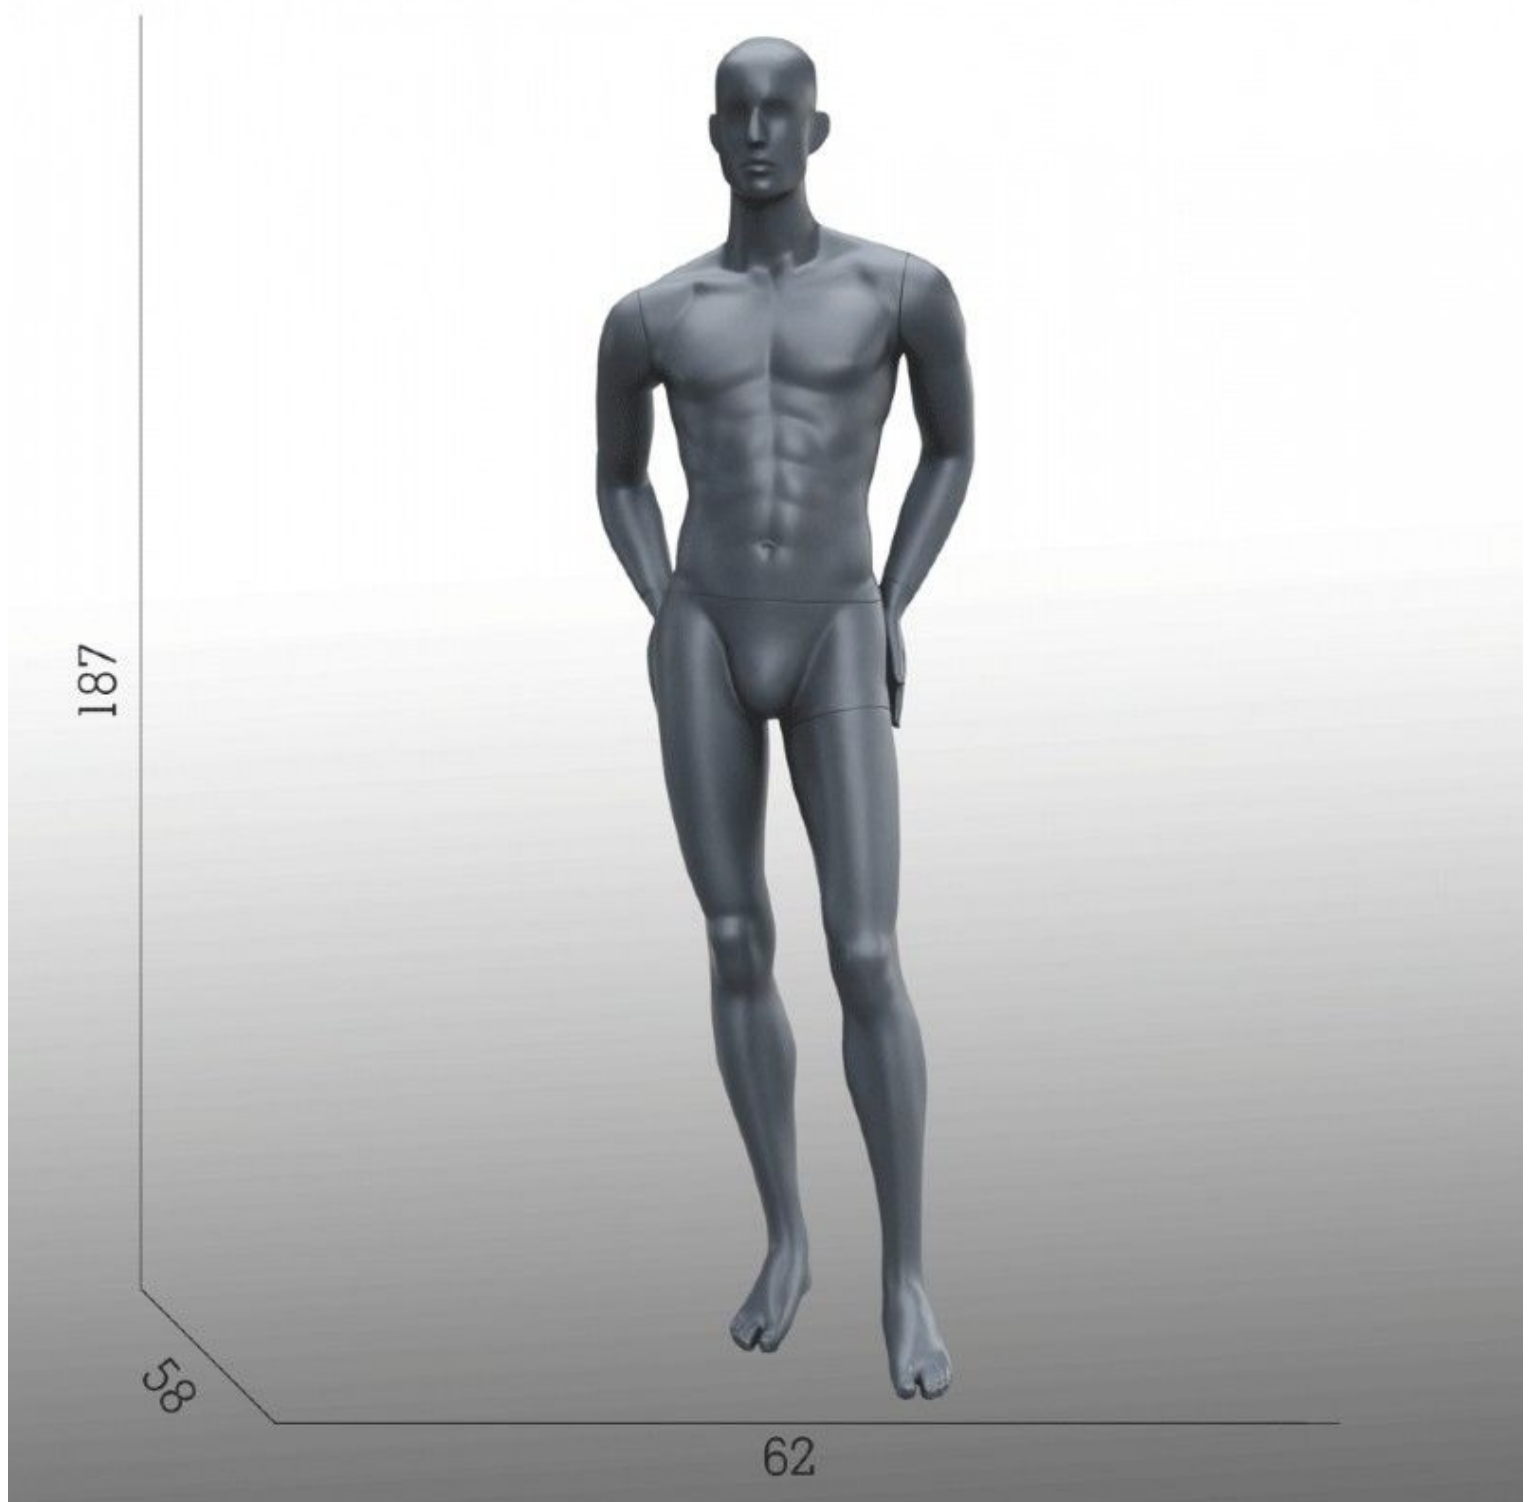

Abstract mannequins - Photo n° 1

FEATURES

Brand	Mannequins vitrine
Base	Round glass
Fitting	Calf
Color	Gris
Ref	man-vit-hom-3126
ID	3126
Delivery schedule	5-10 working days
Category	Abstract mannequins
Type	Mannequins

DETAIL

Display man mannequin abstract grey available in stock and quick delivery. This window mannequin and modern and in the right position, with hands on the hips. The dimensions of this abstract mannequin: Height 187 cm Width 62 cm Depth 58 cm Chest 101 cm Size 74 cm Hip 94 cm Size 50 Shoe size 10.5 (US)

Display mannequin abstract grey

Abstract mannequins - Photo n° 2