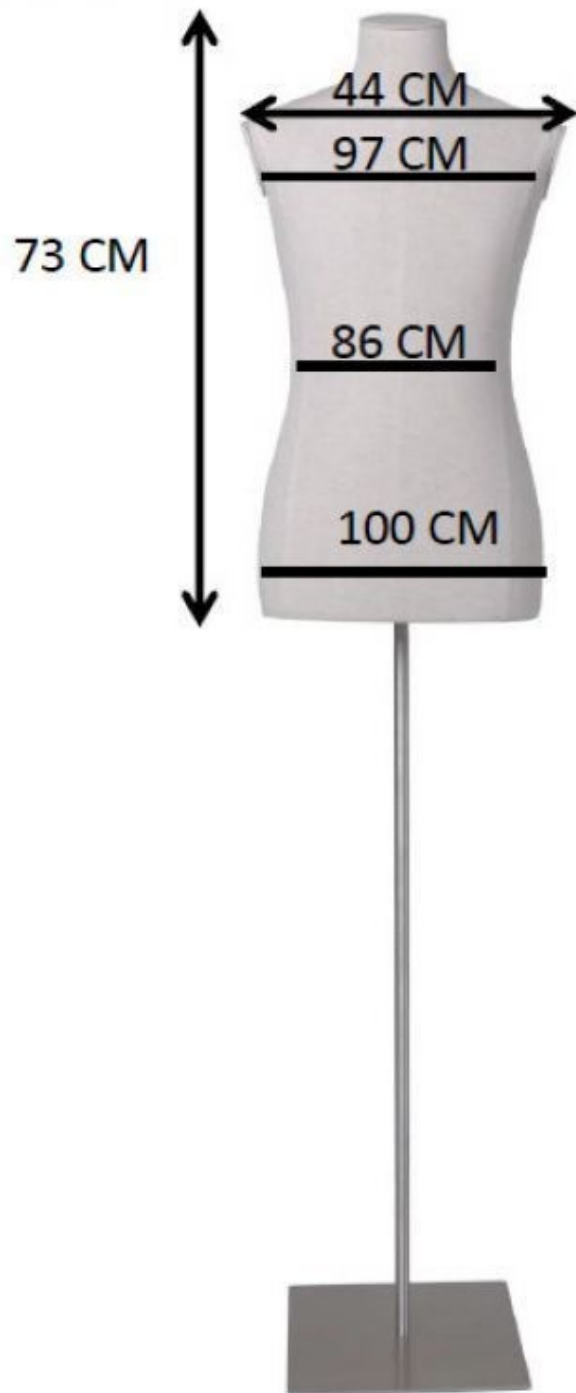

FEATURES

Brand	Bust shopping
Base	
Fitting	Buttock
Color	Noir
Ref	bus-tis-hom-3834
ID	3834
Delivery schedule	4-6 weeks
Category	Vintage bust
Type	Mannequin busts

DETAIL

Your fabric men's window mannequin with head on castor base will be delivered with care to give you a hassle-free shopfitting experience. Delivery contents:

- 1 Fabric Male Display Mannequin with Head on Wheeled Base Delivery details:
- Secure delivery to ensure product integrity Delivery times:
- Rugged packaging to ensure optimum protection during transit
- Fast delivery so you can transform your retail space without waiting
- Delivery tracking available to follow the progress of your mannequin

We are committed to providing you with a high-quality fabric men's window mannequin to enhance your men's collections in your retail space.

Fabric bust of man with head on wheeled base

Vintage bust - Photo n° 3