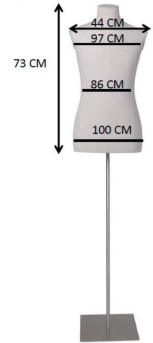

Fabric bust of man with head on wheeled base 375.00 €Ex VAT

Vintage bust

FEATURES

Brand	Bust shopping
Base	
Fitting	Buttock
Color	Noir
Ref	bus-tis-hom-3834
ID	3834
Delivery schedule	4-6 weeks
Category	Vintage bust
Type	Mannequin busts

DETAIL

Your fabric men's window mannequin with head on castor base will be delivered with care to give you a hassle-free shopfitting experience. Delivery contents:

- 1 Fabric Male Display Mannequin with Head on Wheeled Base Delivery details:
- Secure delivery to ensure product integrity Delivery times:
- Rugged packaging to ensure optimum protection during transit
- Fast delivery so you can transform your retail space without waiting
- Delivery tracking available to follow the progress of your mannequin

We are committed to providing you with a high-quality fabric men's window mannequin

DESCRIPTION

Fabric Male Window Mannequin with Head on Wheeled BaseOptimise your **store layout** with this fabric male mannequin bust. Perfect for showcasing your menswear, this **window mannequin** on a wheeled base offers unrivalled versatility.Principal Features:

Fabric bust of man with head on wheeled base

- The wheeled base offers convenient mobility for a flexible and efficient store layout.
- Ideal for trousers, shirts, jackets and more.

FEATURES

Brand	Bust shopping
Base	
Fitting	Buttock
Color	Noir
Ref	bus-tis-hom-3834
ID	3834
Delivery schedule	4-6 weeks
Category	Vintage bust
Type	Mannequin busts