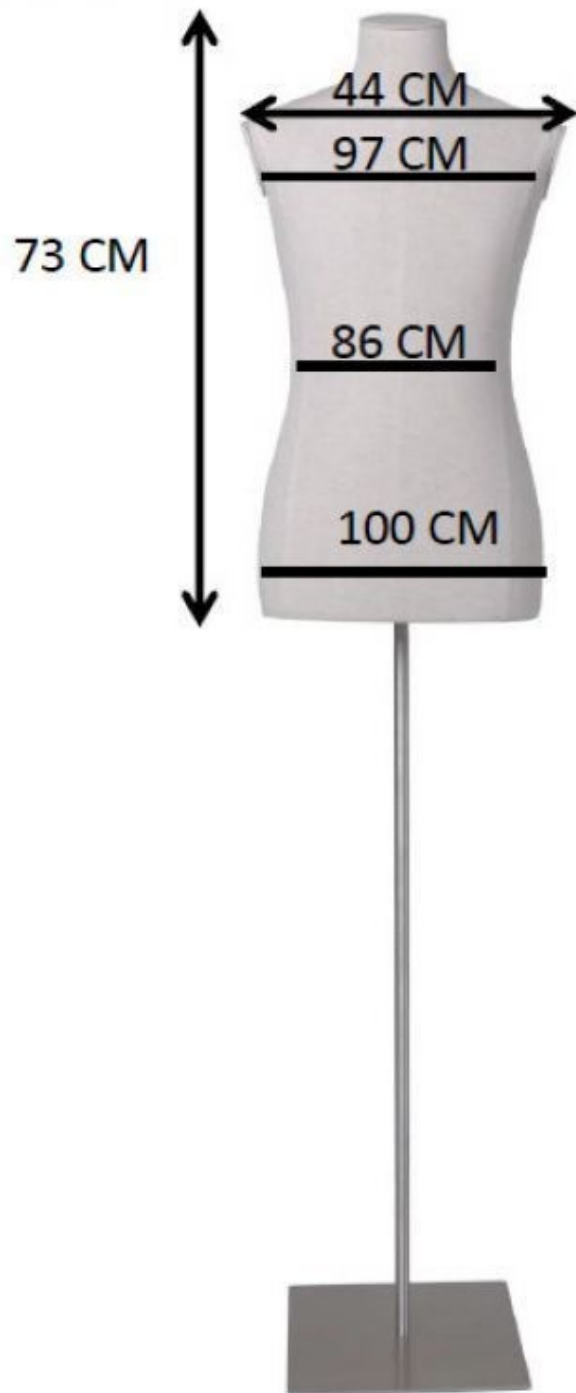

FEATURES

Brand	Bust shopping
Base	
Fitting	Buttock
Color	Ivoire
Ref	bus-cou-hom-3870
ID	3870
Delivery schedule	1-5 working days
Category	Tailored bust
Type	Mannequin busts

DETAIL

Sewn bust on castor base

Tailored bust - Photo n° 3