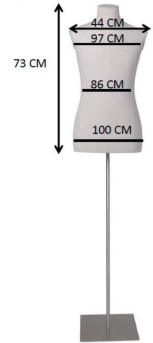

## Tailored bust

### FEATURES

|                          |                  |
|--------------------------|------------------|
| <b>Brand</b>             | Bust shopping    |
| <b>Base</b>              |                  |
| <b>Fitting</b>           | Buttock          |
| <b>Color</b>             | Ivoire           |
| <b>Ref</b>               | bus-cou-hom-3870 |
| <b>ID</b>                | 3870             |
| <b>Delivery schedule</b> | 1-5 working days |
| <b>Category</b>          | Tailored bust    |
| <b>Type</b>              | Mannequin busts  |