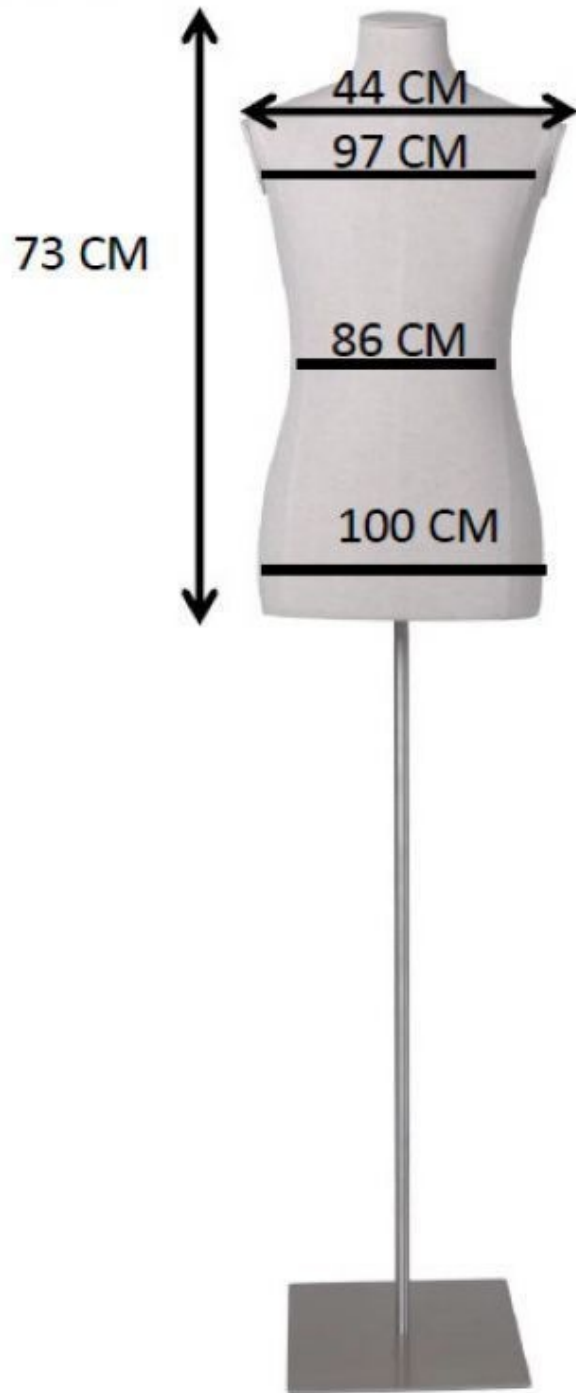

FEATURES

DETAIL

Brand	Bust shopping
Base	
Fitting	Buttock
Color	Ivoire
Ref	bus-en-tis-3846
ID	3846
Delivery schedule	1-5 working days
Category	Tailored bust
Type	Mannequin busts

Male fabric bust with arms base with wheels

Tailored bust - Photo n° 3