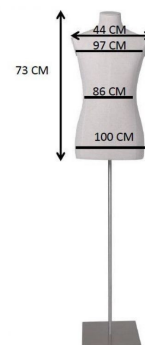

Male bust with head linen fabric rectangular base **309.00 €Ex VAT** Tailored bust

FEATURES

Brand	Bust shopping
Base	Metal rectangle
Fitting	Foot
Color	Ivoire
Ref ID	bus-cou-hom-3704 3704
Delivery schedule	1-5 working days
Category	Tailored bust
Type	Mannequin busts

DETAIL

Our Male tailored busts are ideal for powerfully conveying your image and your trendiest clothes.

Even without clothes, this female bust is perfect for presenting your accessories such as handbags, jewelry or scarves.

Male bust with head linen fabric rectangular base

Tailored bust - Photo n° 1

FEATURES

Brand	Bust shopping
Base	Metal rectangle
Fitting	Foot
Color	Ivoire
Ref ID	bus-cou-hom-3704 3704
Delivery schedule	1-5 working days
Category	Tailored bust
Type	Mannequin busts