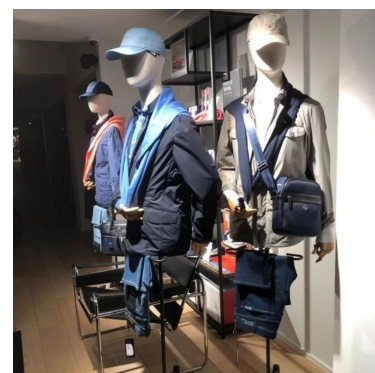

Male bust with head linen fabric rectangular base **309.00 €Ex VAT** Tailored bust

FEATURES

Brand	Bust shopping
Base	Metal rectangle
Fitting	Foot
Color	Ivoire
Ref ID	bus-cou-hom-3704 3704
Delivery schedule	1-5 working days
Category	Tailored bust
Type	Mannequin busts

DETAIL

Our Male tailored busts are ideal for powerfully conveying your image and your trendiest clothes.

Even without clothes, this female bust is perfect for presenting your accessories such as handbags, jewelry or scarves.

You can easily integrate our Male fabric busts into the layout of your store.

Available in different fabrics and designs, this covered fabric female bust will allow you to showcase your latest collections in your stores, showrooms & windows.

DESCRIPTION

Men's Couture Canvas Unbleached Linen Bust with Black Metal Rectangle BaseThe Bust Collection offers exceptional quality for a high-end **store layout**, ideal for **retail**.

- Men's fabric with fabric-covered head for an elegant presentation.
- Natural varnished wooden arms for a touch of sophistication.
- Rectangular black epoxy metal base ensuring stability and modern aesthetics.
- Dimensions:

Male bust with head linen fabric rectangular base