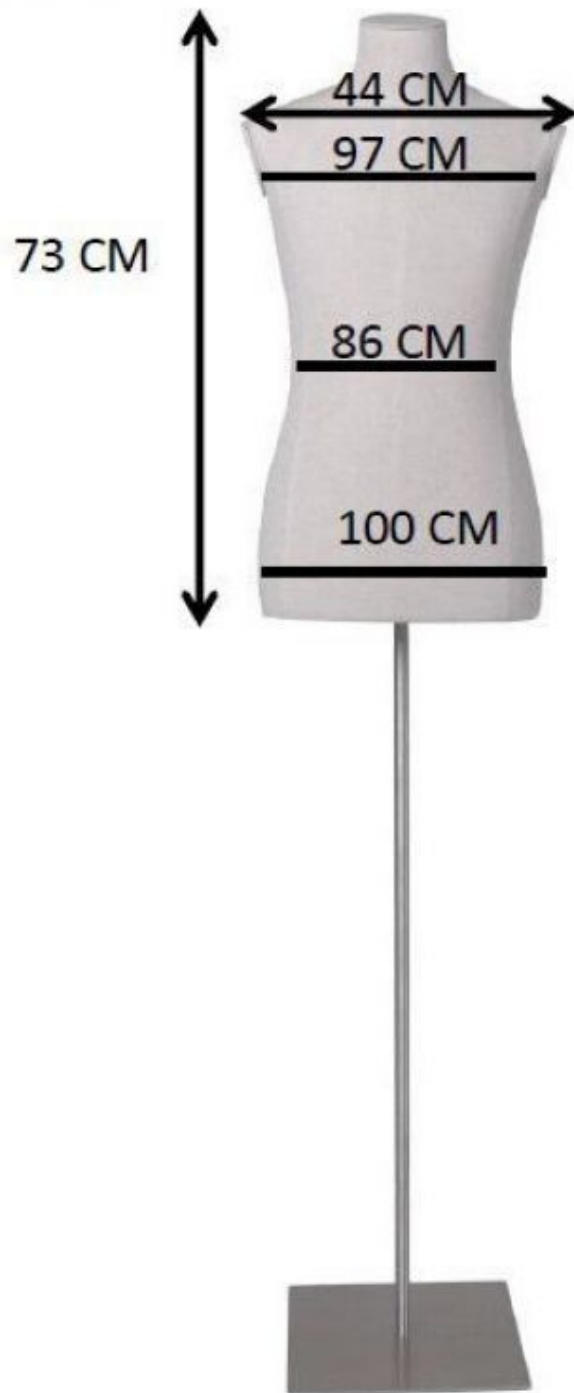

FEATURES

Brand	Bust shopping
Base	Metal rectangle
Fitting	Foot
Color	Ivoire
Ref	bus-cou-hom-3704
ID	3704
Delivery schedule	1-5 working days
Category	Tailored bust
Type	Mannequin busts

DETAIL

Our Male tailored busts are ideal for powerfully conveying your image and your trendiest clothes.

Even without clothes, this female bust is perfect for presenting your accessories such as handbags, jewelry or scarves.

You can easily integrate our Male fabric busts into the layout of your store.

Available in different fabrics and designs, this covered fabric female bust will allow you to showcase your latest collections in your stores, showrooms & windows.

Male bust with head linen fabric rectangular base

Tailored bust - Photo n° 3