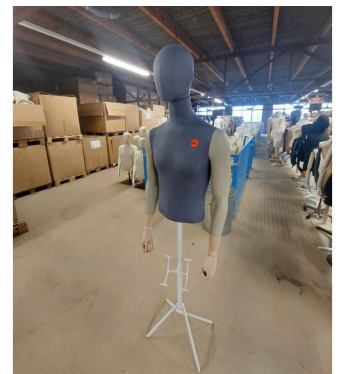

Male bust with blue fabric and arms on tripod base

Tailored bust

189.00 €Ex VAT

- 30.00 % 270.00

FEATURES

Brand	Bust shopping
Base	Metal tripod
Fitting	Buttock
Ref	bus-hom-ave-3806
ID	3806
Delivery schedule	1-5 working days
Category	Tailored bust
Type	Mannequin busts

DETAIL

- Male bust with blue fabric head and beige arms
- White metal tripod base for optimum stability
- Modern, elegant design suitable for a variety of environments
- Ideal for displaying clothing, jewelry and accessories
- Add a distinctive touch to your retail space or home

Opt for excellence in the presentation of your items with our unique men's bust, combining style and functionality in an unrivalled way. Order now to transform your space into a chic and sophisticated venue.

DESCRIPTION

Add a touch of sophistication to your space with our exceptionally designed male display mannequin bust. This mannequin bust features a head covered in a refined blue fabric, lending a modern, elegant aesthetic to the ensemble. The beige arms add an artistic dimension, creating a subtle, harmonious contrast.