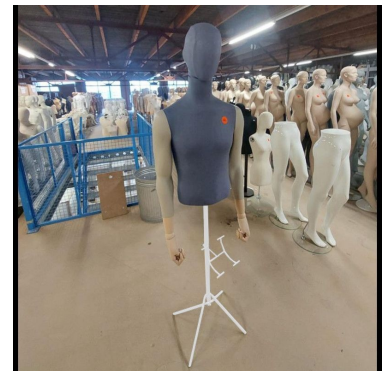

Male bust with blue fabric and arms on tripod base

Tailored bust

189.00 €Ex VAT

- 30.00 % 270.00

FEATURES

Brand	Bust shopping
Base	Metal tripod
Fitting	Buttock
Ref	bus-hom-ave-3806
ID	3806
Delivery schedule	1-5 working days
Category	Tailored bust
Type	Mannequin busts

DETAIL

- Male bust with blue fabric head and beige arms
- White metal tripod base for optimum stability
- Modern, elegant design suitable for a variety of environments
- Ideal for displaying clothing, jewelry and accessories
- Add a distinctive touch to your retail space or home

Opt for excellence in the presentation of your items with our unique men's bust, combining style and functionality in an unrivalled way. Order now to transform your space into a chic and sophisticated venue.

DESCRIPTION

Add a touch of sophistication to your space with our exceptionally designed male display mannequin bust. This mannequin bust features a head covered in a refined blue fabric, lending a modern, elegant aesthetic to the ensemble. The beige arms add an artistic dimension, creating a subtle, harmonious contrast.