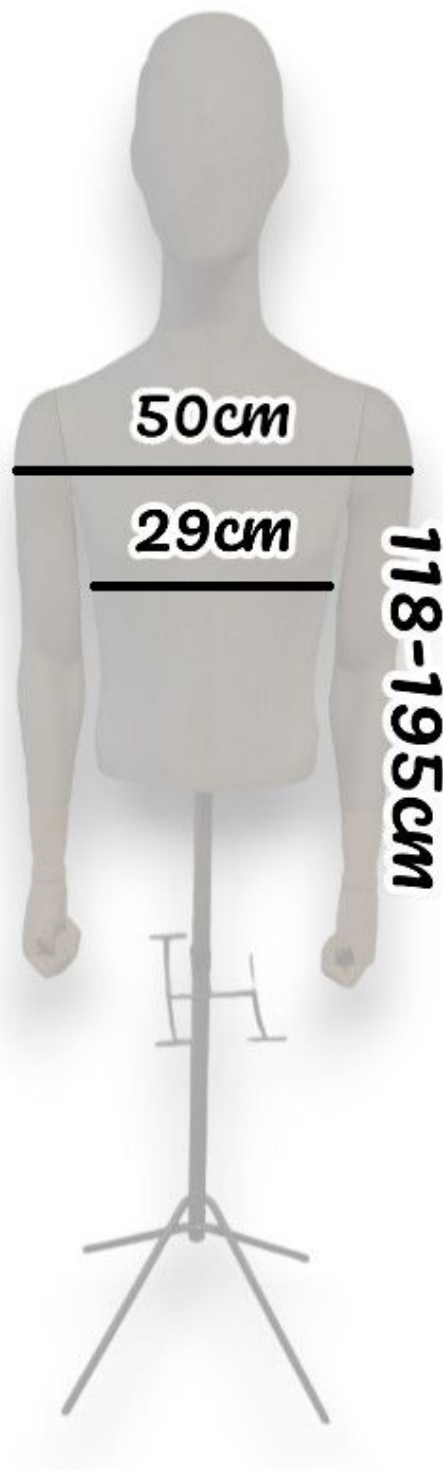

Tailored bust - Photo n° 2

FEATURES

Brand	Bust shopping
Base	Metal tripod
Fitting	Buttock
Ref	bus-hom-ave-3806
ID	3806
Delivery schedule	1-5 working days
Category	Tailored bust
Type	Mannequin busts

DETAIL

- Male bust with blue fabric head and beige arms
- White metal tripod base for optimum stability
- Modern, elegant design suitable for a variety of environments
- Ideal for displaying clothing, jewelry and accessories
- Add a distinctive touch to your retail space or home

Opt for excellence in the presentation of your items with our unique men's bust, combining style and functionality in an unrivalled way. Order now to transform your space into a chic and sophisticated venue.

Male bust with blue fabric and arms on tripod base

Tailored bust - Photo n° 3