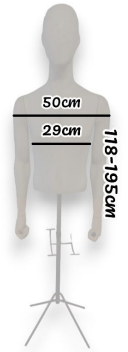

Male bust with blue fabric and arms on tripod base

Tailored bust

189.00 €Ex VAT

- 30.00 % 270.00

FEATURES

Brand	Bust shopping
Base	Metal tripod
Fitting	Buttock
Ref	bus-hom-ave-3806
ID	3806
Delivery schedule	1-5 working days
Category	Tailored bust
Type	Mannequin busts

DETAIL

- Male bust with blue fabric head and beige arms
- White metal tripod base for optimum stability
- Modern, elegant design suitable for a variety of environments
- Ideal for displaying clothing, jewelry and accessories
- Add a distinctive touch to your retail space or home

DESCRIPTION

Add a touch of sophistication to your space with our exceptionally designed male display mannequin bust. This mannequin bust features a head covered in a refined blue fabric, lending a modern, elegant aesthetic to the ensemble. The beige arms add an artistic dimension, creating a subtle, harmonious contrast.