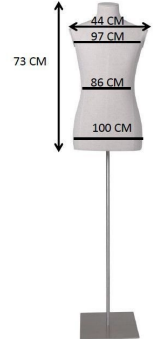

### FEATURES

<b>Brand</b>	Bust shopping
<b>Base</b>	Metal rectangle
<b>Fitting</b>	Foot
<b>Color</b>	Noir
<b>Ref</b>	bus-hom-tis-3628
<b>ID</b>	3628
<b>Delivery schedule</b>	1-5 working days
<b>Category</b>	Tailored bust
<b>Type</b>	Mannequin busts

### DESCRIPTION

Male bust covered in black linen with articulated wooden head and arms in black wood on a black metal base. Full black look for these mannequin busts in black fabric. Give a timeless look to your latest collections in your showroom and stores. you will be able to present clothes and accessories thanks to these men's busts with a vintage look.