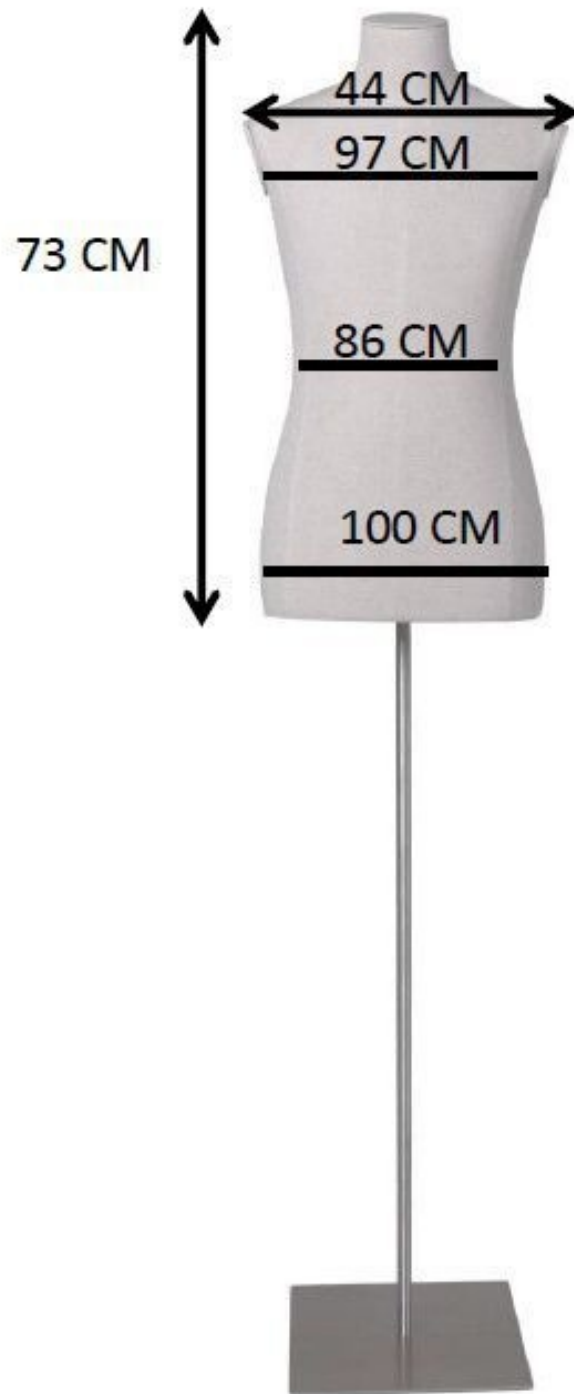

Tailored bust - Photo n° 2

FEATURES

Brand	Bust shopping
Base	Metal rectangle
Fitting	Foot
Color	Noir
Ref	bus-hom-tis-3628
ID	3628
Delivery schedule	1-5 working days
Category	Tailored bust
Type	Mannequin busts

DETAIL

Male bust in black fabric, black wood arms metal base

Tailored bust - Photo n° 3