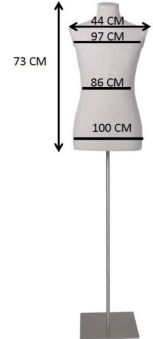

Fabric bust of man with head on black rectangle base

Tailored bust

198.00 €Ex VAT

FEATURES

Brand	Bust shopping
Base	Metal rectangle
Fitting	Buttock
Color	Ivoire
Ref	bus-tis-hom-3859
ID	3859
Delivery schedule	1-5 working days
Category	Tailored bust
Type	Mannequin busts

DETAIL

DESCRIPTION

Showcase mannequin: men's fabric bustOptimise your **store layout** with this men's fabric bust on a black rectangle base. Ideal for showcasing your men's collections in **retail**.The **mannequin busts** play a crucial role in the presentation of clothing, offering a modern and professional aesthetic to your retail space.This men's fabric bust model is designed to highlight the quality and style of your products. Its black base adds a touch of elegance, while its fabric design offers an authentic and eye-catching presentation. It's the perfect way to showcase your products.Lightweight and easy to move, this bust integrates perfectly with any **store equipment** and can be used to create dynamic staging.

Fabric bust of man with head on black rectangle base

Tailored bust - Photo n° 1

FEATURES

Brand	Bust shopping
Base	Metal rectangle
Fitting	Buttock
Color	Ivoire
Ref	bus-tis-hom-3859
ID	3859
Delivery schedule	1-5 working days
Category	Tailored bust
Type	Mannequin busts

DETAIL

Fabric bust of man with head on black rectangle base

Tailored bust - Photo n° 2

FEATURES

Brand	Bust shopping
Base	Metal rectangle
Fitting	Buttock
Color	Ivoire
Ref	bus-tis-hom-3859
ID	3859
Delivery schedule	1-5 working days
Category	Tailored bust
Type	Mannequin busts