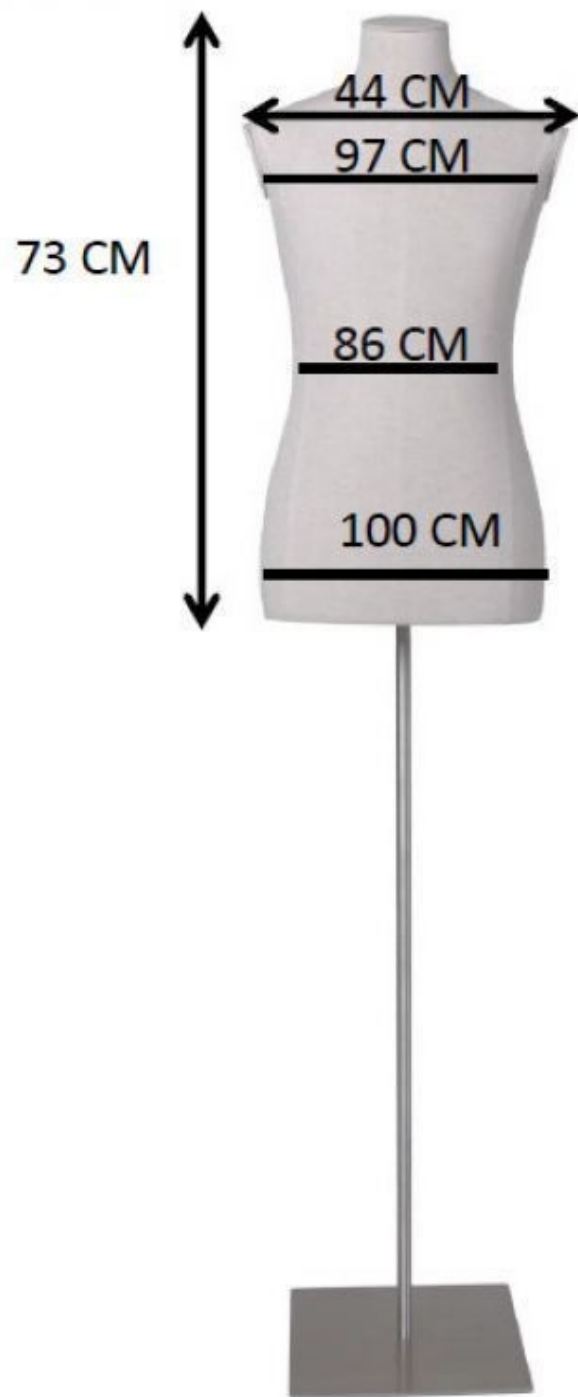

Fabric bust of man with head on black rectangle base

Tailored bust

198.00 €Ex VAT

FEATURES

Brand	Bust shopping
Base	Metal rectangle
Fitting	Buttock
Color	Ivoire
Ref	bus-tis-hom-3859
ID	3859
Delivery schedule	1-5 working days
Category	Tailored bust
Type	Mannequin busts

DETAIL

DESCRIPTION

Showcase mannequin: men's fabric bustOptimise your **store layout** with this men's fabric bust on a black rectangle base. Ideal for showcasing your men's collections in **retail**.The **mannequin busts** play a crucial role in the presentation of clothing, offering a modern and professional aesthetic to your retail space.This men's fabric bust model is designed to highlight the quality and style of your products. Its black base adds a touch of elegance, while its fabric design offers an authentic and eye-catching presentation. It's the perfect way to showcase your products.Lightweight and easy to move, this bust integrates perfectly with any **store equipment** and can be used to create dynamic staging.

Fabric bust of man with head on black rectangle base

Tailored bust - Photo n° 1

FEATURES

Brand	Bust shopping
Base	Metal rectangle
Fitting	Buttock
Color	Ivoire
Ref	bus-tis-hom-3859
ID	3859
Delivery schedule	1-5 working days
Category	Tailored bust
Type	Mannequin busts

DETAIL

Fabric bust of man with head on black rectangle base

Tailored bust - Photo n° 2

FEATURES

Brand	Bust shopping
Base	Metal rectangle
Fitting	Buttock
Color	Ivoire
Ref	bus-tis-hom-3859
ID	3859
Delivery schedule	1-5 working days
Category	Tailored bust
Type	Mannequin busts