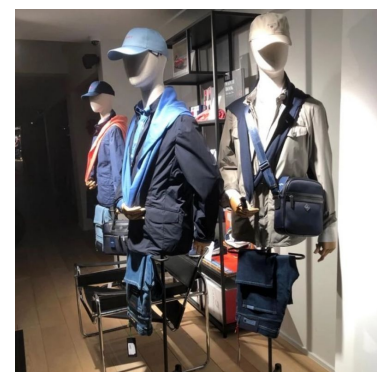

Fabric bust of a man with arms on a wheeled base

Tailored bust

295.00 €Ex VAT

FEATURES

Brand	Bust shopping
Base	Calf
Fitting	Ivoire
Color	bus-tis-hom-3841
Ref	3841
ID	
Delivery schedule	1-5 working days
Category	Tailored bust
Type	Mannequin busts

DETAIL

Store equipment plays a crucial role in shop layout and the visual appeal of window mannequins. Our fabric busts for men and women, are designed to offer an elegant and dynamic presentation.

- Dimensions:
  - Bust: 73cm
  - Shoulders: 44cm
  - Chest: 97cm
  - Waist: 86cm
  - Hips: 100cm

DESCRIPTION

Men's fabric bust with arms on wheeled baseStore equipment plays a crucial role in the **store layout** and visual appeal of **window mannequins**. Our fabric bust for men, featuring articulated arms on a wheeled base, is designed to offer an elegant and dynamic presentation.This bust is an essential element for **retail**, allowing garments and accessories to be displayed in style. Its quality fabric construction ensures realistic staging of items, while the articulated arms offer great flexibility for displaying a variety of outfits.Lightweight, manoeuvrable and easy to move around thanks to its wheeled base, this bust is an asset to any **store layout**. Its modern design and ability to capture customers' attention make it an ideal choice among the **mannequin busts** available on the market.