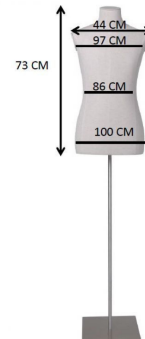

Fabric bust of a man with arms on a wheeled base

Tailored bust

295.00 €Ex VAT

FEATURES

Brand	Bust shopping
Base	Calf
Fitting	Ivoire
Color	bus-tis-hom-3841
Ref	3841
ID	
Delivery schedule	1-5 working days
Category	Tailored bust
Type	Mannequin busts

DETAIL

Store equipment plays a crucial role in shop layout and the visual appeal of window mannequins. Our fabric busts for men and women, are designed to offer an elegant and dynamic presentation.

- Dimensions:
  - Bust: 73cm
  - Shoulders: 44cm
  - Chest: 97cm
  - Waist: 86cm
  - Hips: 100cm

DESCRIPTION

Men's fabric bust with arms on wheeled baseStore equipment plays a crucial role in the **store layout** and visual appeal of **window mannequins**. Our fabric bust for men, featuring articulated arms on a wheeled base, is designed to offer an elegant and dynamic presentation.This bust is an essential element for **retail**, allowing garments and accessories to be displayed in style. Its quality fabric construction ensures realistic staging of items, while the articulated arms offer great flexibility for displaying a variety of outfits.Lightweight, manoeuvrable and easy to move around thanks to its wheeled base, this bust is an asset to any **store layout**. Its modern design and ability to capture customers' attention make it an ideal choice among the **mannequin busts** available on the market.