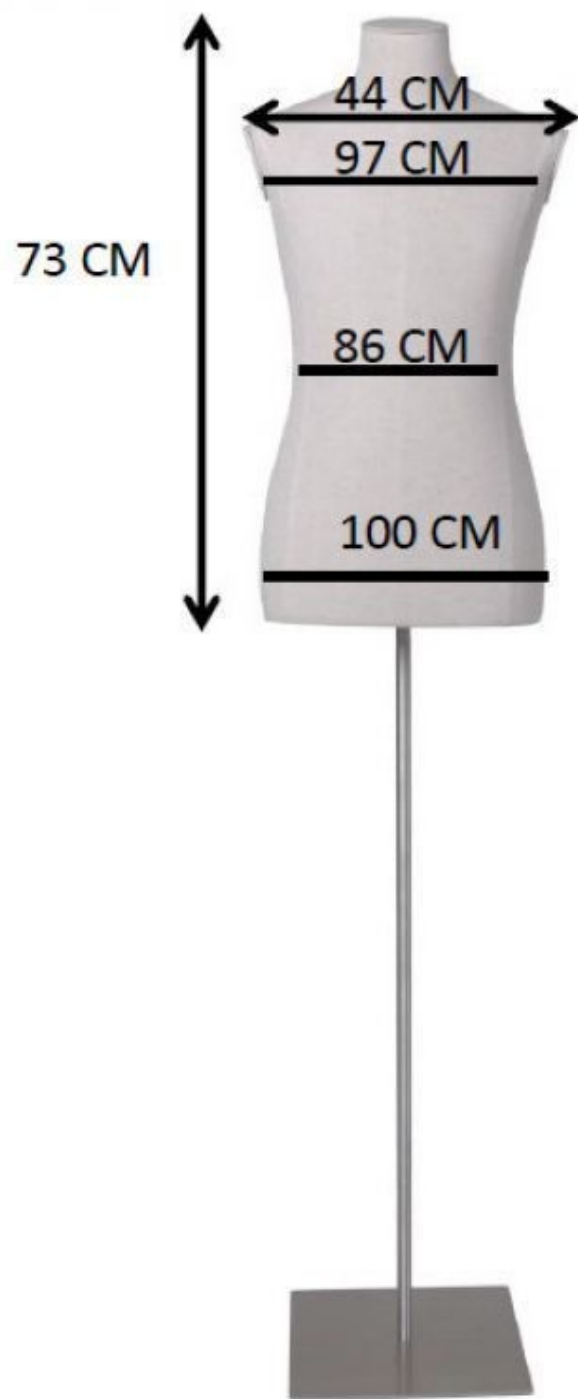

Tailored bust - Photo n° 2

FEATURES

Brand	Bust shopping
Base	Calf
Fitting	Ivoire
Color	bus-tis-hom-3841
Ref	3841
ID	
Delivery schedule	1-5 working days
Category	Tailored bust
Type	Mannequin busts

DETAIL

Store equipment plays a crucial role in shop layout and the visual appeal of window mannequins. Our fabric busts for men and women, are designed to offer an elegant and dynamic presentation.

- Dimensions:
  Bust: 73cm
  Shoulders: 44cm
  Chest: 97cm
  Waist: 86cm
  Hips: 100cm

Fabric bust of a man with arms on a wheeled base

Tailored bust - Photo n° 3