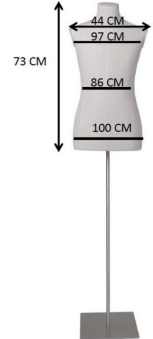

fabric bust of a man, head and arms, square metal base

Tailored bust

291.00 €Ex VAT

FEATURES

Brand	Bust shopping
Base	Square metal
Fitting	Buttock
Color	Ivoire
Ref	bus-tis-hom-3881
ID	3881
Delivery schedule	1-5 working days
Category	Tailored bust
Type	Mannequin busts

DETAIL

DESCRIPTION

Men's Mannequin Bust - Head and Arms, Square Metal Base **Mannequin busts** essential for **store fixtures**, this men's window mannequin is designed to showcase your clothing collections. Perfect for any **retail business**, it features a sturdy square metal base, ensuring stability and durability. This fabric bust, complete with head and arms, is an essential piece of **store equipment**, offering a stylish and realistic presentation. Ideal for impactful display, it draws attention to your products and enhances the aesthetics of your retail space.

- Realistic design: Head and arms for a natural presentation.
- Solid base: Square metal base for added stability.
- Universal: Fits a variety of clothing styles and sizes.

- Universal. Fits a variety of clothing styles and sizes.

fabric bust of a man, head and arms, square metal base

Tailored bust - Photo n° 1

FEATURES

Brand	Bust shopping
Base	Square metal
Fitting	Buttock
Color	Ivoire
Ref	bus-tis-hom-3881
ID	3881
Delivery schedule	1-5 working days
Category	Tailored bust
Type	Mannequin busts