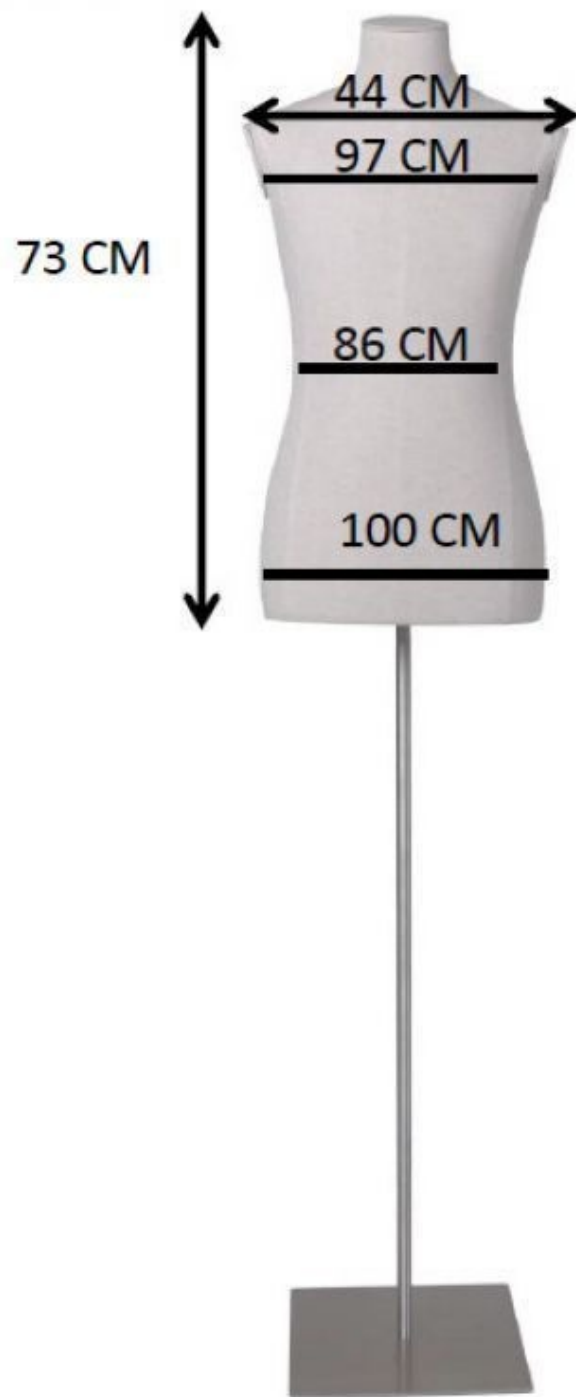

Tailored bust - Photo n° 2

FEATURES

Brand	Bust shopping
Base	Square metal
Fitting	Buttock
Color	Ivoire
Ref	bus-tis-hom-3881
ID	3881
Delivery schedule	1-5 working days
Category	Tailored bust
Type	Mannequin busts

DETAIL

fabric bust of a man, head and arms, square metal base

Tailored bust - Photo n° 3