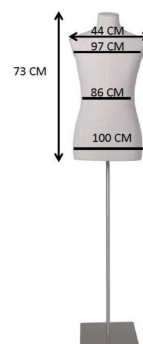

Fabric bust man with wooden arms and rectangular base

Tailored bust

283.00 €Ex VAT

FEATURES

Brand	Bust shopping
Base	Metal rectangle
Fitting	Buttock
Color	Ivoire
Ref	bus-tis-hom-3867
ID	3867
Delivery schedule	1-5 working days
Category	Tailored bust
Type	Mannequin busts

DETAIL

DESCRIPTION

Men's Fabric Bust with Wooden Arms and Rectangle BaseSublimate your **store layout** with this sophisticatedly designed male mannequin bust. Made from quality fabric and elegant wooden arms, it offers a high-end presentation for your **window mannequins**.**Elegant presentation for retail**This mannequin bust is the essential element for showcasing your menswear. Its rectangle base provides perfect stability for any **store equipment**, allowing accurate and attractive display of your collections.**Quality and Aesthetics**The wooden arms add a touch of sophistication, while the high-quality fabric offers a realistic display of garments. Perfect for a professional and stylish **store layout**, this mannequin bust is an asset to your retail space.

to your retail space.

Fabric bust man with wooden arms and rectangular base

Tailored bust - Photo n° 1

FEATURES

Brand	Bust shopping
Base	Metal rectangle
Fitting	Buttock
Color	Ivoire
Ref	bus-tis-hom-3867
ID	3867
Delivery schedule	1-5 working days
Category	Tailored bust
Type	Mannequin busts

DETAIL

Fabric bust man with wooden arms and rectangular base

Tailored bust - Photo n° 2

FEATURES

Brand	Bust shopping
Base	Metal rectangle
Fitting	Buttock
Color	Ivoire
Ref	bus-tis-hom-3867
ID	3867
Delivery schedule	1-5 working days
Category	Tailored bust
Type	Mannequin busts