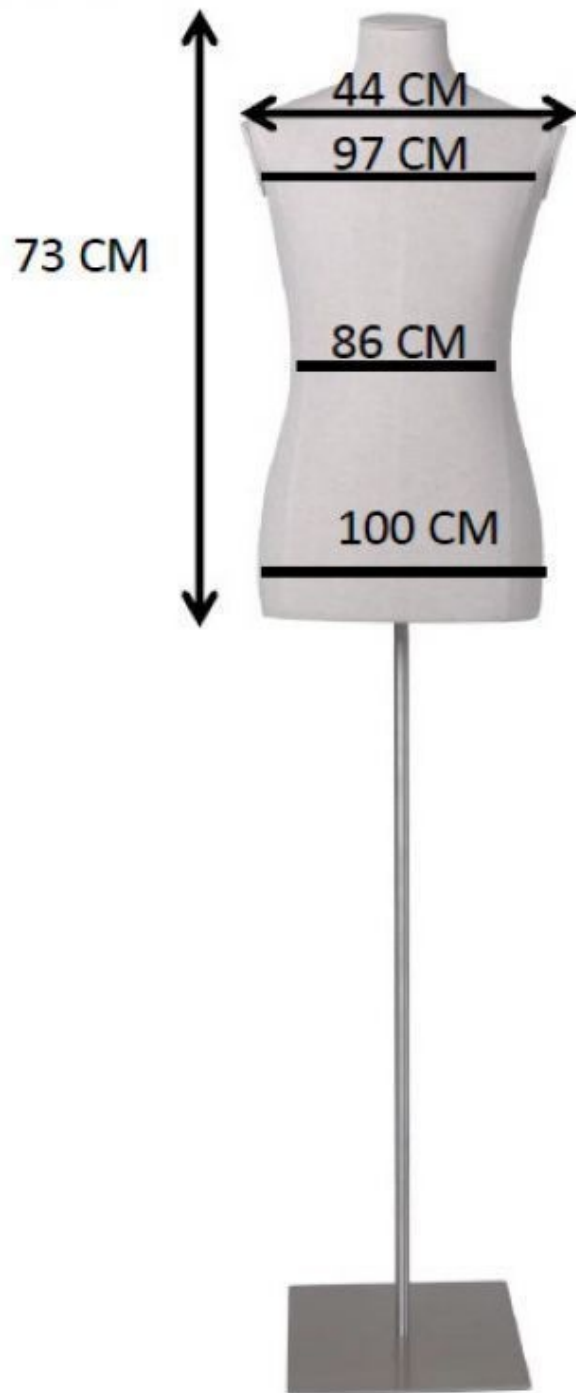

FEATURES

Brand	Bust shopping
Base	Metal rectangle
Fitting	Buttock
Color	Ivoire
Ref	bus-tis-hom-3867
ID	3867
Delivery schedule	1-5 working days
Category	Tailored bust
Type	Mannequin busts

DETAIL

Fabric bust man with wooden arms and rectangular base

Tailored bust - Photo n° 4