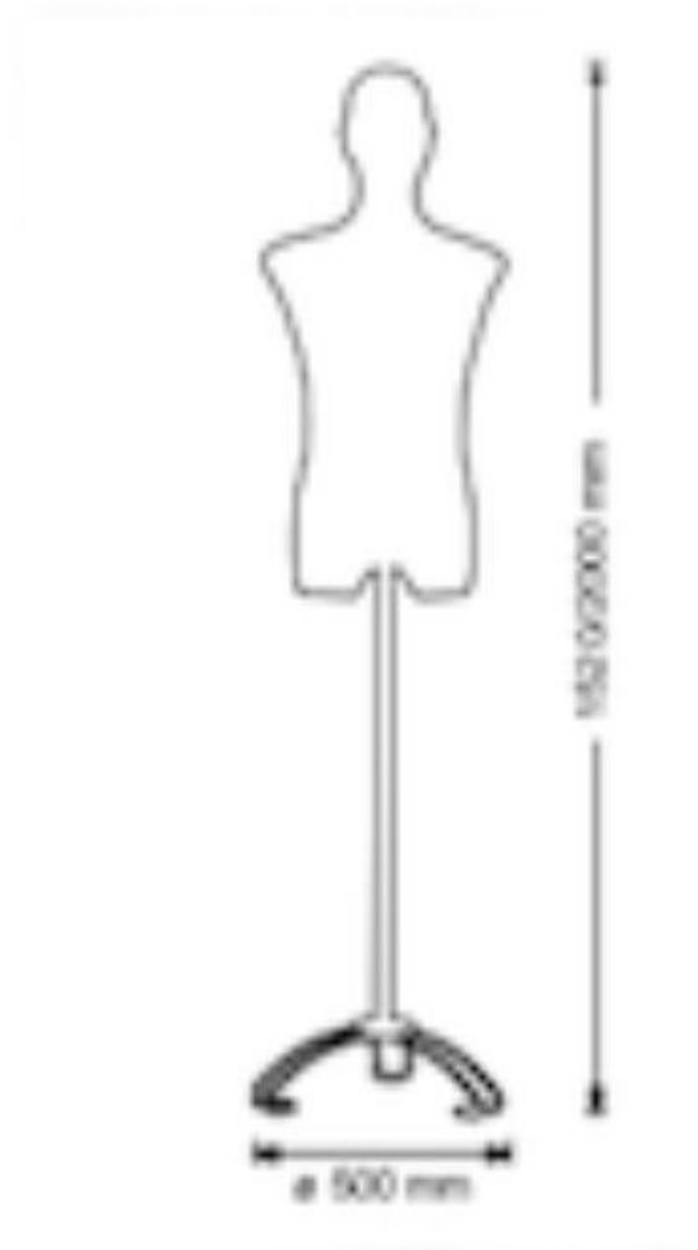

FEATURES

Brand	Bust shopping
Base	Metal tripod
Fitting	Buttock
Color	Noir
Ref ID	bus-tis-man-3166 3166
Delivery schedule	5-10 working days
Category	Tailored bust
Type	Mannequin busts

DETAIL

Easy to dress, our bust covered with black elasthan canvas are ideal for presenting your latest clothing collections. Our mannequins bust are in stock and will be delivered to you quickly after your order. Lightweight and esthetic, all our male busts are solid and will be an asset in the presentation of your products. The dimensions of this bust are : 152/200 cm high and the base 50 cm wide.