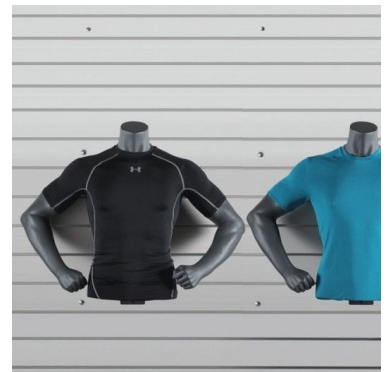

Male sport bust bended arms gray color 245.00 €Ex VAT

Sport torsos and busts

FEATURES

DETAIL

Brand	Bust shopping
Base	Square metal
Fitting	Buttock
Color	Gris
Ref	bus-hom-spo-2869
ID	2869
Delivery schedule	1-5 working days
Category	Sport torsos and busts
Type	Mannequin busts

78x46x40cm
Approx. 12 Kg

DESCRIPTION

Sport male Bust form with muscles and bended arms, metal base. Male Bust gray color Ral 7024
Our mens torso sports bended arms with distinct six-pack is made of reinforced fiber glass polyester with a high-quality paint finish.
As a standard feature, we offer this range of bust form for men in graphite grey similar to RAL 7024
Measurements of this sport male bust form with base and bended arms
height 68 cm
width 63 cm
depth 38 cm

Male sport bust bended arms gray color

Sport torsos and busts - Photo n° 1

FEATURES

Brand	Bust shopping
Base	Square metal
Fitting	Buttock
Color	Gris
Ref	bus-hom-spo-2869
ID	2869
Delivery schedule	1-5 working days
Category	Sport torsos and busts
Type	Mannequin busts

DETAIL

78x46x40cm
Approx. 12 Kg

Male sport bust bended arms gray color

Sport torsos and busts - Photo n° 2

FEATURES

Brand	Bust shopping
Base	Square metal
Fitting	Buttock
Color	Gris
Ref	bus-hom-spo-2869
ID	2869
Delivery schedule	1-5 working days
Category	Sport torsos and busts
Type	Mannequin busts