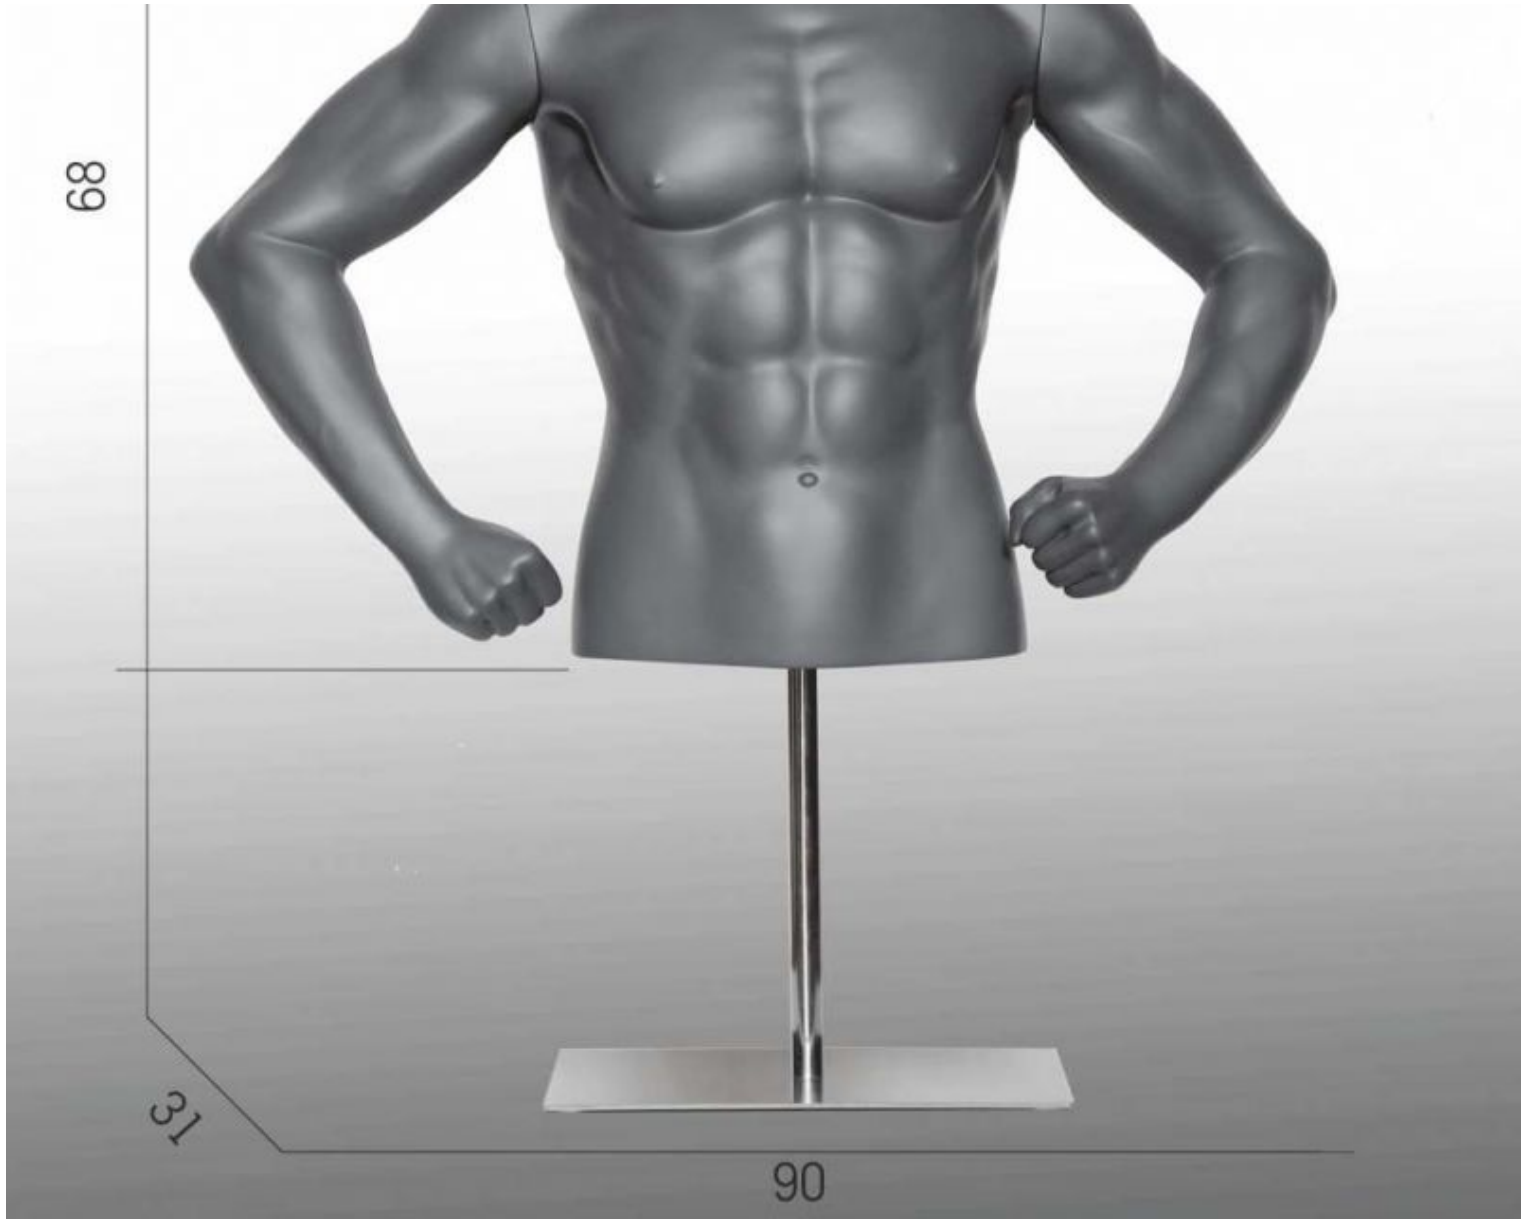

78x46x40cm
Approx. 12 Kg

DESCRIPTION

Sport male Bust form with muscles and bended arms, metal base. Male Bust gray color Ral 7024
Our mens torso sports bended arms with distinct six-pack is made of reinforced fiber glass polyester with a high-quality paint finish.
As a standard feature, we offer this range of bust form for men in graphite grey similar to RAL 7024
Measurements of this sport male bust form with base and bended arms
height 68 cm
width 63 cm
depth 38 cm

DETAIL

78x46x40cm
Approx. 12 Kg

Male sport bust bended arms gray color

Sport torsos and busts - Photo n° 4

FEATURES

Brand	Bust shopping
Base	Square metal
Fitting	Buttock
Color	Gris
Ref	bus-hom-spo-2869
ID	2869
Delivery schedule	1-5 working days
Category	Sport torsos and busts
Type	Mannequin busts

DETAIL

78x46x40cm
Approx. 12 Kg

Male sport bust bended arms gray color

Sport torsos and busts - Photo n° 5

FEATURES

Brand	Bust shopping
Base	Square metal
Fitting	Buttock
Color	Gris
Ref	bus-hom-spo-2869
ID	2869
Delivery schedule	1-5 working days
Category	Sport torsos and busts
Type	Mannequin busts

DETAIL

78x46x40cm
Approx. 12 Kg