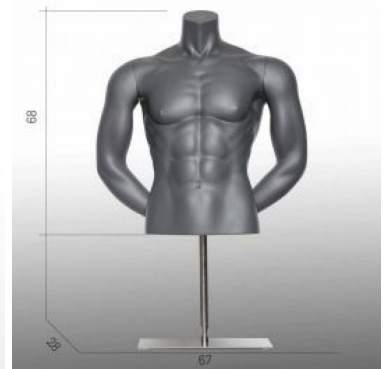

Male sport bust arms at the back gray color **245.00 €Ex VAT**
Sport torsos and busts

FEATURES

DETAIL

Brand	Bust shopping
Base	Square metal
Fitting	Buttock
Color	Gris
Ref	bus-hom-spo-2870
ID	2870
Delivery schedule	1-5 working days
Category	Sport torsos and busts
Type	Mannequin busts

78x46x40cm
Approx. 12 Kg

DESCRIPTION

Male Bust form with muscles and metal base Ral 7024
Our **sports mens torsos** with arms at the back a distinct six-pack is made of reinforced fiber glass polyester with a high-quality paint finish. As a standard feature, we offer this range of bust form for men in graphite grey similar to RAL 7024 with metal base; Measurements of this **sport male bust** form with base and arms at the back

height 68 cm
width 63 cm
depth 38 cm

Male sport bust arms at the back gray color

Sport torsos and busts - Photo n° 1

FEATURES

Brand	Bust shopping
Base	Square metal
Fitting	Buttock
Color	Gris
Ref	bus-hom-spo-2870
ID	2870
Delivery schedule	1-5 working days
Category	Sport torsos and busts
Type	Mannequin busts

DETAIL

78x46x40cm
Approx. 12 Kg

Male sport bust arms at the back gray color

Sport torsos and busts - Photo n° 2

FEATURES

Brand	Bust shopping
Base	Square metal
Fitting	Buttock
Color	Gris
Ref	bus-hom-spo-2870
ID	2870
Delivery schedule	1-5 working days
Category	Sport torsos and busts
Type	Mannequin busts