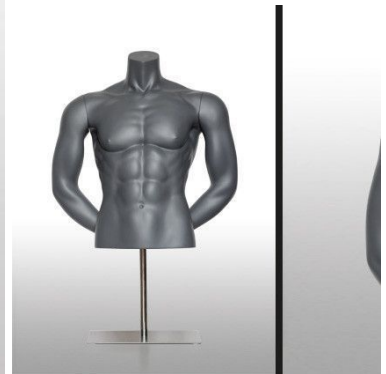

Male sport bust arms at the back gray color **245.00 €Ex VAT**
Sport torsos and busts

FEATURES

DETAIL

Brand	Bust shopping
Base	Square metal
Fitting	Buttock
Color	Gris
Ref	bus-hom-spo-2870
ID	2870
Delivery schedule	1-5 working days
Category	Sport torsos and busts
Type	Mannequin busts

78x46x40cm
Approx. 12 Kg

DESCRIPTION

Male Bust form with muscles and metal base Ral 7024
Our **sports mens torsos** with arms at the back a distinct six-pack is made of reinforced fiber glass polyester with a high-quality paint finish. As a standard feature, we offer this range of bust form for men in graphite grey similar to RAL 7024 with metal base; Measurements of this **sport male bust** form with base and arms at the back

height 68 cm
width 63 cm
depth 38 cm

Male sport bust arms at the back gray color

Sport torsos and busts - Photo n° 1

FEATURES

Brand	Bust shopping
Base	Square metal
Fitting	Buttock
Color	Gris
Ref	bus-hom-spo-2870
ID	2870
Delivery schedule	1-5 working days
Category	Sport torsos and busts
Type	Mannequin busts

DETAIL

78x46x40cm
Approx. 12 Kg

Male sport bust arms at the back gray color

Sport torsos and busts - Photo n° 2

FEATURES

Brand	Bust shopping
Base	Square metal
Fitting	Buttock
Color	Gris
Ref	bus-hom-spo-2870
ID	2870
Delivery schedule	1-5 working days
Category	Sport torsos and busts
Type	Mannequin busts