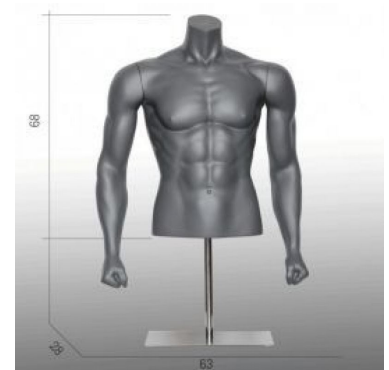

Male Bust form with muscles and metal base **245.00 €Ex VAT**

Sport torsos and busts

FEATURES

Brand	Bust shopping
Base	Square metal
Fitting	Buttock
Color	Gris
Ref	bus-hom-ave-2864
ID	2864
Delivery schedule	Immediate shipment
Category	Sport torsos and busts
Type	Mannequin busts

DETAIL

78x46x40cm
Approx. 12 Kg

DESCRIPTION

Male Bust form with muscles and metal base Ral 7024

Our **mens torso** sporting a distinct six-pack is made of reinforced fiber glass polyester with a high-quality paint finish.

As a standard feature, we offer this range of bust form for men in graphite grey similar to RAL 7024

Measurements of this **sport male bust** form with base

height 68 cm

width 63 cm

depth 46 cm

Male Bust form with muscles and metal base

DETAIL

78x46x40cm
Approx. 12 Kg

Male Bust form with muscles and metal base

Sport torsos and busts - Photo n° 2

FEATURES

Brand	Bust shopping
Base	Square metal
Fitting	Buttock
Color	Gris
Ref	bus-hom-ave-2864
ID	2864
Delivery schedule	Immediate shipment
Category	Sport torsos and busts
Type	Mannequin busts