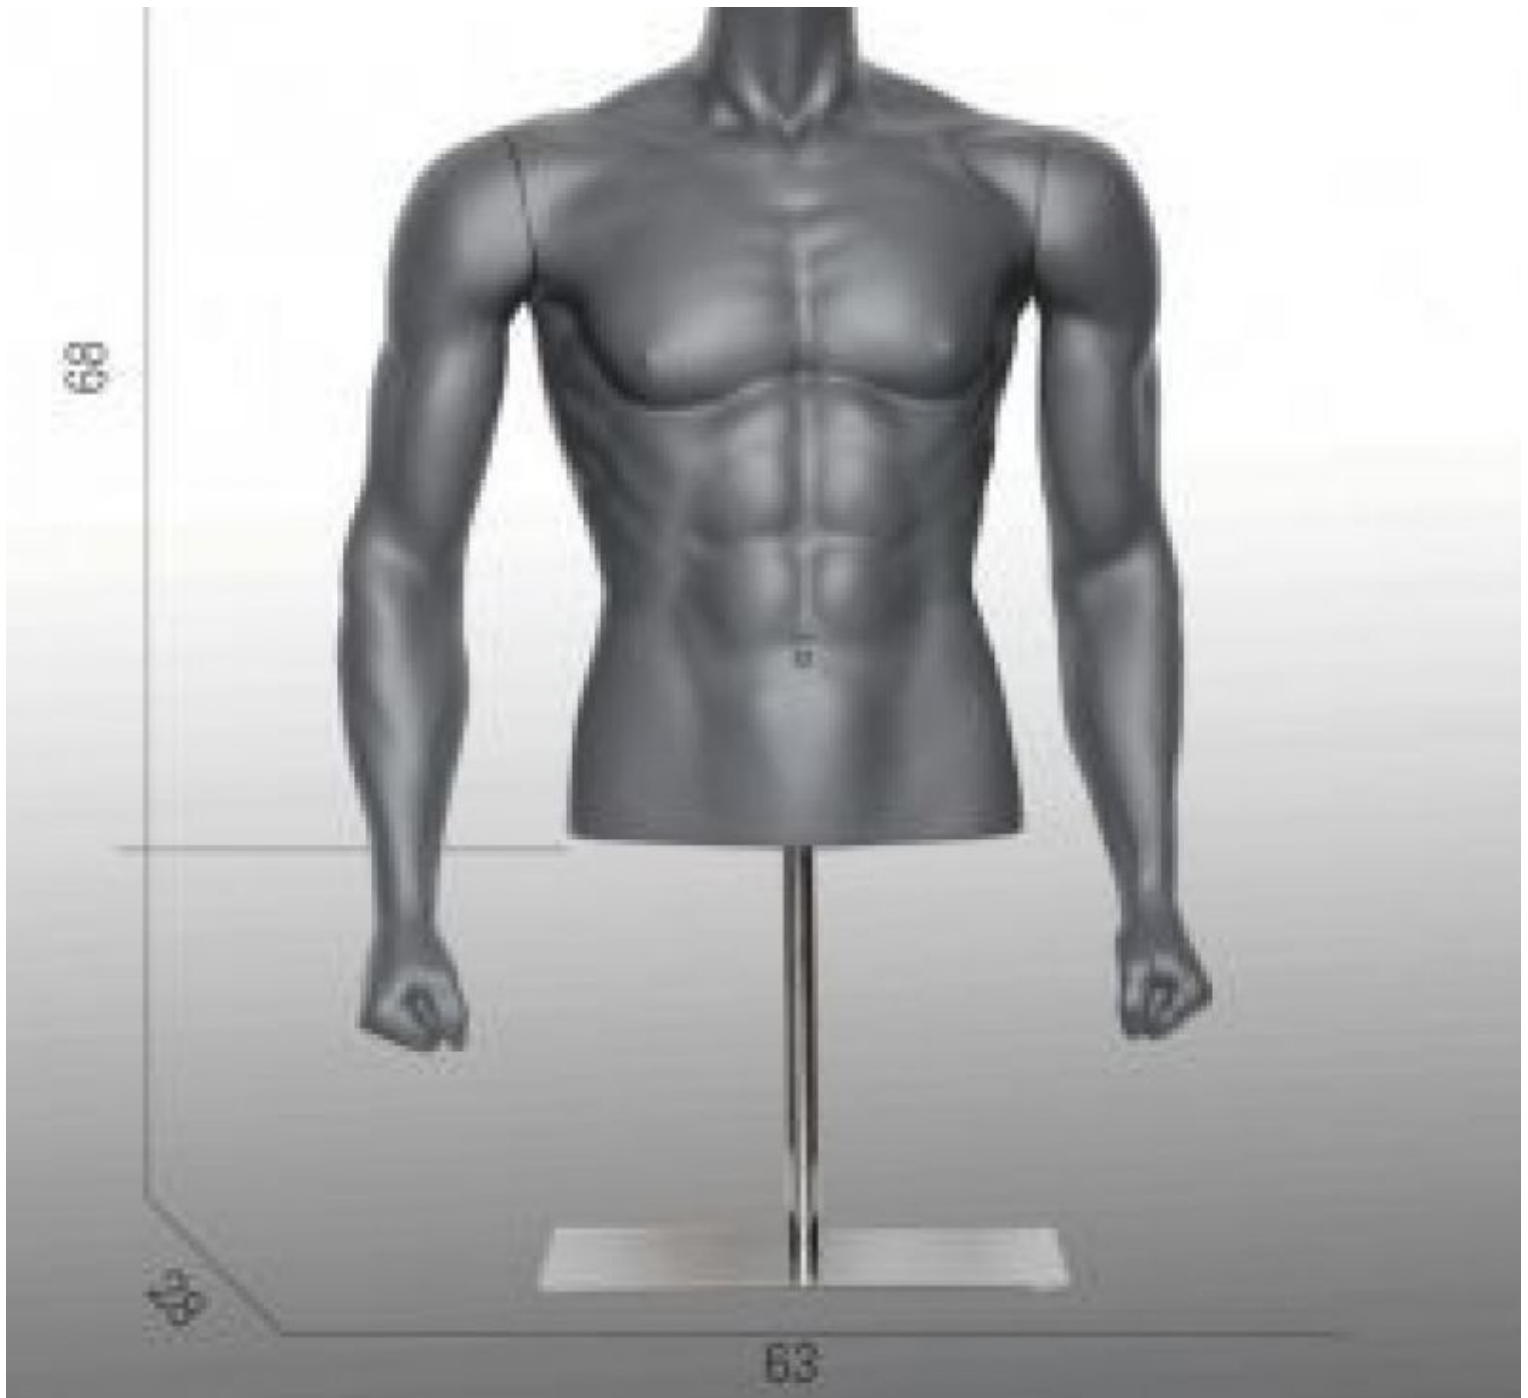

FEATURES

Brand	Bust shopping
Base	Square metal
Fitting	Buttock
Color	Gris
Ref	bus-hom-ave-2864
ID	2864
Delivery schedule	Immediate shipment
Category	Sport torsos and busts
Type	Mannequin busts

DETAIL

78x46x40cm
Approx. 12 Kg