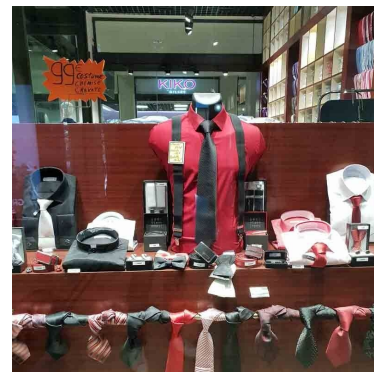

Pvc male bust black **20.00 €Ex VAT**

Plastic busts

- 20.00 % ~~25.00~~

FEATURES

Brand	Bust shopping
Base	
Fitting	No fixing
Color	Noir
Ref	bus-hom-pla-2029
ID	2029
Delivery schedule	1-5 working days
Category	Plastic busts
Type	Mannequin busts

DETAIL

Measurement of this male bust :

- Heigh : 73 cm
- Shoulders : 50 cm
- Chest : 95 cm
- Waist: 75 cm
- Hips : 92 cm

DESCRIPTION

Male bust in black plastic, mannequin bust cheap without arms. Easy to use product to present T-shirt or sweatshirt. **This bust man** is hollow plastic, the muscles are well proportioned and will make this bust an object for a simple and durable merchandising. Enjoy our black plastic busts on sale. Quick delivery.