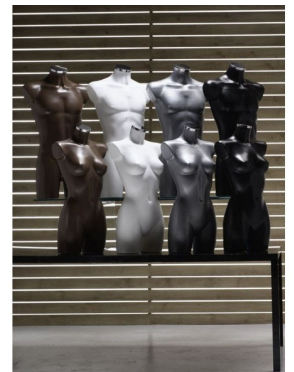

Male bust without arms grey color 59.95 €Ex VAT

Plastic busts

FEATURES

Brand	Bust shopping
Base	
Fitting	
Color	Gris
Ref	bus-hom-pla-990
ID	990
Delivery schedule	Immediate shipment
Category	Plastic busts
Type	Torsos mannequins

DETAIL

Male bust polypropylene made is sold without base.

Measurement of this mannequins torso :

- Height: 92 cm
- Bust: 98 cm
- Waist: 76 cm
- Hips: 94 cm

DESCRIPTION

Male bust polypropylene made is sold without base.

Measurement of this mannequins torso :

- Height: 92 cm
- Bust: 98 cm
- Waist: 76 cm
- Hips: 94 cm

Male bust without arms grey color

Plastic busts - Photo n° 1

FEATURES

Brand	Bust shopping
Base	
Fitting	
Color	Gris
Ref	bus-hom-pla-990
ID	990
Delivery schedule	Immediate shipment
Category	Plastic busts
Type	Torsos mannequins