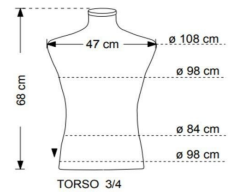

Torso 3/4 man in black elastane and wooden base **216.00 €Ex VAT**

Mannequin torsos

FEATURES

Brand	Bust shopping
Base	
Fitting	
Color	Noir
Ref	tor-4-hom-3225
ID	3225
Delivery schedule	3-4 weeks
Category	Mannequin torsos
Type	Torsos mannequins

DETAIL

Torso man in black elasthanne and metal fastener, wooden base of 35 x 25 cm. This men's bust is ideal for displaying your men's clothing collections in the shop window or in the shop. The window bust is adjustable thanks to the modular metal fastener, at the lowest the bust measures 150 cm and at the highest 186 cm. The garment bust is 68 cm high and 47 cm wide.

DESCRIPTION

Torso man in black elasthanne and metal fastener, wooden base of 35 x 25 cm. **This men's bust** is ideal for displaying your men's clothing collections in the shop window or in the shop. **The window bust** is adjustable thanks to the modular metal fastener, at the lowest the bust measures 150 cm and at the highest 186 cm. **The garment bust** is 68 cm high and 47 cm wide.

Torso 3/4 man in black elastane and wooden base