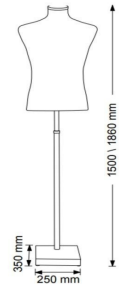

Torso 3/4 man in black elastane and wooden base **216.00 €Ex VAT**

Mannequin torsos

FEATURES

Brand	Bust shopping
Base	
Fitting	
Color	Noir
Ref	tor-4-hom-3225
ID	3225
Delivery schedule	3-4 weeks
Category	Mannequin torsos
Type	Torsos mannequins

DETAIL

Torso man in black elasthanne and metal fastener, wooden base of 35 x 25 cm. This men's bust is ideal for displaying your men's clothing collections in the shop window or in the shop. The window bust is adjustable thanks to the modular metal fastener, at the lowest the bust measures 150 cm and at the highest 186 cm. The garment bust is 68 cm high and 47 cm wide.

DESCRIPTION

Torso man in black elasthanne and metal fastener, wooden base of 35 x 25 cm. **This men's bust** is ideal for displaying your men's clothing collections in the shop window or in the shop. **The window bust** is adjustable thanks to the modular metal fastener, at the lowest the bust measures 150 cm and at the highest 186 cm. **The garment bust** is 68 cm high and 47 cm wide.

Torso 3/4 man in black elastane and wooden base