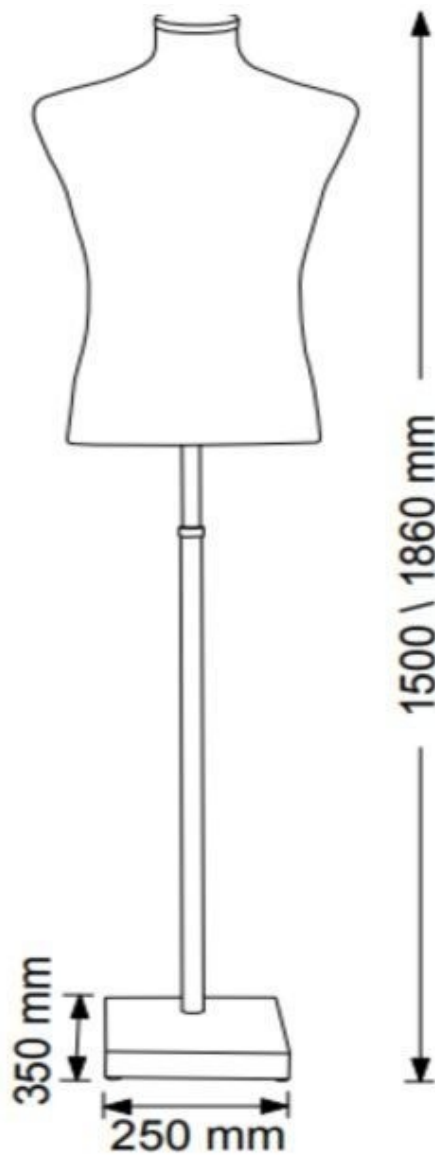

FEATURES

Brand	Bust shopping
Base	
Fitting	
Color	Noir
Ref	tor-4-hom-3225
ID	3225
Delivery schedule	3-4 weeks
Category	Mannequin torsos
Type	Torsos mannequins

DETAIL

Torso man in black elasthane and metal fastener, wooden base of 35 x 25 cm.

This men's bust is ideal for displaying your men's clothing collections in the shop window or in the shop. The window bust is adjustable thanks to the modular metal fastener, at the lowest the bust measures 150 cm and at the highest 186 cm. The garment bust is 68 cm high and 47 cm wide.

Torso 3/4 man in black elastane and wooden base

Mannequin torsos - Photo n° 3