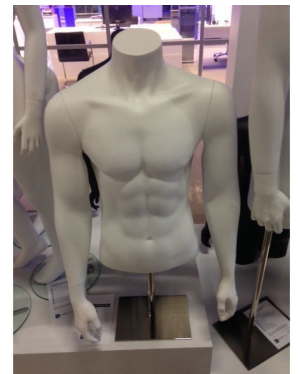

White color male bust with metal base **190.01 €Ex VAT**  
**Bust** - 20.83 % 240.00

FEATURES

<b>Brand</b>	Bust shopping
<b>Base</b>	Square metal
<b>Fitting</b>	
<b>Color</b>	Blanc
<b>Ref</b>	bus-hom-ave-1674
<b>ID</b>	1674
<b>Delivery schedule</b>	1-5 working days
<b>Category</b>	Bust
<b>Type</b>	Mannequin busts

DESCRIPTION

This **half mannequin bust man**, lightweight and resistant, is mounted on a square metal base.

Dimensions of this bust man

Height: 70cm

Shoulders: 119cm

Chest: 98cm

The metal base is adjustable in height, the arms are removed for assembly

White color male bust with metal base