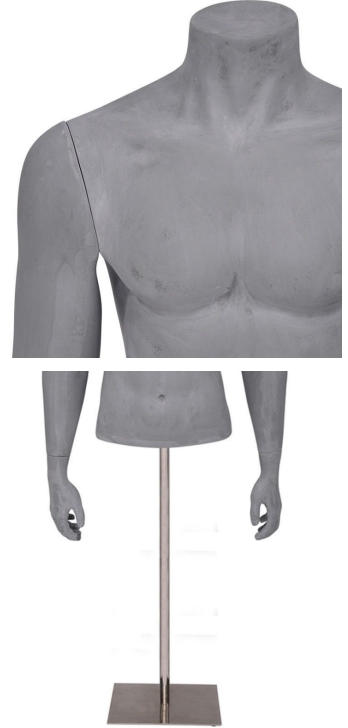

Half male mannequin foundry finish and long base

Bust

250.00 €Ex VAT

FEATURES

Brand	Mannequins vitrine
Base	Metal rectangle
Fitting	
Color	Gris
Ref	dem-bus-de-2443
ID	2443
Delivery schedule	1-5 working days
Category	Bust
Type	Mannequin busts

DESCRIPTION

This half mannequin bust, lightweight and resistant, is mounted on a metal base. Gray cement color.

Dimensions of this mannequin bust

Height: 70cm

Shoulders: 119cm

Chest: 98cm

Half male mannequin foundry finish and long base

Bust - Photo n° 1

FEATURES

Brand	Mannequins vitrine
Base	Metal rectangle
Fitting	
Color	Gris
Ref	dem-bus-de-2443
ID	2443
Delivery schedule	1-5 working days
Category	Bust
Type	Mannequin busts

DETAIL

To set up your business or shop spaces with office equipment that is both practical and modern, our team is at your disposal by email and telephone. Our store equipment will surely appeal to your customers and visitors.

Mannequins Shopping has a wide variety of store furniture, order prepared upon receipt of your payment.

Half male mannequin foundry finish and long base

Bust - Photo n° 2

FEATURES

Brand	Mannequins vitrine
Base	Metal rectangle
Fitting	
Color	Gris
Ref	dem-bus-de-2443
ID	2443
Delivery schedule	1-5 working days
Category	Bust
Type	Mannequin busts