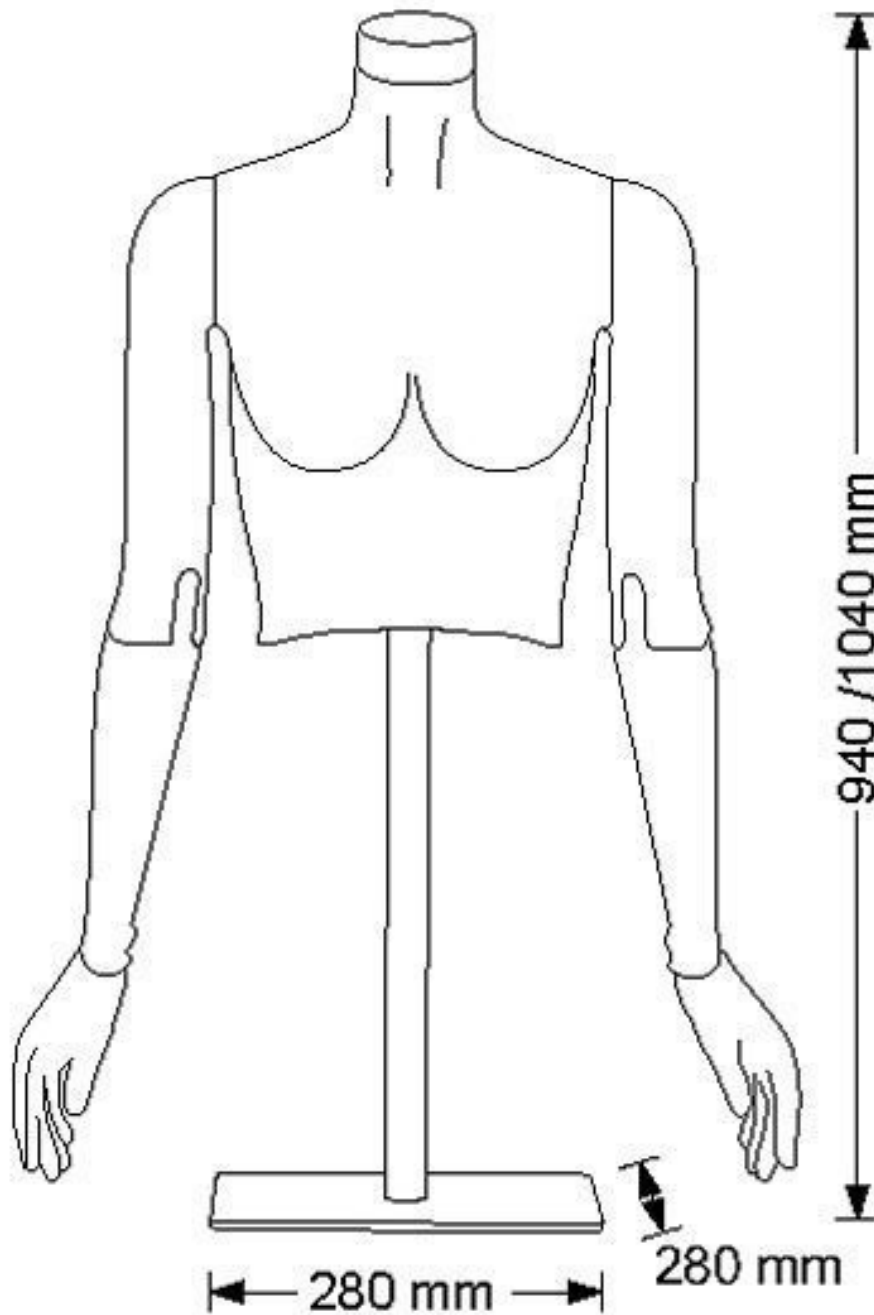

FEATURES

Brand	Bust shopping
Base	Square metal
Fitting	Foot
Color	Gris
Ref	bus-fle-fem-2712
ID	2712
Delivery schedule	5-10 working days
Category	Bust
Type	Mannequins

DETAIL

Give rhythms to your windows thanks to these flexible busts in expanded foam.

Mannequins Shopping is the supplier of professionals for the arrangement of clothing stores, offers a range of flexible mannequins, child and adult mannequin, indispensable products to complete the layout of your shop and the layout of your business, in highlighting the flagship products of each of your collections and give life to your staging of windows, at prices always cheaper.

Flexible female bust grey finish

Bust - Photo n° 3