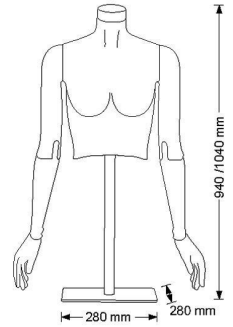

Flexible female bust grey finish 229.00 €Ex VAT

Bust

grey

FEATURES

Brand	Bust shopping
Base	Square metal
Fitting	Foot
Color	Gris
Ref	bus-fle-fem-2712
ID	2712
Delivery schedule	5-10 working days
Category	Bust
Type	Mannequins

DESCRIPTION

Flexible Female torso in grey EPP (polypropilene foam) with interchangeable egg head and cap black base 280x280 mm
 Magnetic hooks - Recyclable - High fit - Light weight - Shock resistant
 Packing of this female flexible mannequin: single box h.510x510x410 mm
 weight : 6.50kg

Flexible female bust grey finish

Bust - Photo n° 1

FEATURES

Brand	Bust shopping
Base	Square metal
Fitting	Foot
Color	Gris
Ref ID	bus-fle-fem-2712 2712
Delivery schedule	5-10 working days
Category	Bust
Type	Mannequins