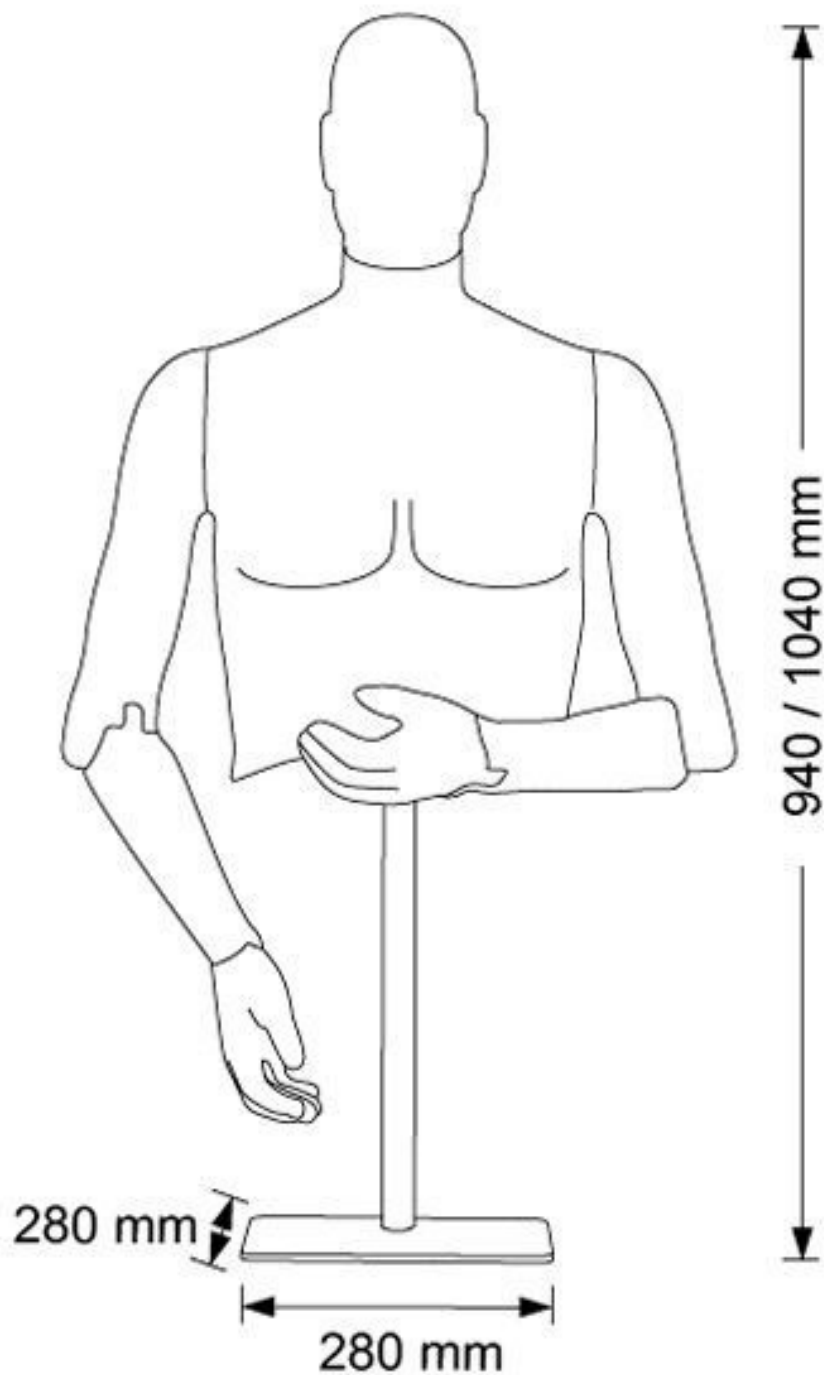

FEATURES

Brand	Bust shopping
Base	Square metal
Fitting	
Color	Noir
Ref	bus-fle-hom-2902
ID	2902
Delivery schedule	1-5 working days
Category	Bust
Type	Mannequin busts

DETAIL

Our Black flexible male bust with bi-elastic fiber are articulated with or without head and cap interchangeable, the bases are adjustable.

Our flexible bustforms with arms and head with black base will be ideal for your moving set-ups, shock resistant they are made of recyclable materials and are very light

Black flexible male bust with bi-elastic fiber

Bust - Photo n° 3