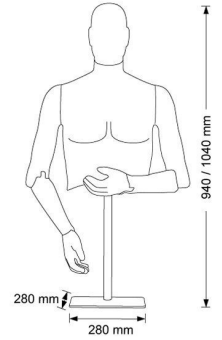

Black flexible male bust with bi-elastic fiber **285.00 €Ex VAT**

Bust

FEATURES

Brand	Bust shopping
Base	Square metal
Fitting	
Color	Noir
Ref	bus-fle-hom-2902
ID	2902
Delivery schedule	1-5 working days
Category	Bust
Type	Mannequin busts

DETAIL

Our Black flexible male bust with bi-elastic fiber are articulated with or without head and cap interchangeable, the bases are adjustable.

Our flexible bustforms with arms and head with black base will be ideal for your moving set-ups, shock resistant they are made of recyclable materials and are very light

DESCRIPTION

Black flexible male bust with bi-elastic fiber **Male torso mannequin flexible** in black EPP (polypropilene foam) with interchangeable egg head and cap black base 280x280 mm

Magnetic hooks - Recyclable - High fit - Light weight - Shock resistant

Bust - Photo n° 1

FEATURES

Brand	Bust shopping
Base	Square metal
Fitting	
Color	Noir
Ref	bus-fle-hom-2902
ID	2902
Delivery schedule	1-5 working days
Category	Bust
Type	Mannequin busts

DETAIL

Our Black flexible male bust with bi-elastic fiber are articulated with or without head and cap interchangeable, the bases are adjustable.