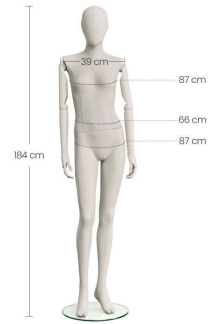

Women's vintage display mannequin **350.00 €Ex VAT**

Vintage mannequins

FEATURES

Brand	Mannequins vitrine
Base	Round glass
Fitting	Calf
Color	Beige
Ref	man-vit-vin-3747
ID	3747
Delivery schedule	1-5 working days
Category	Vintage mannequins
Type	Mannequins

DETAIL

Dimensions of this vintage display mannequin:

- Height: 182 cm
- Shoulder: 42 cm
- Chest: 86 cm
- Waist: 64 cm
- Hip: 86 cm
- Size: 39

One fastening with round base included.

DESCRIPTION

Women's vintage display mannequin