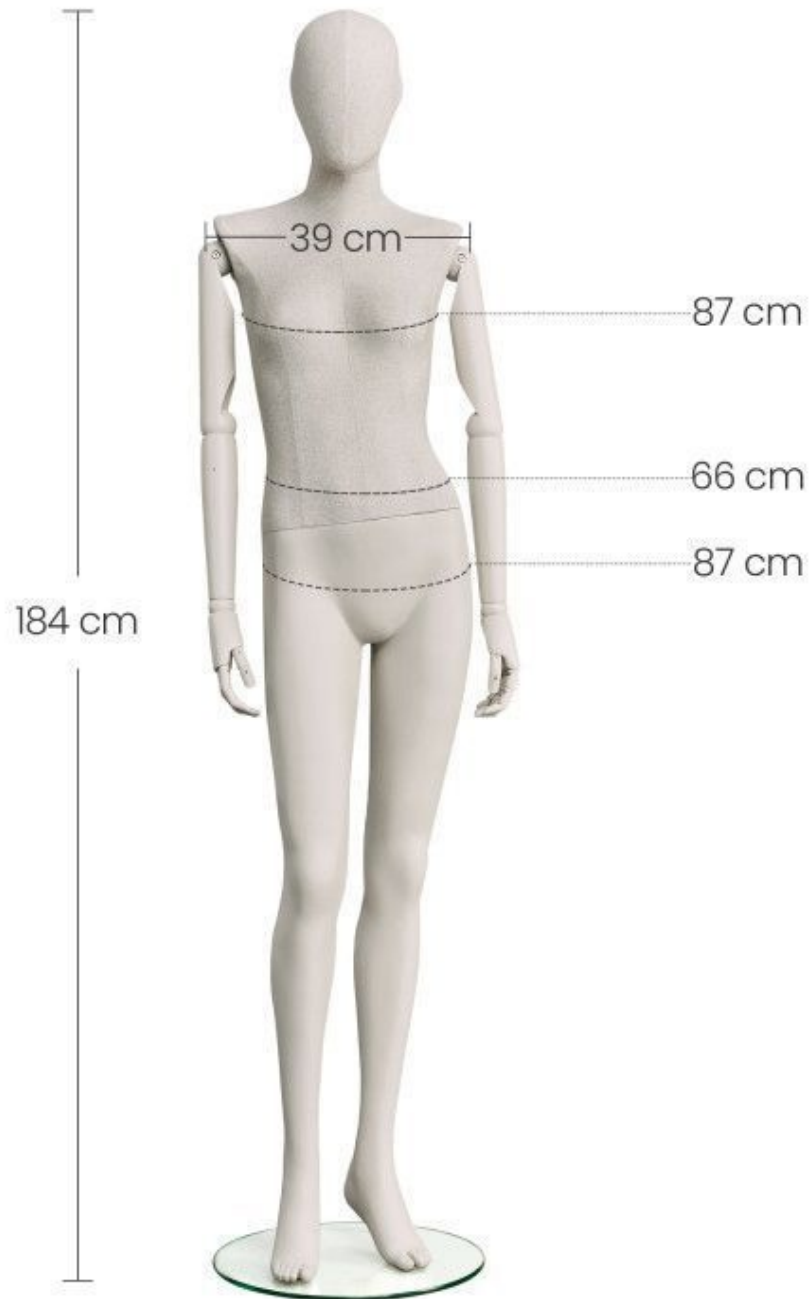

DETAIL

Dimensions of this vintage display mannequin:

- Height: 182 cm
- Shoulder: 42 cm
- Chest: 86 cm
- Waist: 64 cm
- Hip: 86 cm
- Size: 39

One fastening with round base included.

DESCRIPTION

Women's vintage display mannequin

DETAIL

Dimensions of this vintage display mannequin:

Height: 182 cm
Shoulder: 42 cm
Chest: 86 cm
Waist: 64 cm
Hip: 86 cm
Size: 39

One fastening with round base included.

Women's vintage display mannequin

Vintage mannequins - Photo n° 2

DETAIL

Dimensions of this vintage display mannequin:

Height: 182 cm
Shoulder: 42 cm
Chest: 86 cm
Waist: 64 cm
Hip: 86 cm
Size: 39

One fastening with round base included.

Women's vintage display mannequin

Vintage mannequins - Photo n° 4

DETAIL

Dimensions of this vintage display mannequin:

Height: 182 cm
Shoulder: 42 cm
Chest: 86 cm
Waist: 64 cm
Hip: 86 cm
Size: 39

One fastening with round base included.

Women's vintage display mannequin

Vintage mannequins - Photo n° 6