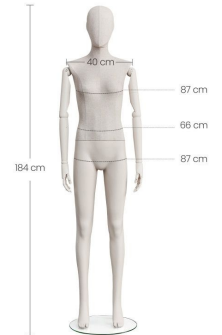

Vintage female display mannequin in upright position

Vintage mannequins

350.00 €Ex VAT

FEATURES

Brand	Mannequins vitrine
Base	Round glass
Fitting	Calf
Color	Beige
Ref	man-vit-vin-3745
ID	3745
Delivery schedule	1-5 working days
Category	Vintage mannequins
Type	Mannequins

DETAIL

Dimensions of this straight vintage display mannequin:

Height: 182 cm
Shoulder: 42 cm
Chest: 86 cm
Waist: 64 cm
Hip: 86 cm
Size: 39

One fastening with round base included.

DESCRIPTION

This upright **female display mannequin** from the **vintage mannequin** collection features simple, refined curves. With its abstract face, ears and calf attachment, this **window mannequin** has been designed to add style to your **window displays**. The body and realistic stance give this **mannequin** a unique presence that will bring your scenography to life.

This upright position, with articulated arms, is ideal for changing garments and settings regularly and easily, while giving character to its attitude.