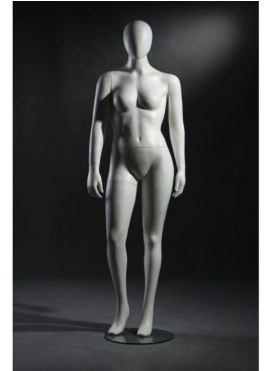

Matte white plus size mannequin 40/42 250.00 €Ex VAT
Plus size mannequins

FEATURES

Brand	Mannequins vitrine
Base	Round glass
Fitting	Calf
Color	Blanc
Ref	man-fem-gra-3993
ID	3993
Delivery schedule	1-5 working days
Category	Plus size mannequins
Type	Mannequins

DETAIL

Features:

- **Large Size Matte White Design:**The women's mannequin is designed to reflect a realistic silhouette in size 40/42, offering an inclusive presentation of your collections.
- **Elegant Matte Finish:** The matte finish adds a touch of sophistication to the women's mannequin, highlighting garment details and blending seamlessly into a variety of settings.
- **Versatility of Use:** This women's mannequin is ideal for displaying a diverse range of clothing, from casual to formal, in fashion boutiques

DESCRIPTION

Present your designs with elegance and inclusivity with our **Women's Mannequin Large Size** in Matte White. With realistic dimensions and a matte finish, this mannequin offers an authentic representation of outfits, ideal for showcasing a variety of sartorial styles. **Dimensions:**

- Length: 180 cm
- Shoulders: 46 cm
- Chest: 101 cm
- Waist: 80 cm
- Packaging content:
  - 1 x Mannequin Woman Large Size Matte White 40/42 - 180 cm
  - 1 x Round glass base

Matte white plus size mannequin 40/42