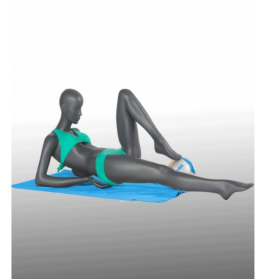

Woman mannequin yoga gray color **229.00 €Ex VAT**

Mannequins sport

FEATURES

Brand	Mannequins vitrine
Base	
Fitting	No fixing
Color	Gris
Ref	man-vit-fem-2752
ID	2752
Delivery schedule	1-5 working days
Category	Mannequins sport
Type	Mannequins

DETAIL

Measurements of the mannequin doing yoga :

- height 157 cm
- width 65 cm
- depth 58 cm
- chest 80 cm
- waist 62 cm
- hip 90 cm
- size 38

size of shoe 9 (US) Sign up for the Mannequins Shopping newsletter: You'll only receive newsletters about our new store equipment. You can unsubscribe at any time. But promised it's only a few emails.

Features of the female yoga window mannequin:

- Made from reinforced polyester
- Round tempered glass base
- Double fixing system

Woman mannequin yoga gray color

Mannequins sport - Photo n° 1

FEATURES

Brand	Mannequins vitrine
Base	
Fitting	No fixing
Color	Gris
Ref	man-vit-fem-2752
ID	2752
Delivery schedule	1-5 working days
Category	Mannequins sport
Type	Mannequins

DETAIL

Measurements of the mannequin doing yoga :

height 157 cm

width 65 cm

depth 58 cm

chest 80 cm

waist 62 cm

hip 90 cm