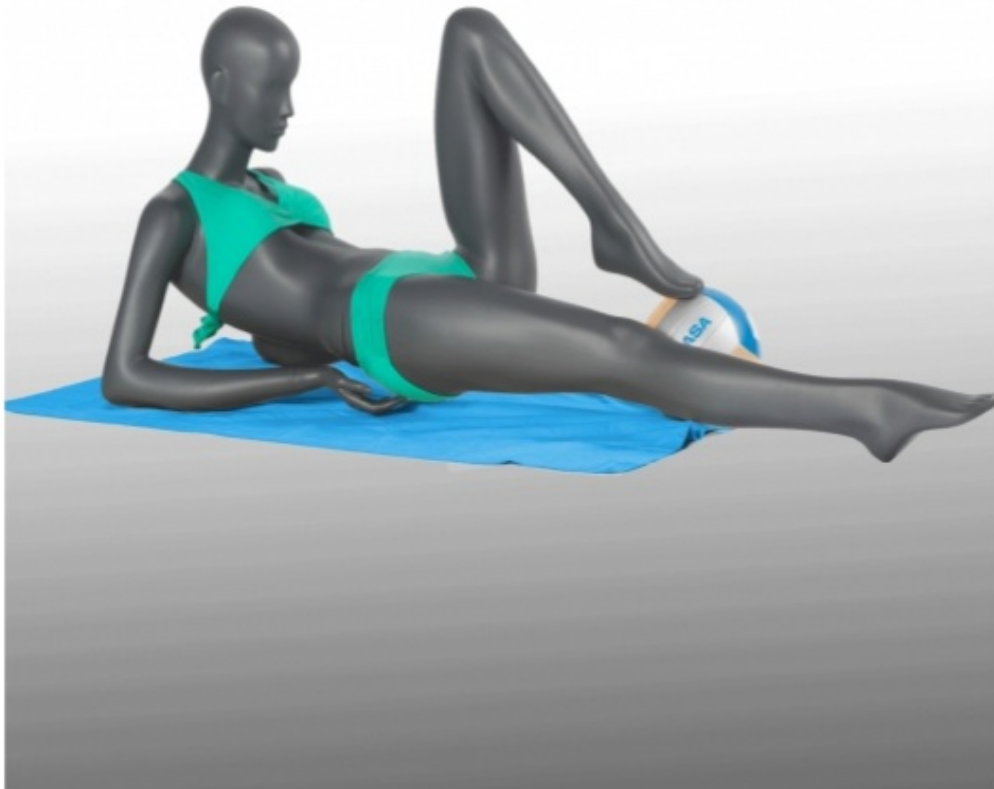

Woman mannequin yoga gray color

Mannequins sport - Photo n° 3

FEATURES

Brand	Mannequins vitrine
Base	
Fitting	No fixing
Color	Gris
Ref	man-vit-fem-2752
ID	2752
Delivery schedule	1-5 working days
Category	Mannequins sport
Type	Mannequins