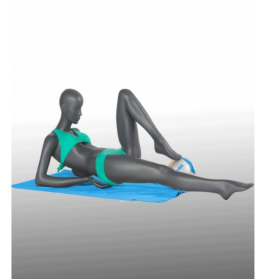

Woman mannequin yoga gray color **379.00 €Ex VAT**

Mannequins sport

FEATURES

Brand	Mannequins vitrine
Base	
Fitting	No fixing
Color	Gris
Ref	man-vit-fem-2752
ID	2752
Delivery schedule	1-5 working days
Category	Mannequins sport
Type	Mannequins

DETAIL

Measurements of the mannequin doing yoga :

- height 157 cm
- width 65 cm
- depth 58 cm
- chest 80 cm
- waist 62 cm
- hip 90 cm
- size 38

size of shoe 9 (US) Sign up for the Mannequins Shopping newsletter: You'll only receive newsletters about our new store equipment. You can unsubscribe at any time. But promised it's only a few emails.

Features of the female yoga window mannequin:

- Made from reinforced polyester
- Round tempered glass base
- Double fixing system

Woman mannequin yoga gray color

Mannequins sport - Photo n° 1

FEATURES

Brand	Mannequins vitrine
Base	
Fitting	No fixing
Color	Gris
Ref	man-vit-fem-2752
ID	2752
Delivery schedule	1-5 working days
Category	Mannequins sport
Type	Mannequins

DETAIL

Measurements of the mannequin doing yoga :

height 157 cm

width 65 cm

depth 58 cm

chest 80 cm

waist 62 cm

hip 90 cm