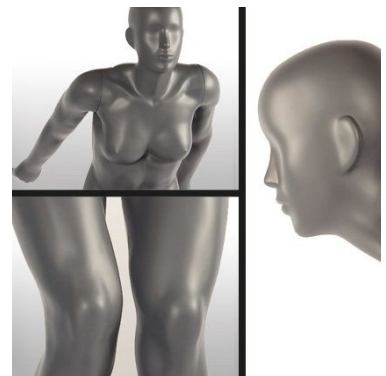

Woman mannequin swimmer **359.10 €Ex VAT**
Mannequins sport - 10.00 % 399.00

FEATURES

Brand	Mannequins vitrine
Base	Square glass
Fitting	Foot
Color	Gris
Ref	man-vit-fem-2742
ID	2742
Delivery schedule	1-5 working days
Category	Mannequins sport
Type	Mannequins

Subscribe to our newsletter!

DESCRIPTION

This mannequin showcase woman was created to highlight the essentials of swimming. To accompany your swimsuits and your diving suits, choose this woman mannequin swimmer who can recreate the gestures of professional swimmers.

Simple, effective and strong composition that resists premature wear and water. **Measurements of the woman mannequin swimmer**

height 156 cm

width 57 cm

depth 85 cm

chest 90 cm

waist 71 cm

hip 92 cm

Woman mannequin swimmer