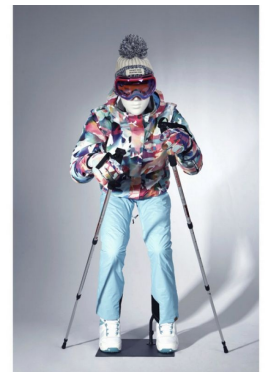

Woman display mannequin ski black color **300.00 € Ex VAT**  
Mannequins sport - 25.00 % 400.00

FEATURES

<b>Brand</b>	Mannequins vitrine
<b>Base</b>	Square metal
<b>Fitting</b>	Calf
<b>Color</b>	Noir
<b>Ref</b>	man-de-vit-3666
<b>ID</b>	3666
<b>Delivery schedule</b>	1-5 working days
<b>Category</b>	Mannequins sport
<b>Type</b>	Mannequins

DETAIL

We also have other sports display mannequin positions and other mannequin positions in sliding position to express your different sports in stores, boutiques and showrooms.

Measurement of this female skiing mannequin :

- Height 140cm
- Shoulder 42cm
- Chest 87cm
- Waist 64cm
- Hip 90cm

DESCRIPTION

Ski female window mannequin in shuss and downhill position, This female mannequin skier position in black color is supplied with a black metal base. Ideal for creating dynamic scenographies to present your latest ski clothing collections, choose window mannequins in motion. Thanks to the rod in the calf, you will have the possibility to present your ski outfits with boots.

Woman display mannequin ski black color