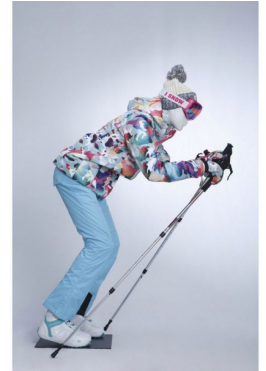

Woman display mannequin ski black color **300.00 € Ex VAT**  
Mannequins sport - 25.00 % 400.00

FEATURES

<b>Brand</b>	Mannequins vitrine
<b>Base</b>	Square metal
<b>Fitting</b>	Calf
<b>Color</b>	Noir
<b>Ref</b>	man-de-vit-3666
<b>ID</b>	3666
<b>Delivery schedule</b>	1-5 working days
<b>Category</b>	Mannequins sport
<b>Type</b>	Mannequins

DETAIL

We also have other sports display mannequin positions and other mannequin positions in sliding position to express your different sports in stores, boutiques and showrooms.

Measurement of this female skiing mannequin :

- Height 140cm
- Shoulder 42cm
- Chest 87cm
- Waist 64cm
- Hip 90cm

DESCRIPTION

Ski female window mannequin in shuss and downhill position, This female mannequin skier position in black color is supplied with a black metal base. Ideal for creating dynamic scenographies to present your latest ski clothing collections, choose window mannequins in motion. Thanks to the rod in the calf, you will have the possibility to present your ski outfits with boots.

Woman display mannequin ski black color