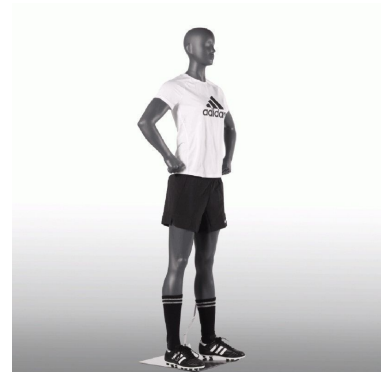

## Mannequins sport

### DETAIL

Display woman mannequin in sports position available in stock and fast delivery. This female sports mannequin, can present several categories of clothing from different sports, with her position arms along the body. Ideal for sports shops, but also for simple clothing collections. The female display mannequin is supported by a round glass base connected by the mannequin's feet.

### DESCRIPTION

**Mannequin woman sports fitness**, with visible abs and semi-folded arms. **This abstract grey mannequin women's display** case is 180 cm tall, and 83 cm tall, the measurements correspond to a size 36-38 in France. **Abstract woman window mannequin**, adapts to all types of showcase or showroom with its timeless and stylized gray color. **This sports mannequin**, can present several types of sportswear items, such as fitness, cardio or football.