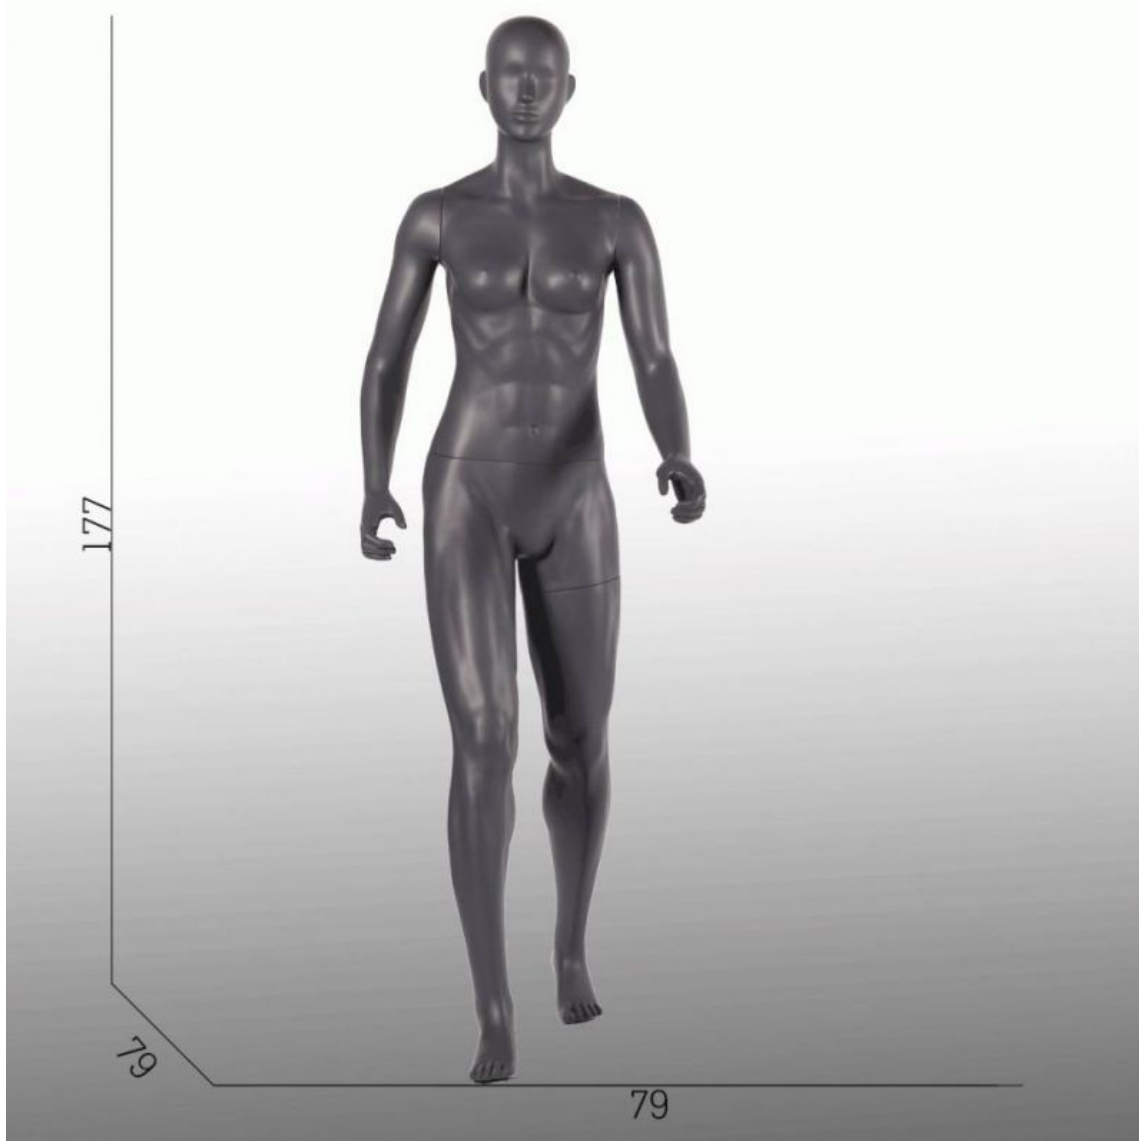

## FEATURES

<b>Brand</b>	Mannequins vitrine
<b>Base</b>	Square metal
<b>Fitting</b>	Double fixing
<b>Color</b>	Gris
<b>Ref</b>	man-de-vit-2895
<b>ID</b>	2895
<b>Delivery schedule</b>	5-10 working days
<b>Category</b>	Mannequins sport
<b>Type</b>	Mannequins

Dimension of this walking female mannequin

Height 177 cm

Width 50 cm

Depth 79 cm

Chest 88 cm

### Walking female mannequins gray color

CHEST 66 cm  
W 45 cm  
Hip 87 cm

## DETAIL

Walking female mannequins gray color