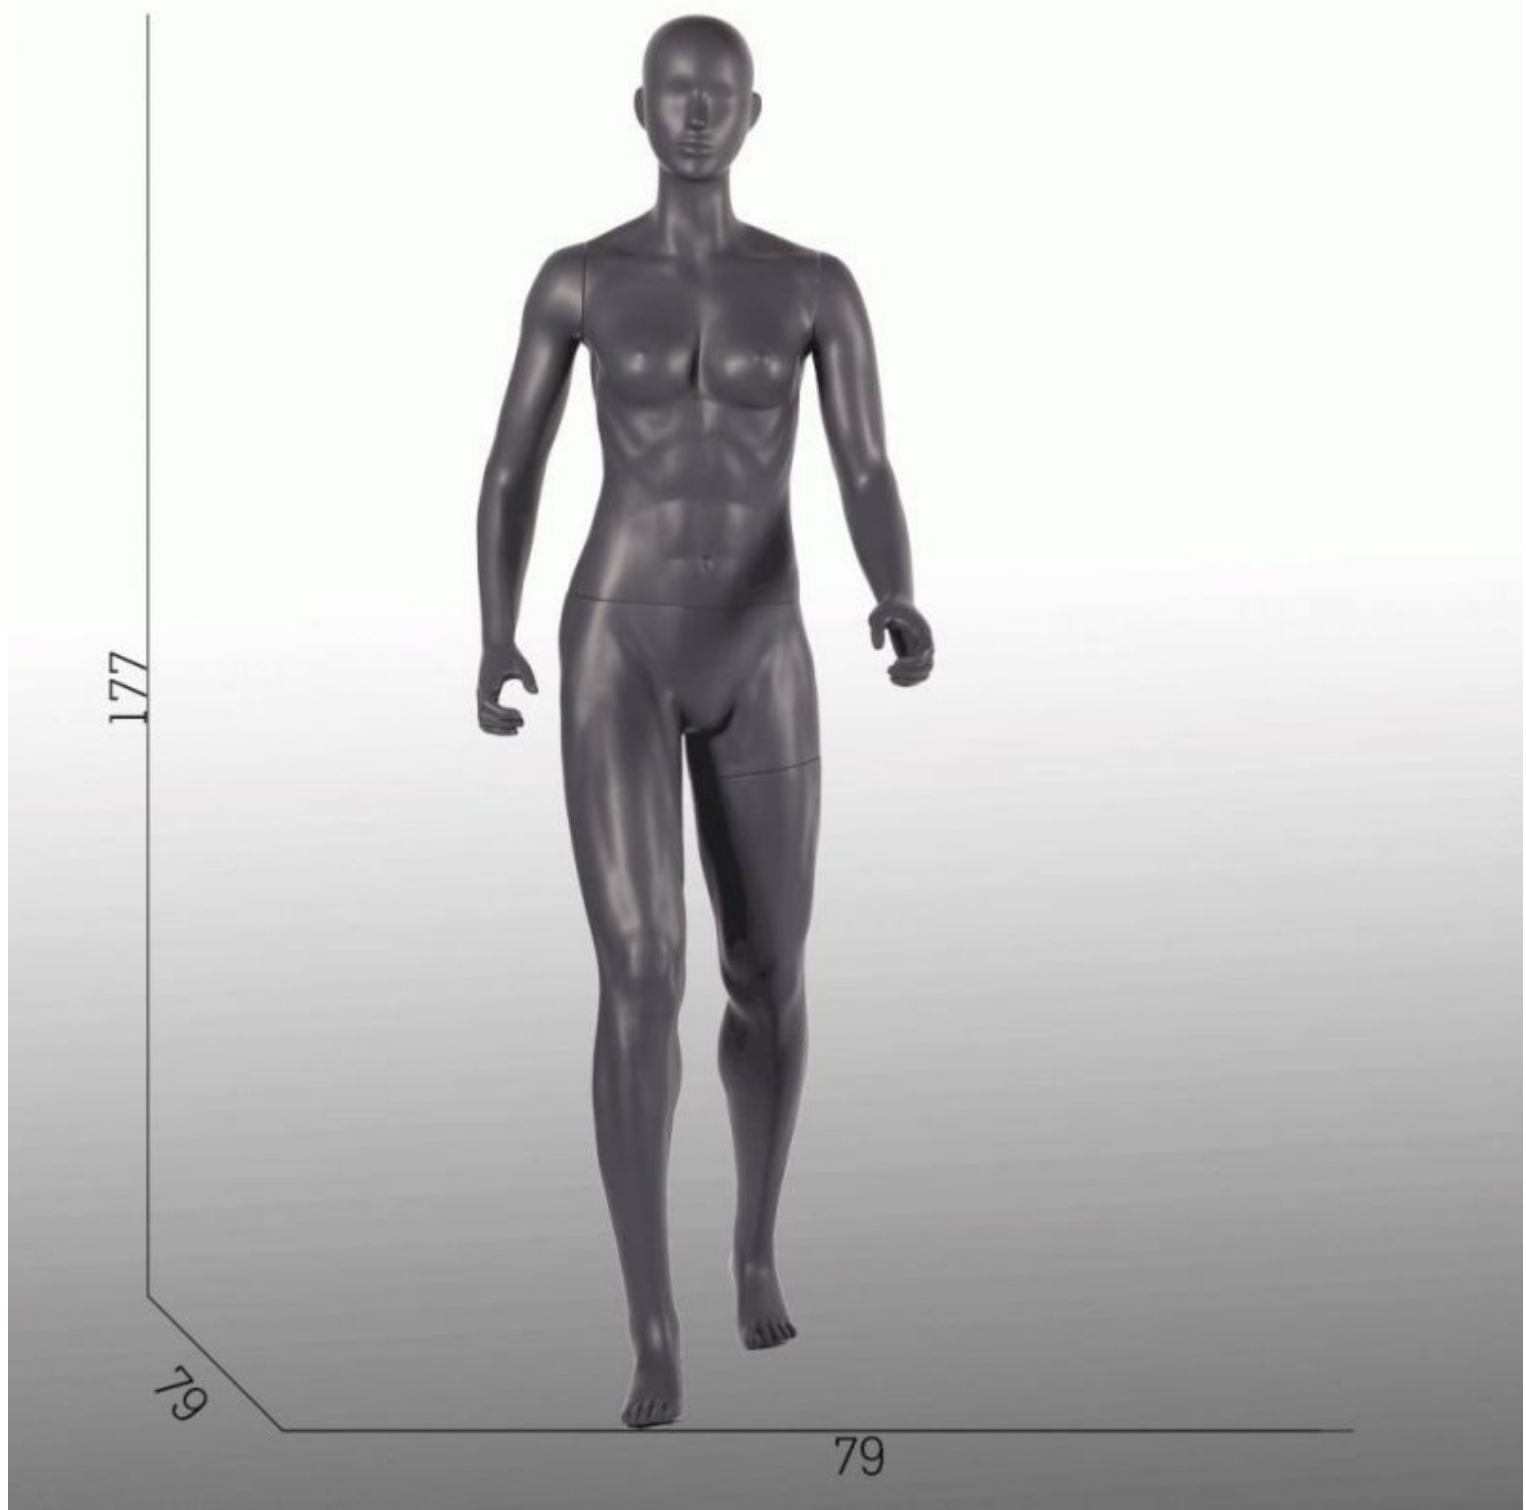

CHEST 66 cm
W 45 cm
Hip 87 cm

Mannequins sport - Photo n° 1

FEATURES

Brand	Mannequins vitrine
Base	Square metal
Fitting	Double fixing
Color	Gris
Ref	man-de-vit-2895
ID	2895
Delivery schedule	5-10 working days
Category	Mannequins sport
Type	Mannequins

DETAIL

Walking female mannequins gray color

Mannequins sport - Photo n° 2