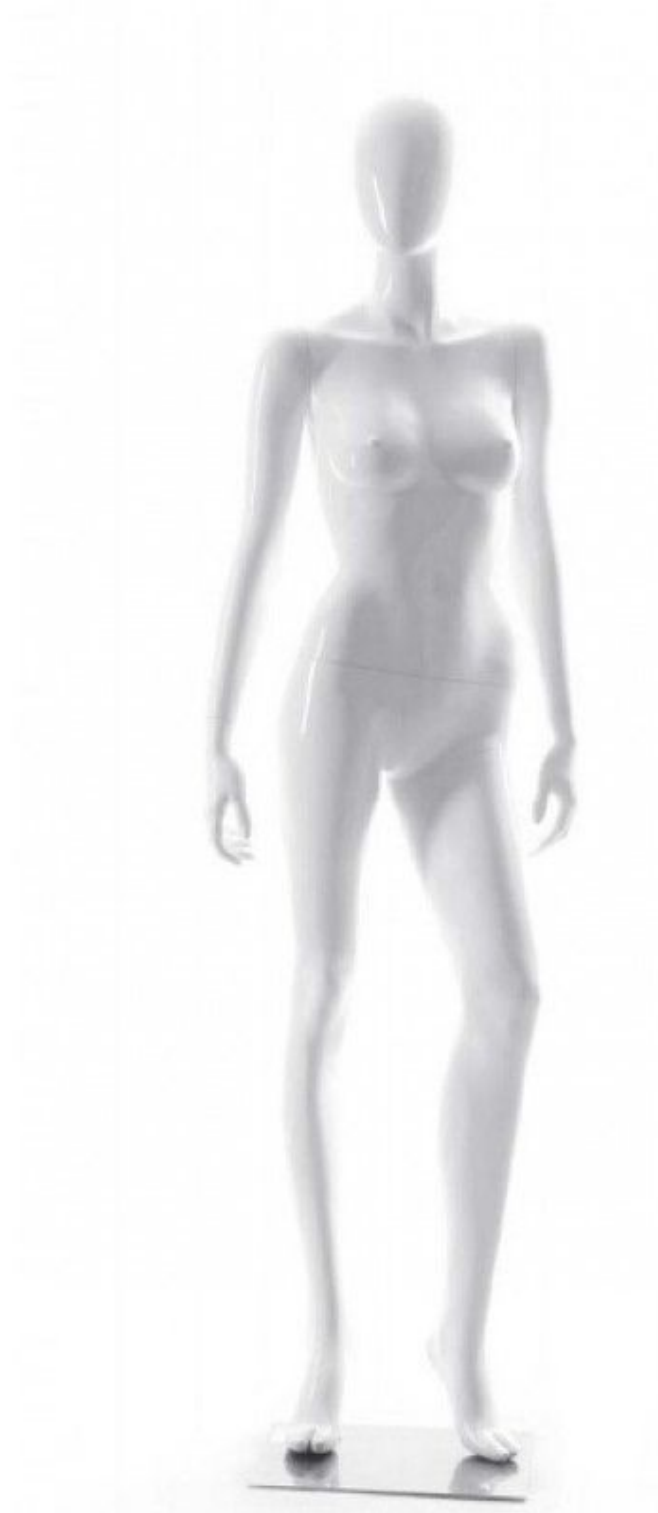

Mannequins sport - Photo n° 1