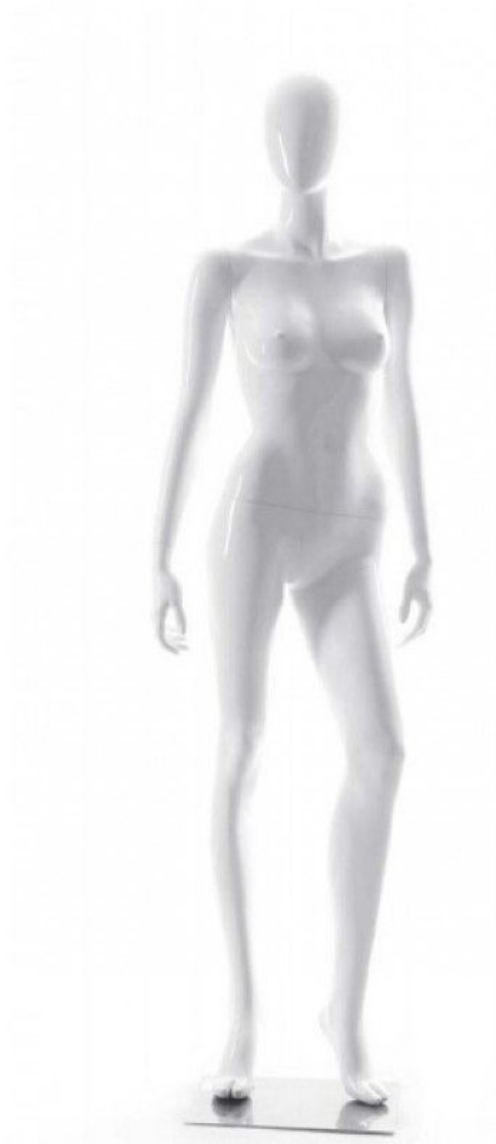

Sport female mannequin 200.00 €Ex VAT

Mannequins sport

FEATURES

Brand	Mannequins vitrine
Base	Square glass
Fitting	Calf
Color	Blanc
Ref	man-vit-fem-1704
ID	1704
Delivery schedule	1-5 working days
Category	Mannequins sport
Type	Mannequins

DETAIL

Measurement of this display mannequin

Height:	180 cm
Shoulder:	42 cm
Chest:	85 cm
Waist:	64 cm
Hip:	89 cm

DESCRIPTION

Fitness sport mannequin for woman. This white female mannequin has an abstract face and is placed on a base with a squared metal base. Ideal to highlight your sports products in the shop window.

DETAIL

Measurement of this display mannequin

Height: 180 cm
Shoulder: 42 cm
Chest: 85 cm
Waist: 64 cm
Hip: 89 cm

Sport female mannequin

Mannequins sport - Photo n° 2

FEATURES

Brand	Mannequins vitrine
Base	Square glass
Fitting	Calf
Color	Blanc
Ref	man-vit-fem-1704
ID	1704
Delivery schedule	1-5 working days
Category	Mannequins sport
Type	Mannequins

DETAIL

Measurement of this display mannequin

Height:	180 cm
Shoulder:	42 cm
Chest:	85 cm
Waist:	64 cm
Hip:	89 cm