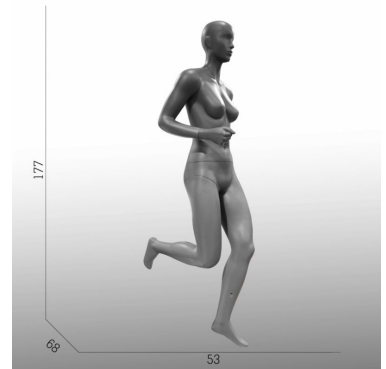

Running female mannequin **332.50 €Ex VAT** Mannequins sport - 5.00 % 350.00

FEATURES

Brand	Mannequins vitrine
Base	Round glass
Fitting	Calf
Color	Gris
Ref	man-de-vit-2722
ID	2722
Delivery schedule	1-5 working days
Category	Mannequins sport
Type	Mannequins

DETAIL

At Mannequins Shopping, our range is so complete that you are sure to find the ideal sport female mannequins to highlight your latest collections.

DESCRIPTION

Our **female runner mannequins** are made of reinforced fiberglass polyester with high-quality paint finishes. The corresponding glass plating is made of safety glass and includes a double pedestal system comprised of a foot and calf pin. As a standard feature, we offer this range in graphite grey similar to RAL 7024

Round tempered glass base
Foot- and calf fitting
Measurements of this female running mannequin
Running female mannequin
height 177 cm
width 53 cm