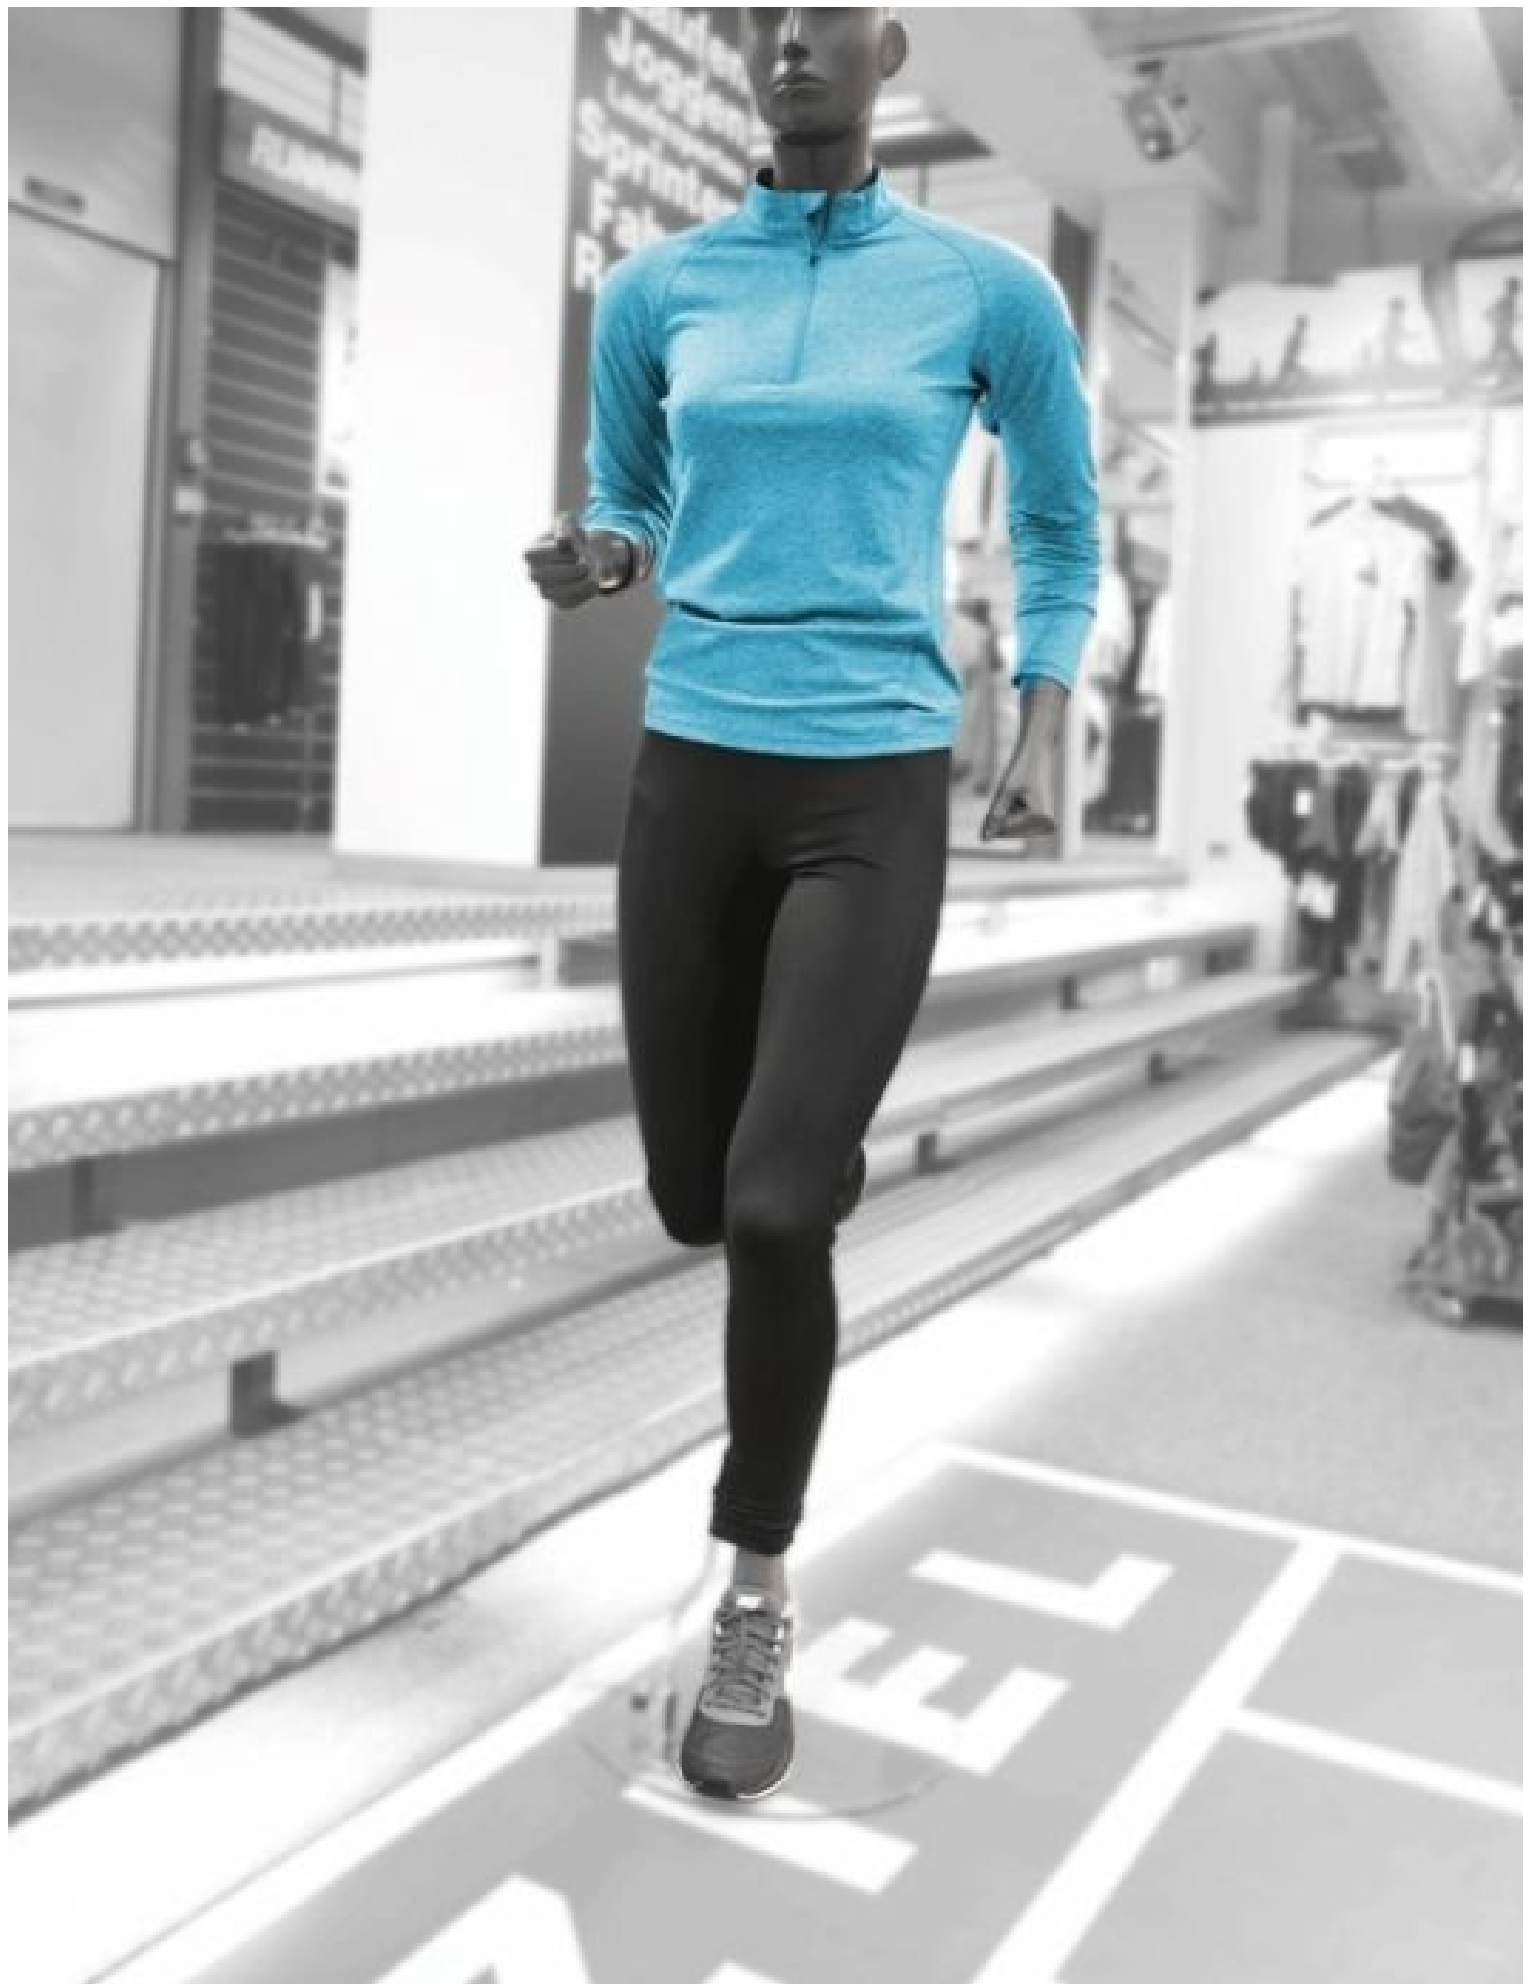

FEATURES

Brand
Base

Mannequins vitrine
Round glass

DETAIL

At Mannequins Shopping, our range is so complete that you are sure to find the ideal sport female mannequins to highlight your latest collections.