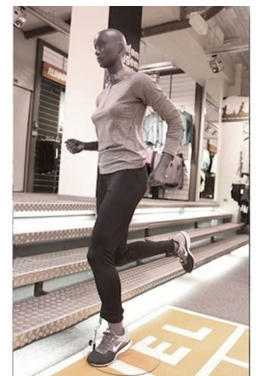

Running female mannequin **332.50 €Ex VAT** Mannequins sport - 5.00 % 350.00

FEATURES

Brand	Mannequins vitrine
Base	Round glass
Fitting	Calf
Color	Gris
Ref	man-de-vit-2722
ID	2722
Delivery schedule	1-5 working days
Category	Mannequins sport
Type	Mannequins

DETAIL

At Mannequins Shopping, our range is so complete that you are sure to find the ideal sport female mannequins to highlight your latest collections.

DESCRIPTION

Our **female runner mannequins** are made of reinforced fiberglass polyester with high-quality paint finishes. The corresponding glass plating is made of safety glass and includes a double pedestal system comprised of a foot and calf pin. As a standard feature, we offer this range in graphite grey similar to RAL 7024

Round tempered glass base
Foot- and calf fitting
Measurements of this female running mannequin
Running female mannequin
height 177 cm
width 53 cm

width 55 cm
height 160 cm
chest 85 cm

Mannequins sport - Photo n° 1