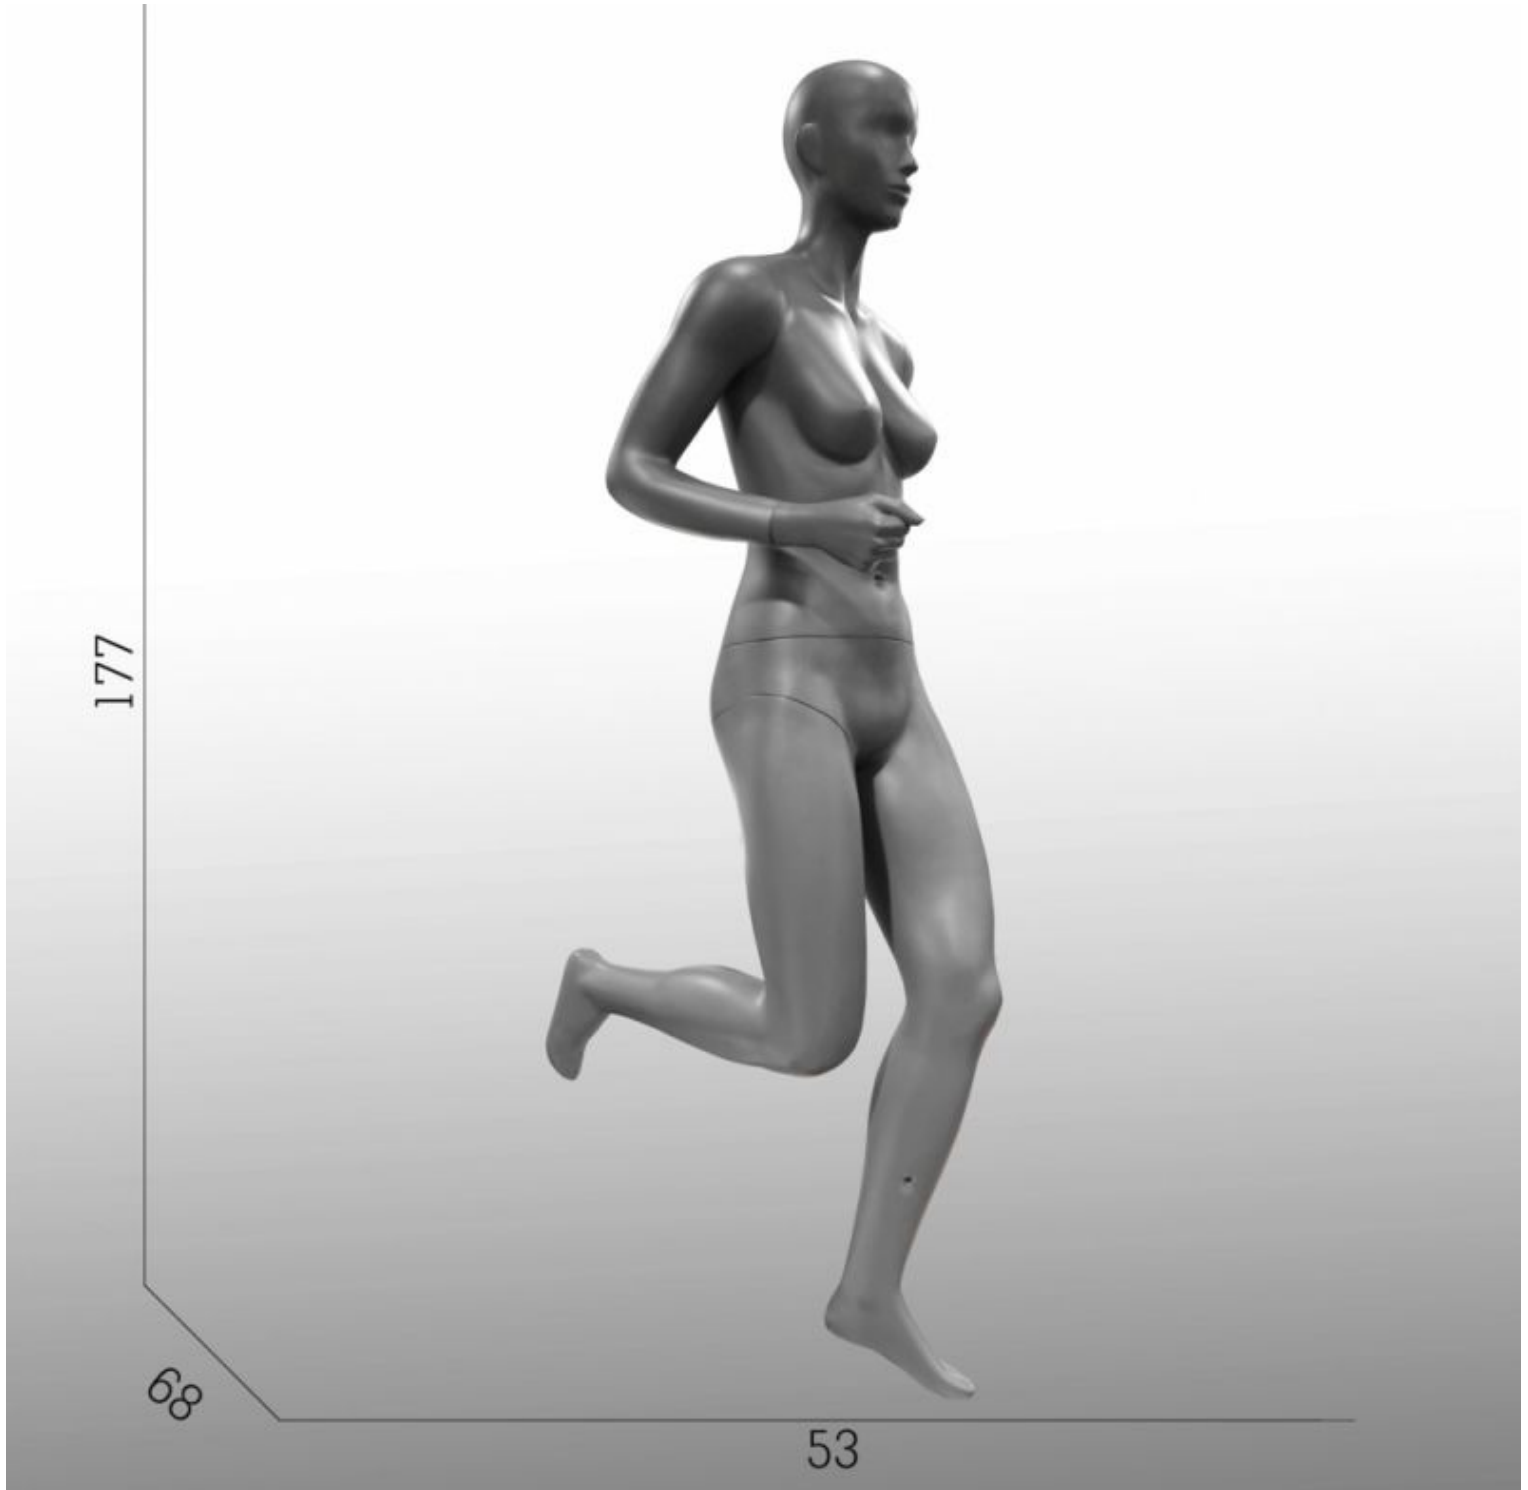

FEATURES

Brand	Mannequins vitrine
Base	Round glass
Fitting	Calf
Color	Gris
Ref	man-de-vit-2722
ID	2722
Delivery schedule	1-5 working days
Category	Mannequins sport
Type	Mannequins

DETAIL

At Mannequins Shopping, our range is so complete that you are sure to find the ideal sport female mannequins to highlight your latest collections.

Running female mannequin

Mannequins sport - Photo n° 3