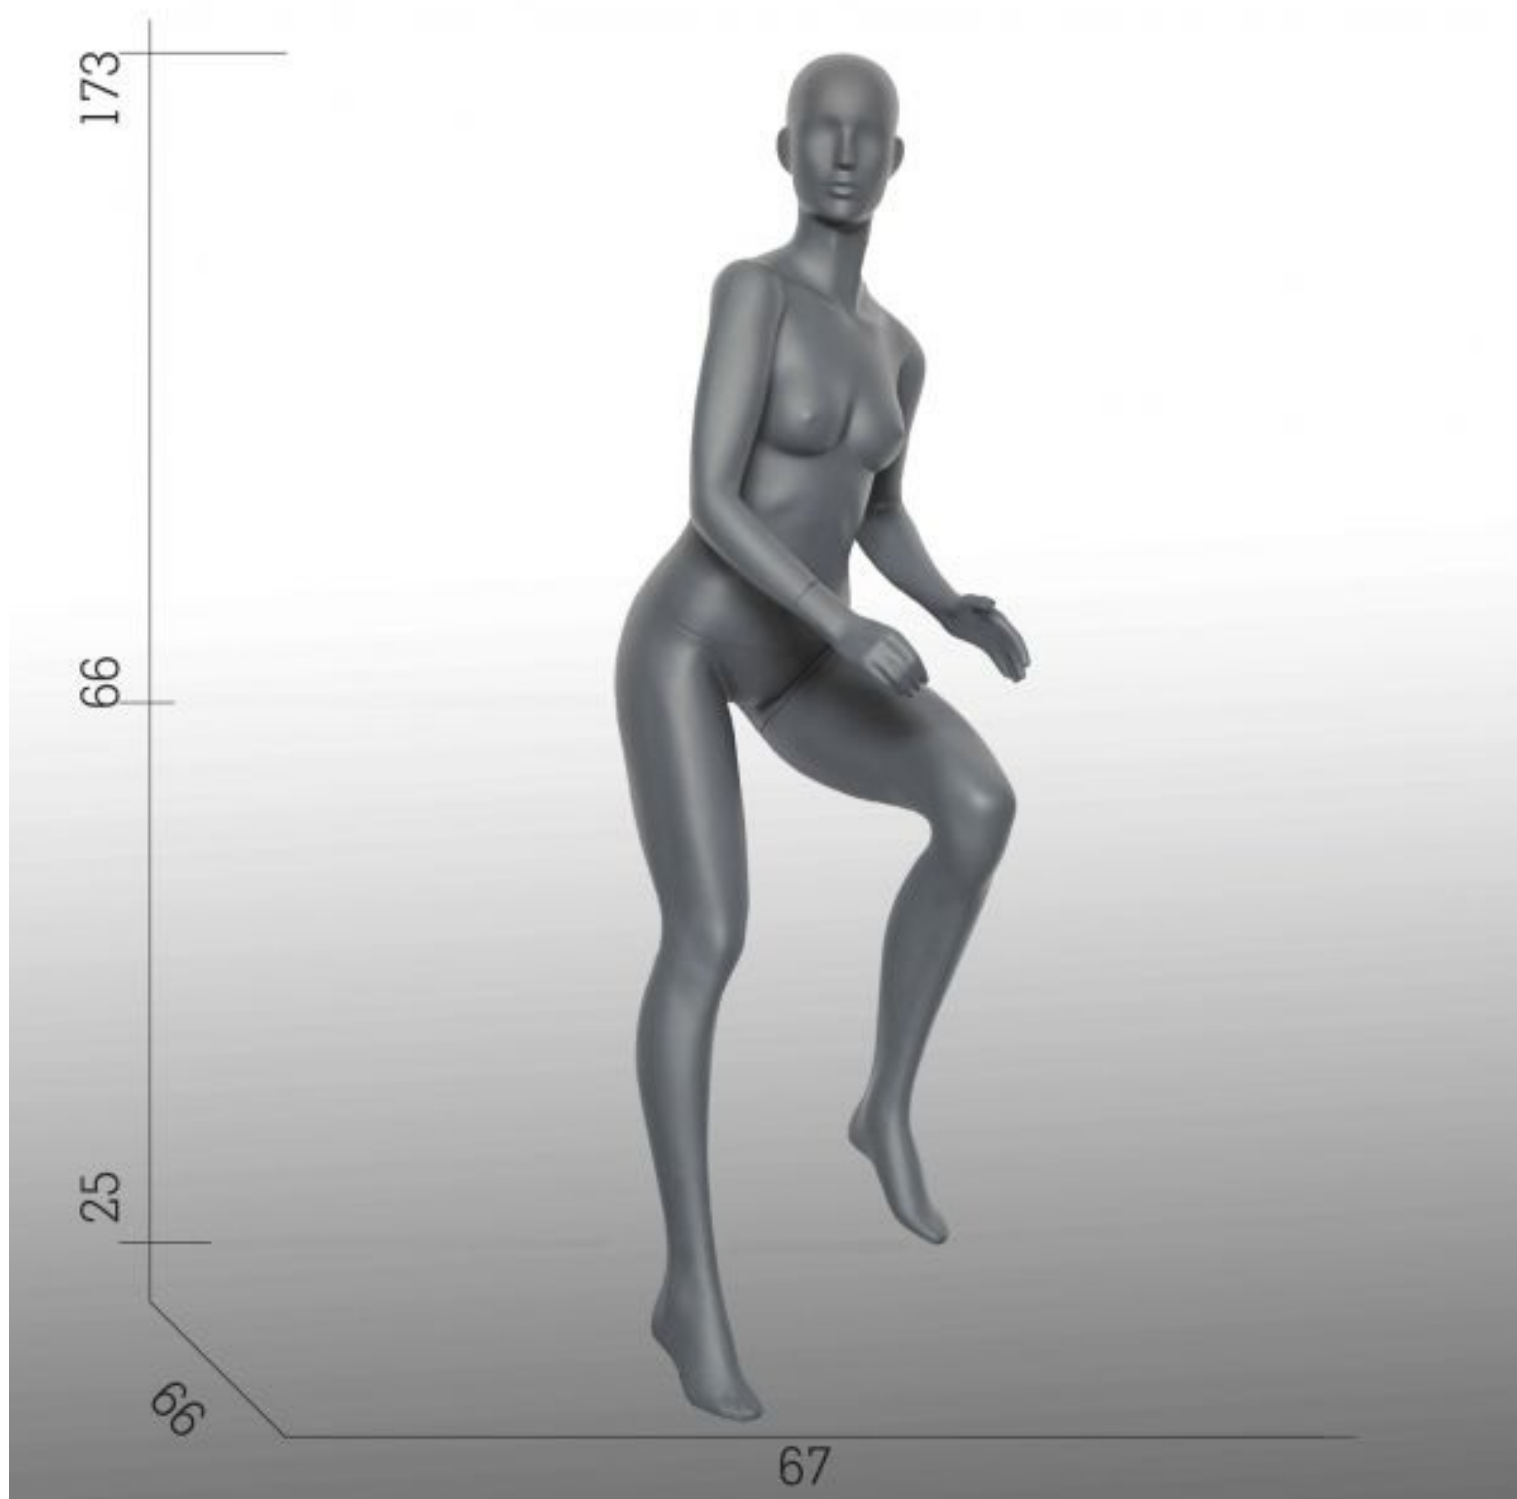

Mannequin sports female for bicycle authentic sport

Mannequins sport - Photo n° 1

FEATURES

Brand	Mannequins vitrine
Base	Round glass
Fitting	Double fixing
Color	Gris
Ref	man-vit-vel-2736
ID	2736
Delivery schedule	1-5 working days
Category	Mannequins sport
Type	Mannequins

DETAIL

Measurements of the woman mannequin cycling

height 173 cm

width 67 cm

depth 53 cm

size 38 Other models for the sport range are available on our portal.