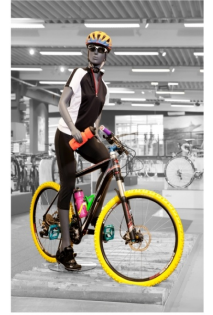

Mannequin sports female for bicycle authentic sport

Mannequins sport

399.00 €Ex VAT

FEATURES

Brand	Mannequins vitrine
Base	Round glass
Fitting	Double fixing
Color	Gris
Ref	man-vit-vel-2736
ID	2736
Delivery schedule	1-5 working days
Category	Mannequins sport
Type	Mannequins

DETAIL

Measurements of the woman mannequin cycling
 height 173 cm
 width 67 cm
 depth 53 cm
 size 38 Other models for the sport range are available on our portal.

DESCRIPTION

This mannequin woman sport is able to adopt a pose on bike, sitting or pedals.
 This mannequin woman sport on bike can hold a bottle and any other object in his hand.
 This graphite-gray mannequin sports woman with abstract face is made from reinforced polyester, fiberglass and finishes that are of high quality.
 To ensure the stability of the mannequin, the glass stand of this manequin woman sport on bike is made from tempered glass and includes a dual pedestal system at the foot and calf.

Mannequin sports female for bicycle authentic sport

Mannequins sport - Photo n° 1

FEATURES

Brand	Mannequins vitrine
Base	Round glass
Fitting	Double fixing
Color	Gris
Ref	man-vit-vel-2736
ID	2736
Delivery schedule	1-5 working days
Category	Mannequins sport
Type	Mannequins

Brand	Mannequins vitrine
Base	Round glass
Fitting	Double fixing
Color	Gris
Ref	man-vit-vel-2736
ID	2736
Delivery schedule	1-5 working days
Category	Mannequins sport
Type	Mannequins

DETAIL

Measurements of the woman mannequin cycling
height 173 cm
width 67 cm
depth 53 cm
size 38 Other models for the sport range are available on our portal.