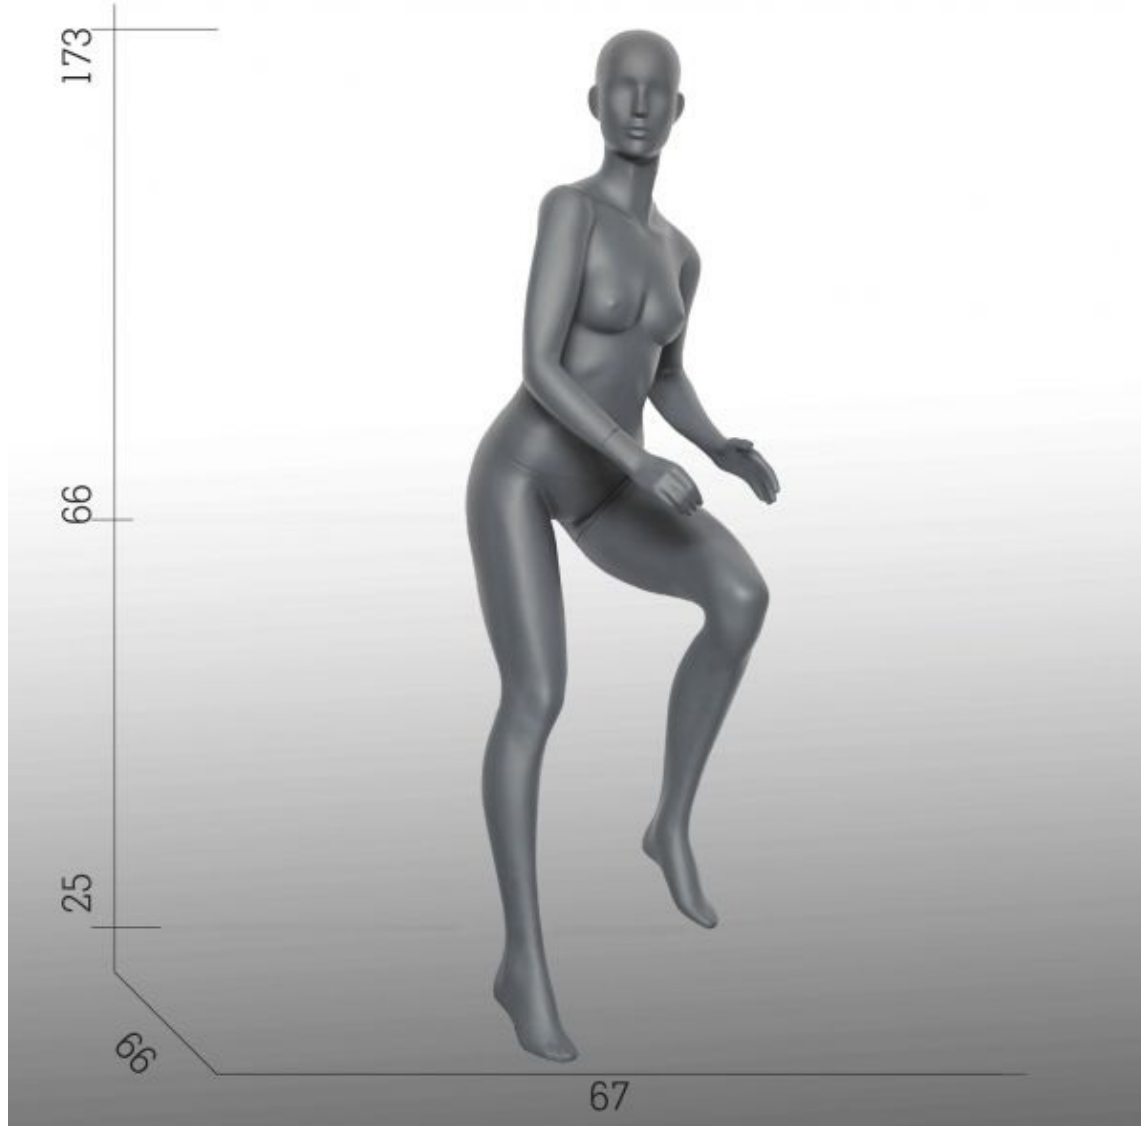

Mannequin sports female for bicycle authentic sport

Mannequins sport

399.00 €Ex VAT

FEATURES

Brand	Mannequins vitrine
Base	Round glass
Fitting	Double fixing
Color	Gris
Ref	man-vit-vel-2736
ID	2736
Delivery schedule	1-5 working days
Category	Mannequins sport
Type	Mannequins

DETAIL

Measurements of the woman mannequin cycling
height 173 cm
width 67 cm
depth 53 cm
size 38 Other models for the sport range are available on our portal.

DESCRIPTION

This mannequin woman sport is able to adopt a pose on bike, sitting or pedals.
This mannequin woman sport on bike can hold a bottle and any other object in his hand.
This graphite-gray mannequin sports woman with abstract face is made from reinforced polyester, fiberglass and finishes that are of high quality.
To ensure the stability of the mannequin, the glass stand of this manequin woman sport on bike is made from tempered glass and includes a dual pedestal system at the foot and calf.