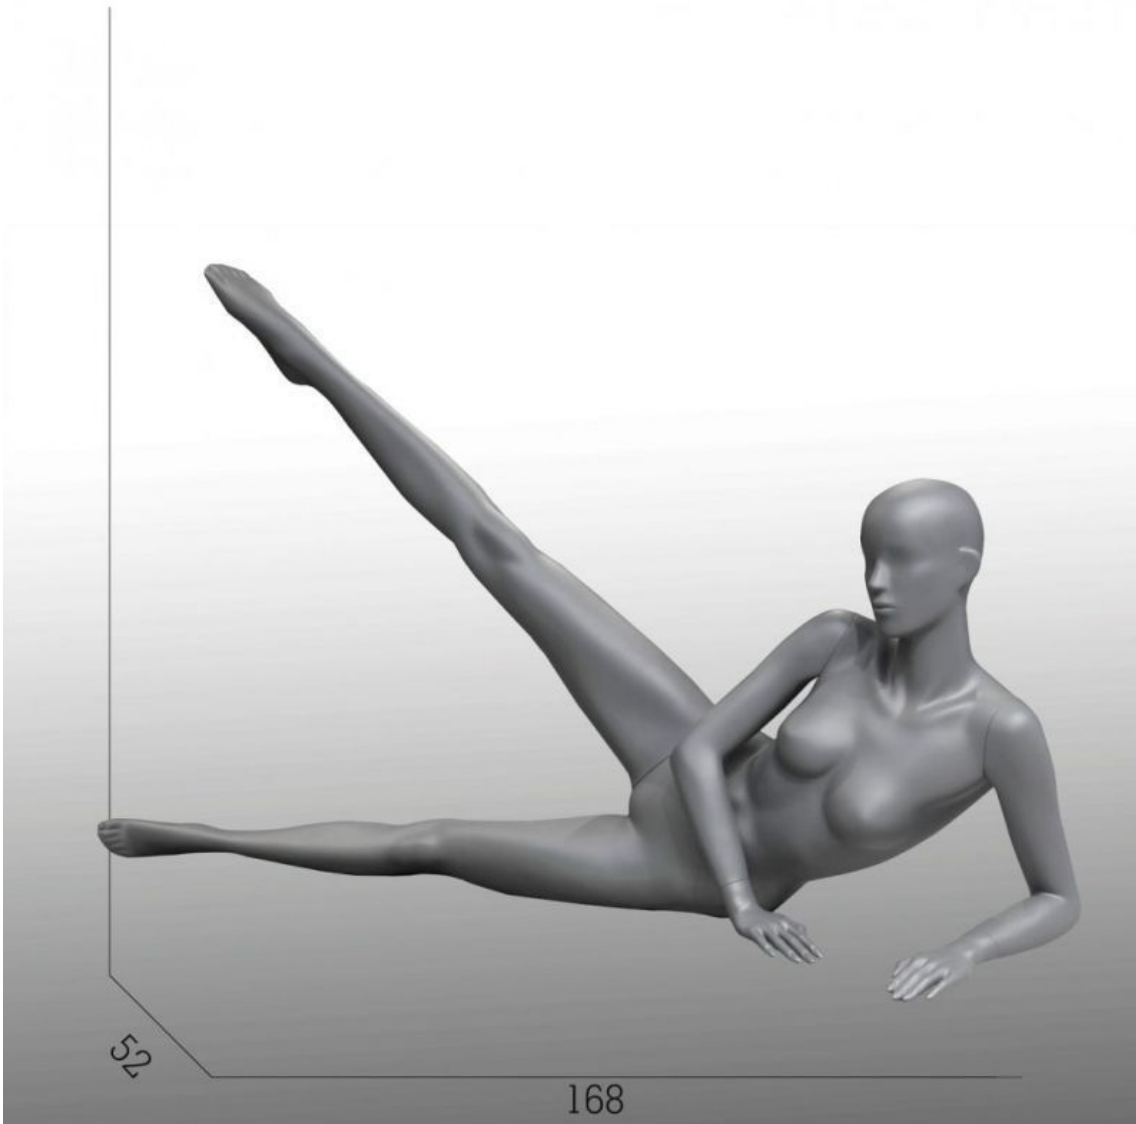

Frau Schaufensterpuppe pilates 351.12 €Ex VAT
Mannequins sport - 12.00 % 399.00

FEATURES

Brand	Mannequins vitrine
Base	
Fitting	No fixing
Color	Gris
Ref	man-vit-fem-2750
ID	2750
Delivery schedule	1-5 working days
Category	Mannequins sport
Type	Mannequins

DETAIL

Measurements of this female sport mannequin :

- height 99 cm
- width 158 cm
- depth 52 cm
- chest 80 cm
- waist 62 cm
- size 38
- size of shoe 9 (US) Our sport mannequins are resistant, usable for any of your needs, of quality and will allow you to beautify your creations, your clothes and accessories.
- Order and fast delivery of your yoga mannequin upon receipt of your payment.

DESCRIPTION

Sport female mannequin for gymanistic or pilate.

Female mannequin Yoga position who shows strength, balance and flexibility.

Perfect to prove to your visitors that we can restart sport smoothly with this **Yoga mannequin**.

Perfect **window mannequin** to expose your most beautiful clothes

Characteristics of the mannequin who is doing pilates exercises and yoga