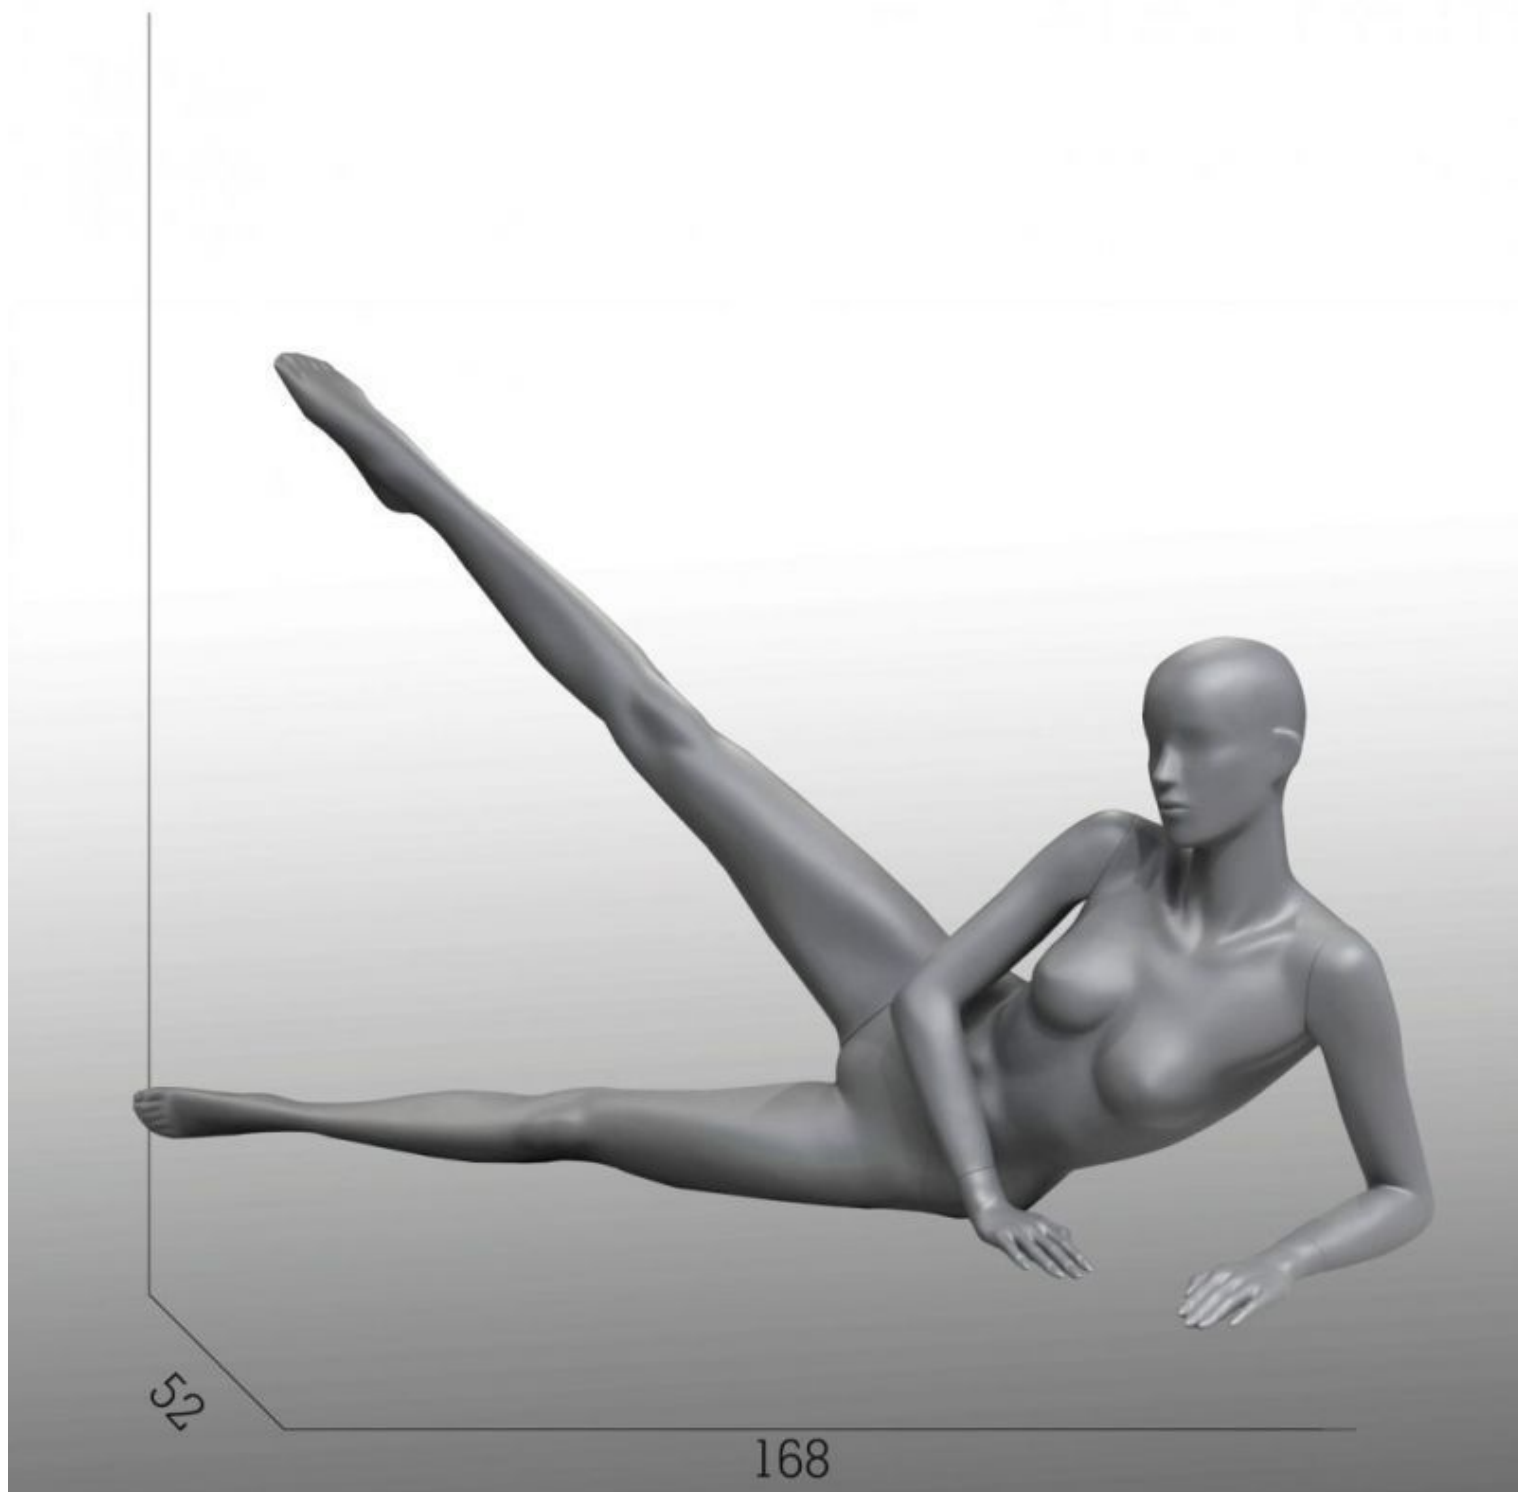

DETAIL

Measurements of this female sport mannequin :

- height 99 cm
- width 158 cm
- depth 52 cm
- chest 80 cm
- waist 62 cm
- size 38
- size of shoe 9 (US) Our sport mannequins are resistant, usable for any of your needs, of quality and will allow you to beautify your creations, your clothes and accessories.
- Order and fast delivery of your yoga mannequin upon receipt of your payment.

DESCRIPTION

Sport female mannequin for gymanistic or pilate.

Female mannequin Yoga position who shows strength, balance and flexibility.

Perfect to prove to your visitors that we can restart sport smoothly with this **Yoga mannequin**.

Perfect **window mannequin** to expose your most beautiful clothes

Characteristics of the mannequin who is doing pilates exercises and yoga

Characteristics of the mannequin who is doing pilates exercises and yoga
Mannequins sport - Photo n° 1
Reinforced polyester material

DETAIL

Measurements of this female sport mannequin :

height 99 cm
width 158 cm
depth 52 cm
chest 80 cm
waist 62 cm
size 38

size of shoe 9 (US) Our sport mannequins are resistant, usable for any of your needs, of quality and will allow you to beautify your creations, your clothes and accessories.