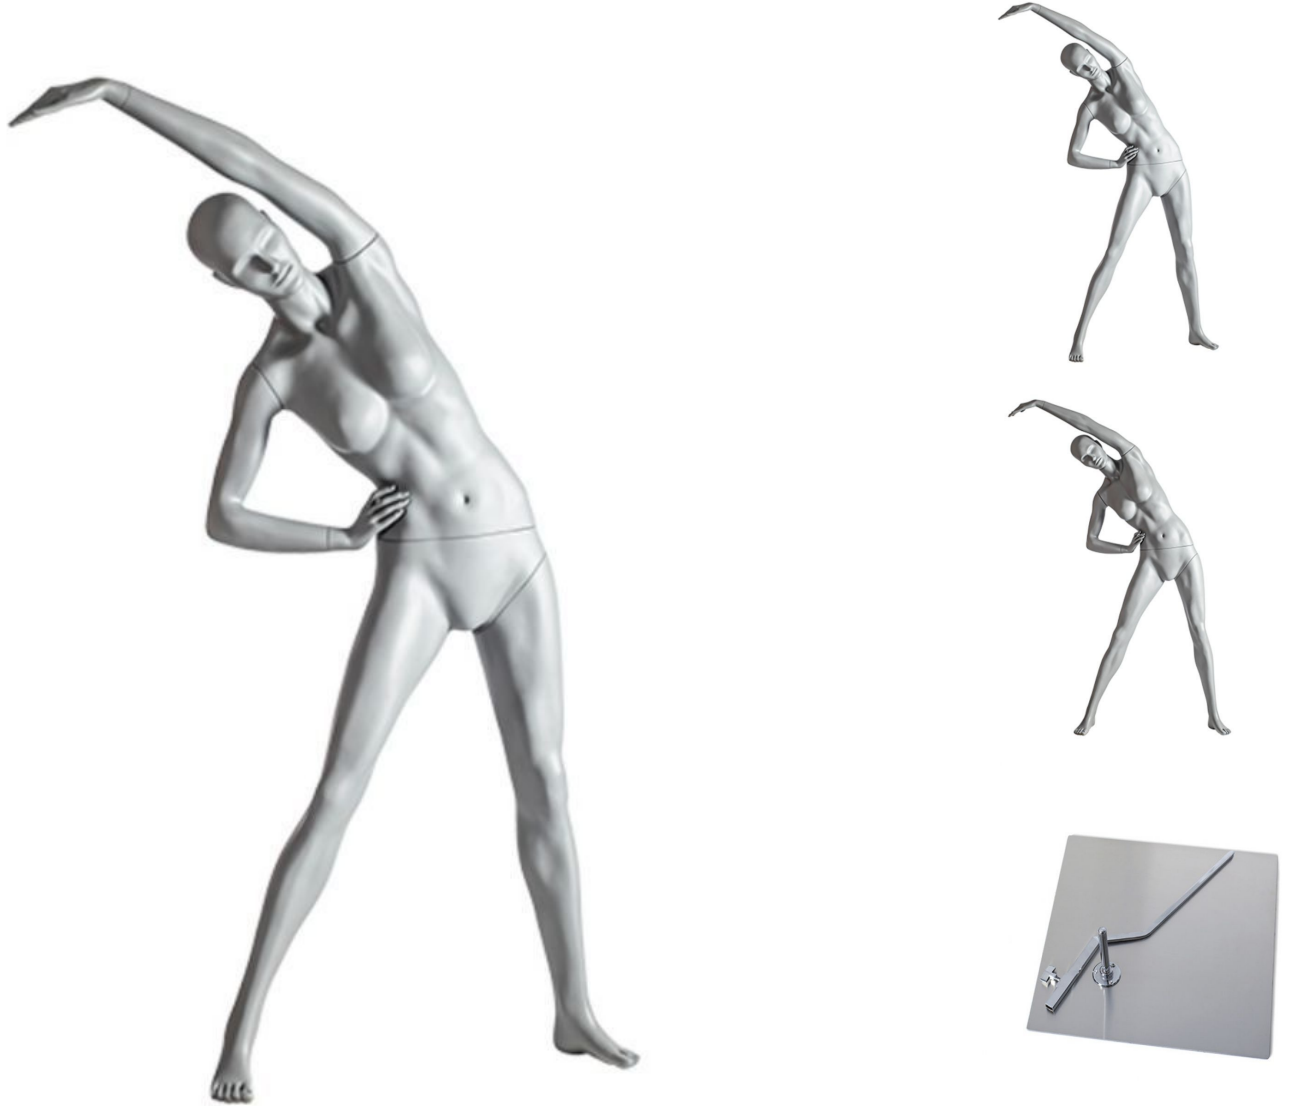

## Mannequins sport

### DETAIL

Dimensions of the display mannequin:

- Height: 180cm
- Width: 120cm
- Bust: 87cm
- Waist circumference: 62 cm
- Hips: 91cm
- Size: 39

### DESCRIPTION

Female sports window mannequin gray (RAL7042) taking a stretching yago position. Supplied with a square metal base fixed to the knees which will ensure the stability of the mannequin. The mannequin is removable which will allow you to move it, dress it and accessorize it without difficulty.

## DETAIL

Dimensions of the display mannequin:

Height: 180cm  
Width: 120cm  
Bust: 87cm  
Waist circumference: 62 cm  
Hips: 91cm  
Size: 39