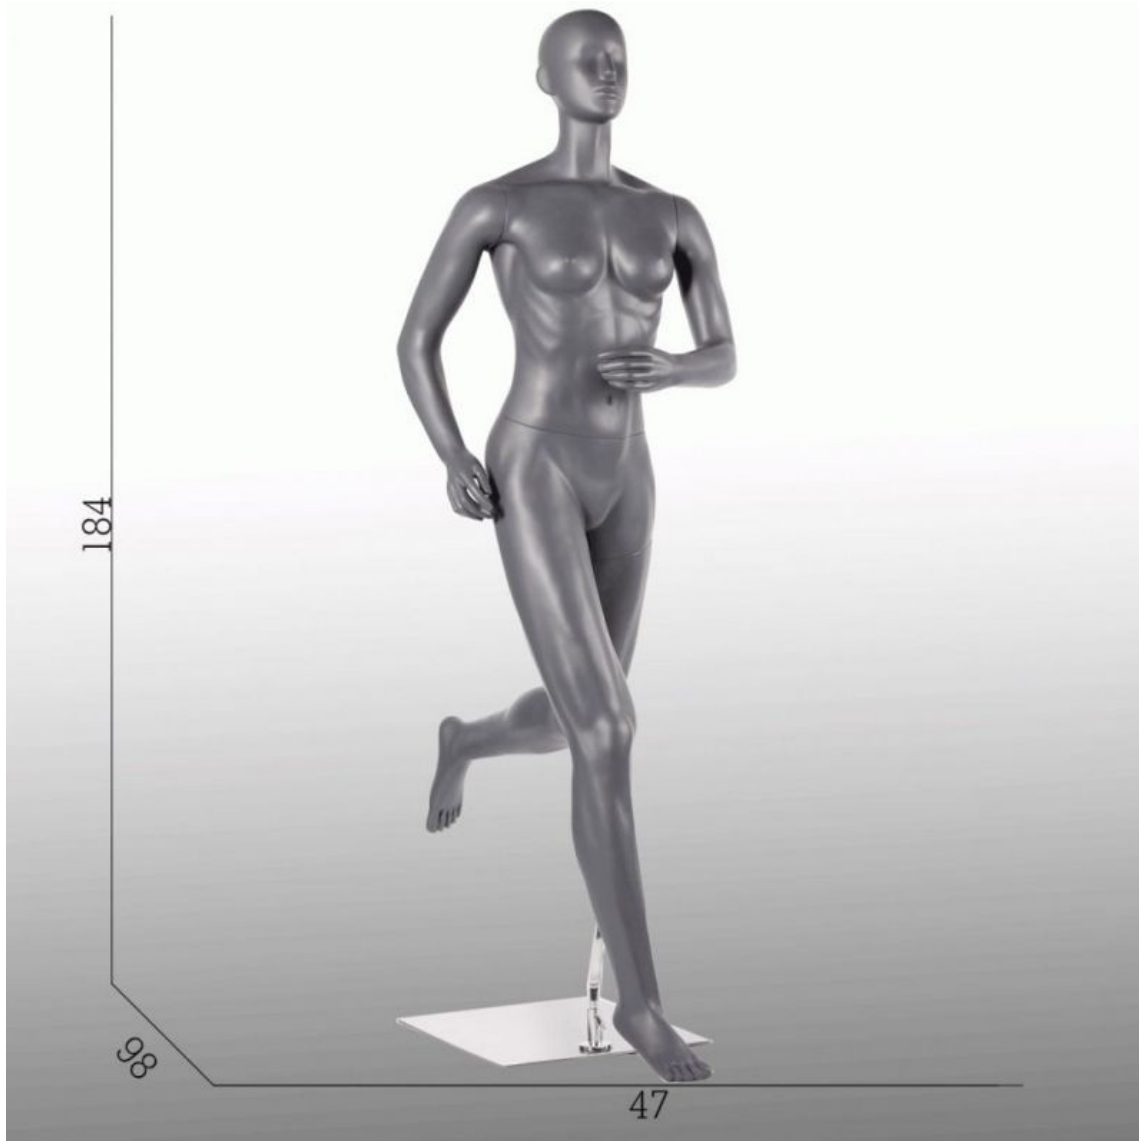

### FEATURES

<b>Brand</b>	Mannequins vitrine
<b>Base</b>	Metal rectangle
<b>Fitting</b>	Calf
<b>Color</b>	Gris
<b>Ref</b>	man-vit-fem-2858
<b>ID</b>	2858
<b>Delivery schedule</b>	1-5 working days
<b>Category</b>	Mannequins sport
<b>Type</b>	Mannequins

### DESCRIPTION

Sport female mannequin in Ral7024 Measurements of this **running female mannequin** with metal base, abstract face gray color.

- height 184 cm
- width 47 cm
- depth 98 cm
- chest 93 cm
- waist 67 cm
- hip 83 cm
- size clothes 36