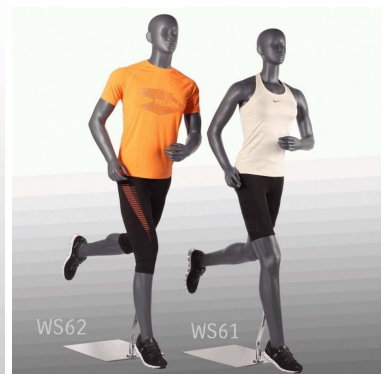

## Mannequins sport

### FEATURES

<b>Brand</b>	Mannequins vitrine
<b>Base</b>	Metal rectangle
<b>Fitting</b>	Calf
<b>Color</b>	Gris
<b>Ref</b>	man-vit-fem-2858
<b>ID</b>	2858
<b>Delivery schedule</b>	1-5 working days
<b>Category</b>	Mannequins sport
<b>Type</b>	Mannequins

### DESCRIPTION

Sport female mannequin in Ral7024 Measurements of this **running female mannequin** with metal base, abstract face gray color.

- height 184 cm
- width 47 cm
- depth 98 cm
- chest 93 cm
- waist 67 cm
- hip 83 cm
- size clothes 36

### Mannequins sport - Photo n° 5