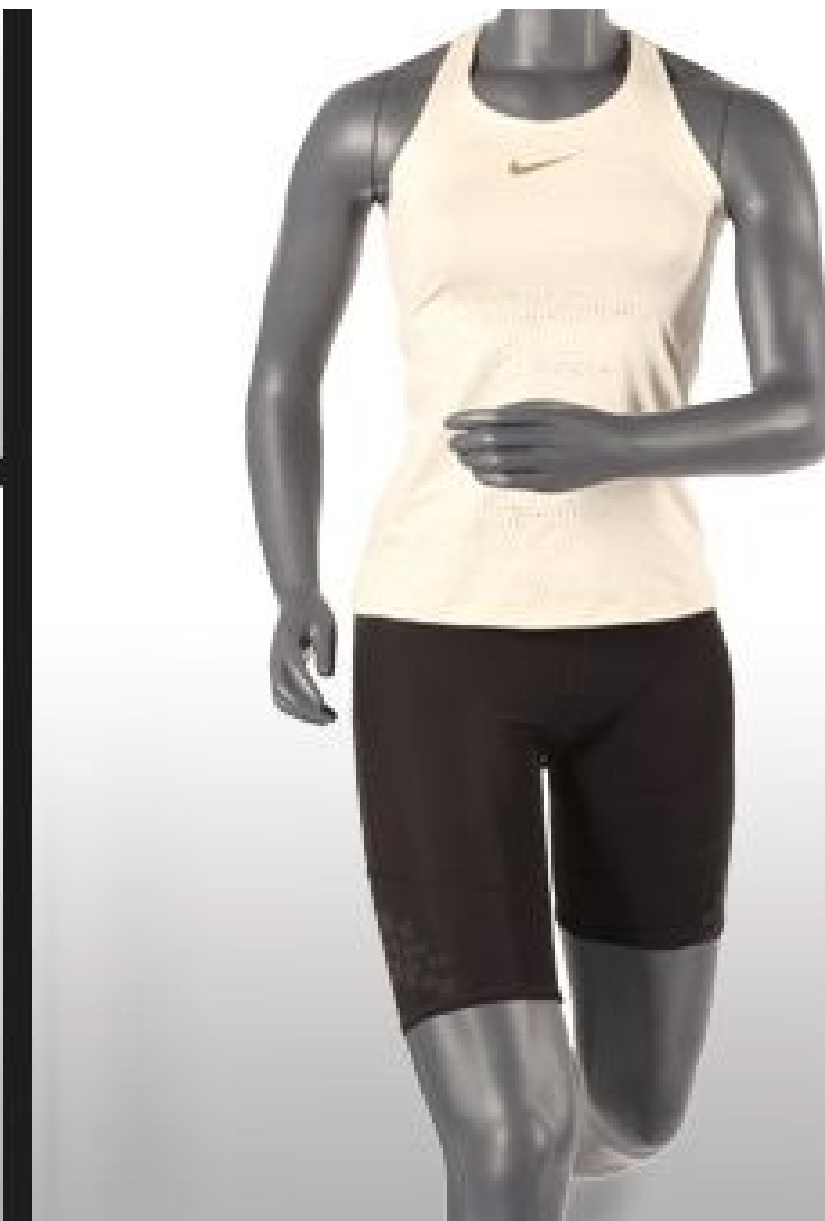

FEATURES

Brand	Mannequins vitrine
Base	Metal rectangle
Fitting	Calf
Color	Gris
Ref ID	man-vit-fem-2858 2858
Delivery schedule	1-5 working days
Category	Mannequins sport
Type	Mannequins

DETAIL

Mannequins Shopping is the professional supplier for the layout of sports stores, we offer a whole range of female running sport mannequins, essential to complete the layout of your shop, highlighting the flagship products of each of your latest collections. The sporty positions of our female window mannequins allow us to show the clothes in more real situations so that the client can see more. These female sport mannequins are offered at ever cheaper prices.