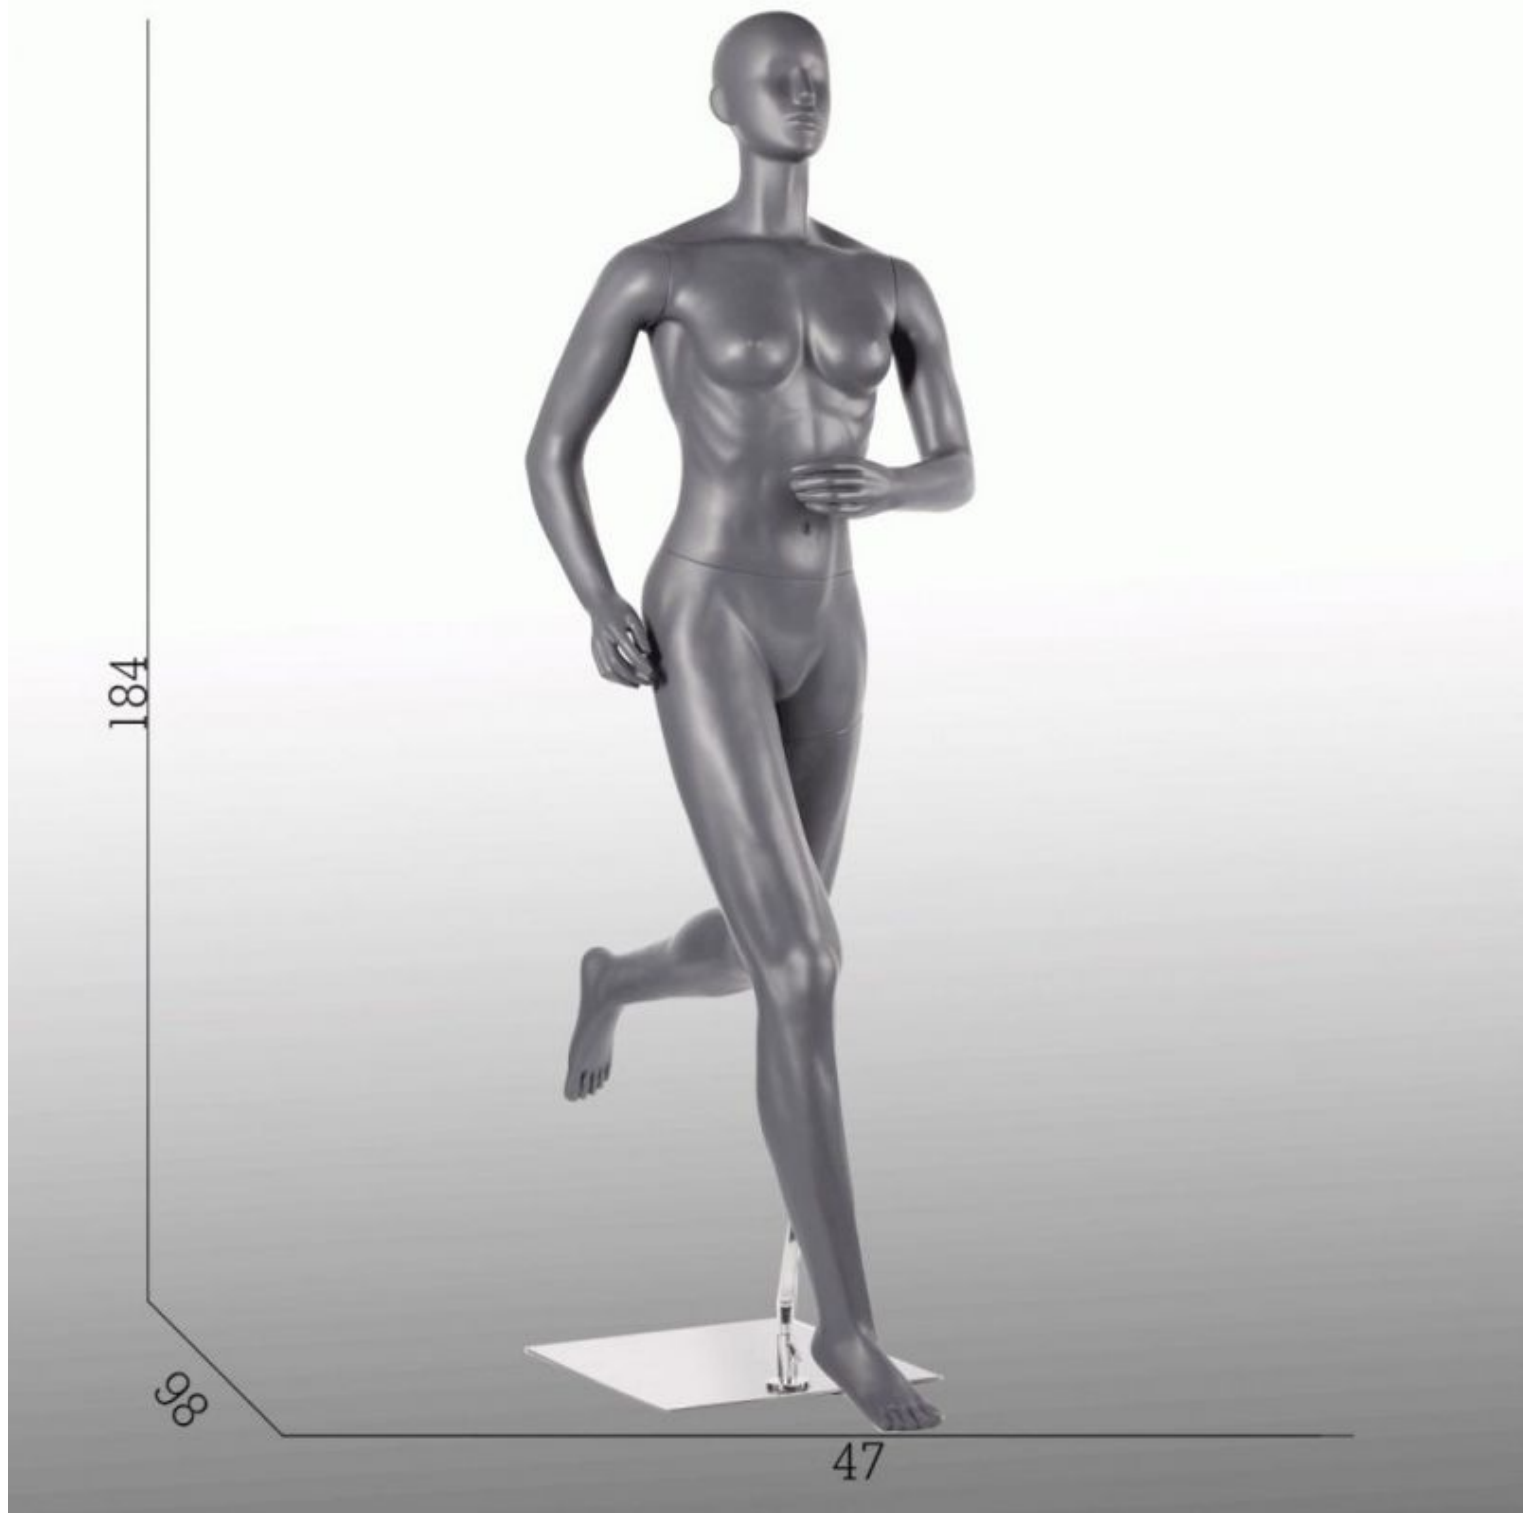

Size of shoe 6 (UK) our female **sport female mannequins** are perfect to showcase your latest running outfit.

Mannequins sport - Photo n° 1

FEATURES

Brand	Mannequins vitrine
Base	Metal rectangle
Fitting	Calf
Color	Gris
Ref	man-vit-fem-2858
ID	2858
Delivery schedule	1-5 working days
Category	Mannequins sport
Type	Mannequins

DETAIL

Mannequins Shopping is the professional supplier for the layout of sports stores, we offer a whole range of female running sport mannequins, essential to complete the layout of your shop, highlighting the flagship products of each of your latest collections. The sporty positions of our female window mannequins allow us to show the clothes in more real situations so that the client can see more. These female sport mannequins are offered at ever cheaper prices.

Female running mannequin with head

Mannequins sport - Photo n° 2