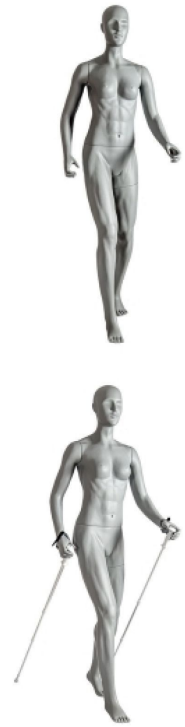

Female positioning trekking display mannequin **389.00 €Ex VAT**

Mannequins sport

FEATURES

Brand	Mannequins vitrine
Base	Square metal
Fitting	Foot
Color	Gris
Ref	man-vit-fem-3780
ID	3780
Delivery schedule	1-5 working days
Category	Mannequins sport
Type	Mannequins

DETAIL

Features :

- Dynamic pose: The natural, dynamic posture of the female display mannequin evokes the spirit of adventure
- High quality material: Made from fibreglass-reinforced synthetic resin, this display mannequin is lightweight, guaranteeing optimum presentation of your trekking sportswear.
- Grey finish: The grey RAL7042 colour adds a touch of elegance to your display case.

Packaging content :

- 1 x Female Display Mannequin Sport Trekking Position - Grey RAL7042

DESCRIPTION

Discover adventure with our trekking **female display mannequin** Inspired by outdoor exploration, this **female display mannequin** captures the energy of trekking, . Ideal for sports shops, trekking equipment shops and sports display windows, this **female mannequin** highlights the style and performance of trekking outfits. Its grey RAL7042 colour adds a modern touch to your sales area.

Dimensions :

- Height: 176 cm
- Width: 59 cm
- Depth: 15 cm
- Chest: 91 cm

Female positioning trekking display mannequin

• Waist: 67 cm
• Hip: 110 cm • Arm: 187 cm

Mannequins sport - Photo n° 1

FEATURES

Brand	Mannequins vitrine
Base	Square metal
Fitting	Foot
Color	Gris
Ref	man-vit-fem-3780
ID	3780
Delivery schedule	1-5 working days
Category	Mannequins sport
Type	Mannequins