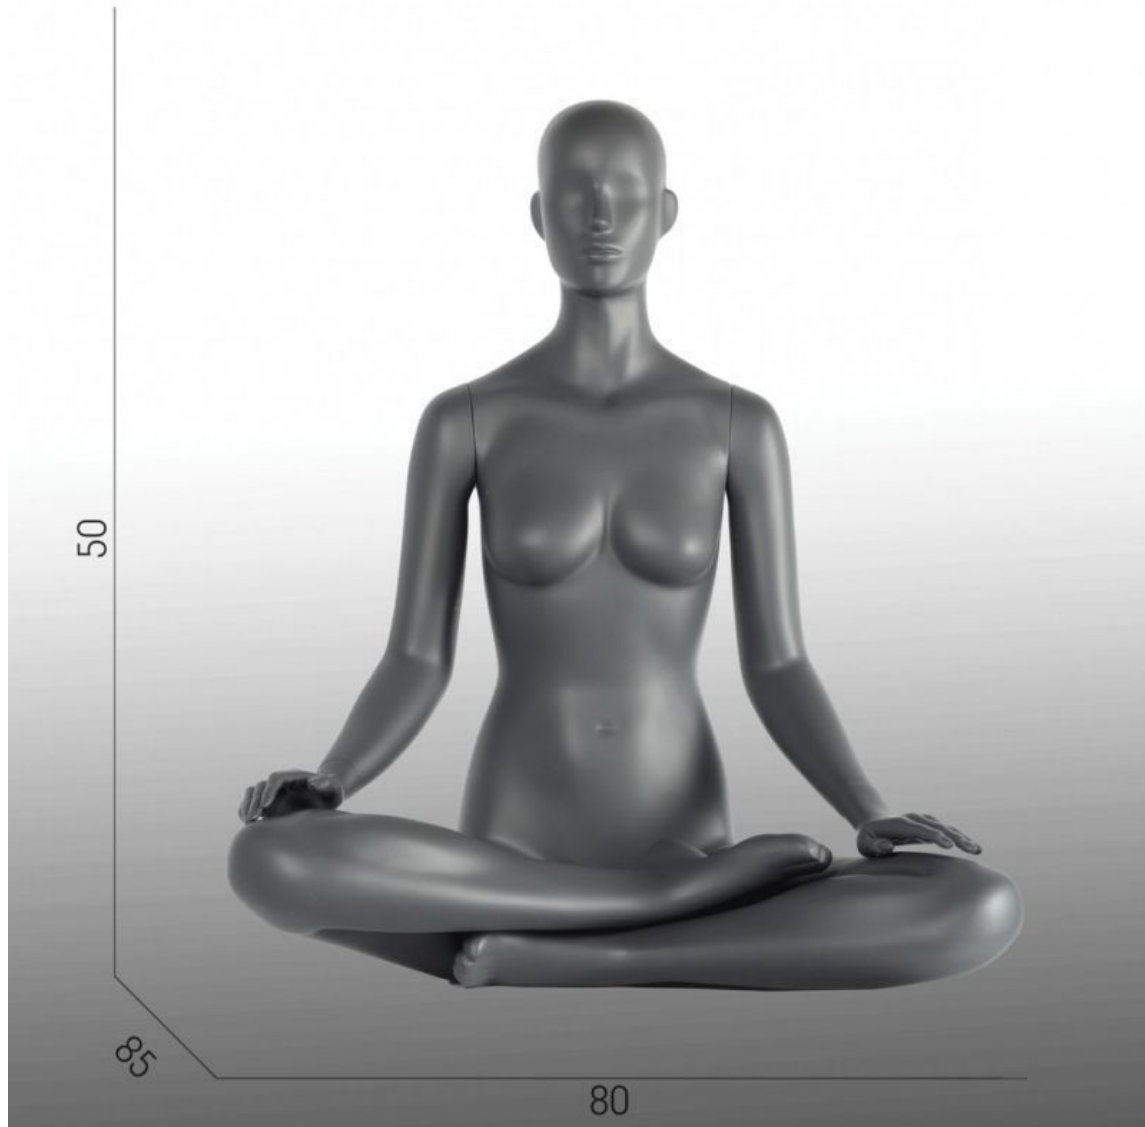

Female mannequin yoga lotus posture **351.12 €Ex VAT**  
Mannequins sport - 12.00 % 399.00

**FEATURES**

<b>Brand</b>	Mannequins vitrine
<b>Base</b>	Round glass
<b>Fitting</b>	Double fixing
<b>Color</b>	Gris
<b>Ref</b>	man-vit-fem-2749
<b>ID</b>	2749
<b>Delivery schedule</b>	5-10 working days
<b>Category</b>	Mannequins sport
<b>Type</b>	Mannequins

**DETAIL**

Woman mannequin measurements yoga lotus posture:  
height 95 cm  
width 80 cm  
depth 80 cm  
chest 83 cm  
size 62 cm  
size 38  
shoe size 9 (US)

Womens mannequins woman are available in various yoga postures.  
For more information about our store equipment, find all our tips on Facebook and Instagram.

**DESCRIPTION**

Female **mannequin yoga lotus position** in polyester reinforced in a gray color.  
Female mannequin for your yoga outfits and yoga accessories.  
Because yoga is a very popular activity of the body and mind, Mannequins Shopping offers you this mannequin that displays a lotus posture for meditation and breathing.  
For more realism feel free to use a yoga mat with your female mannequin.

## DETAIL

Woman mannequin measurements yoga lotus posture:

- height 95 cm
- width 80 cm
- depth 80 cm
- chest 83 cm
- size 62 cm
- size 38
- shoe size 9 (US)

Womens mannequins woman are available in various yoga postures. For more information about our store equipment, find all our tips on Facebook and Instagram.