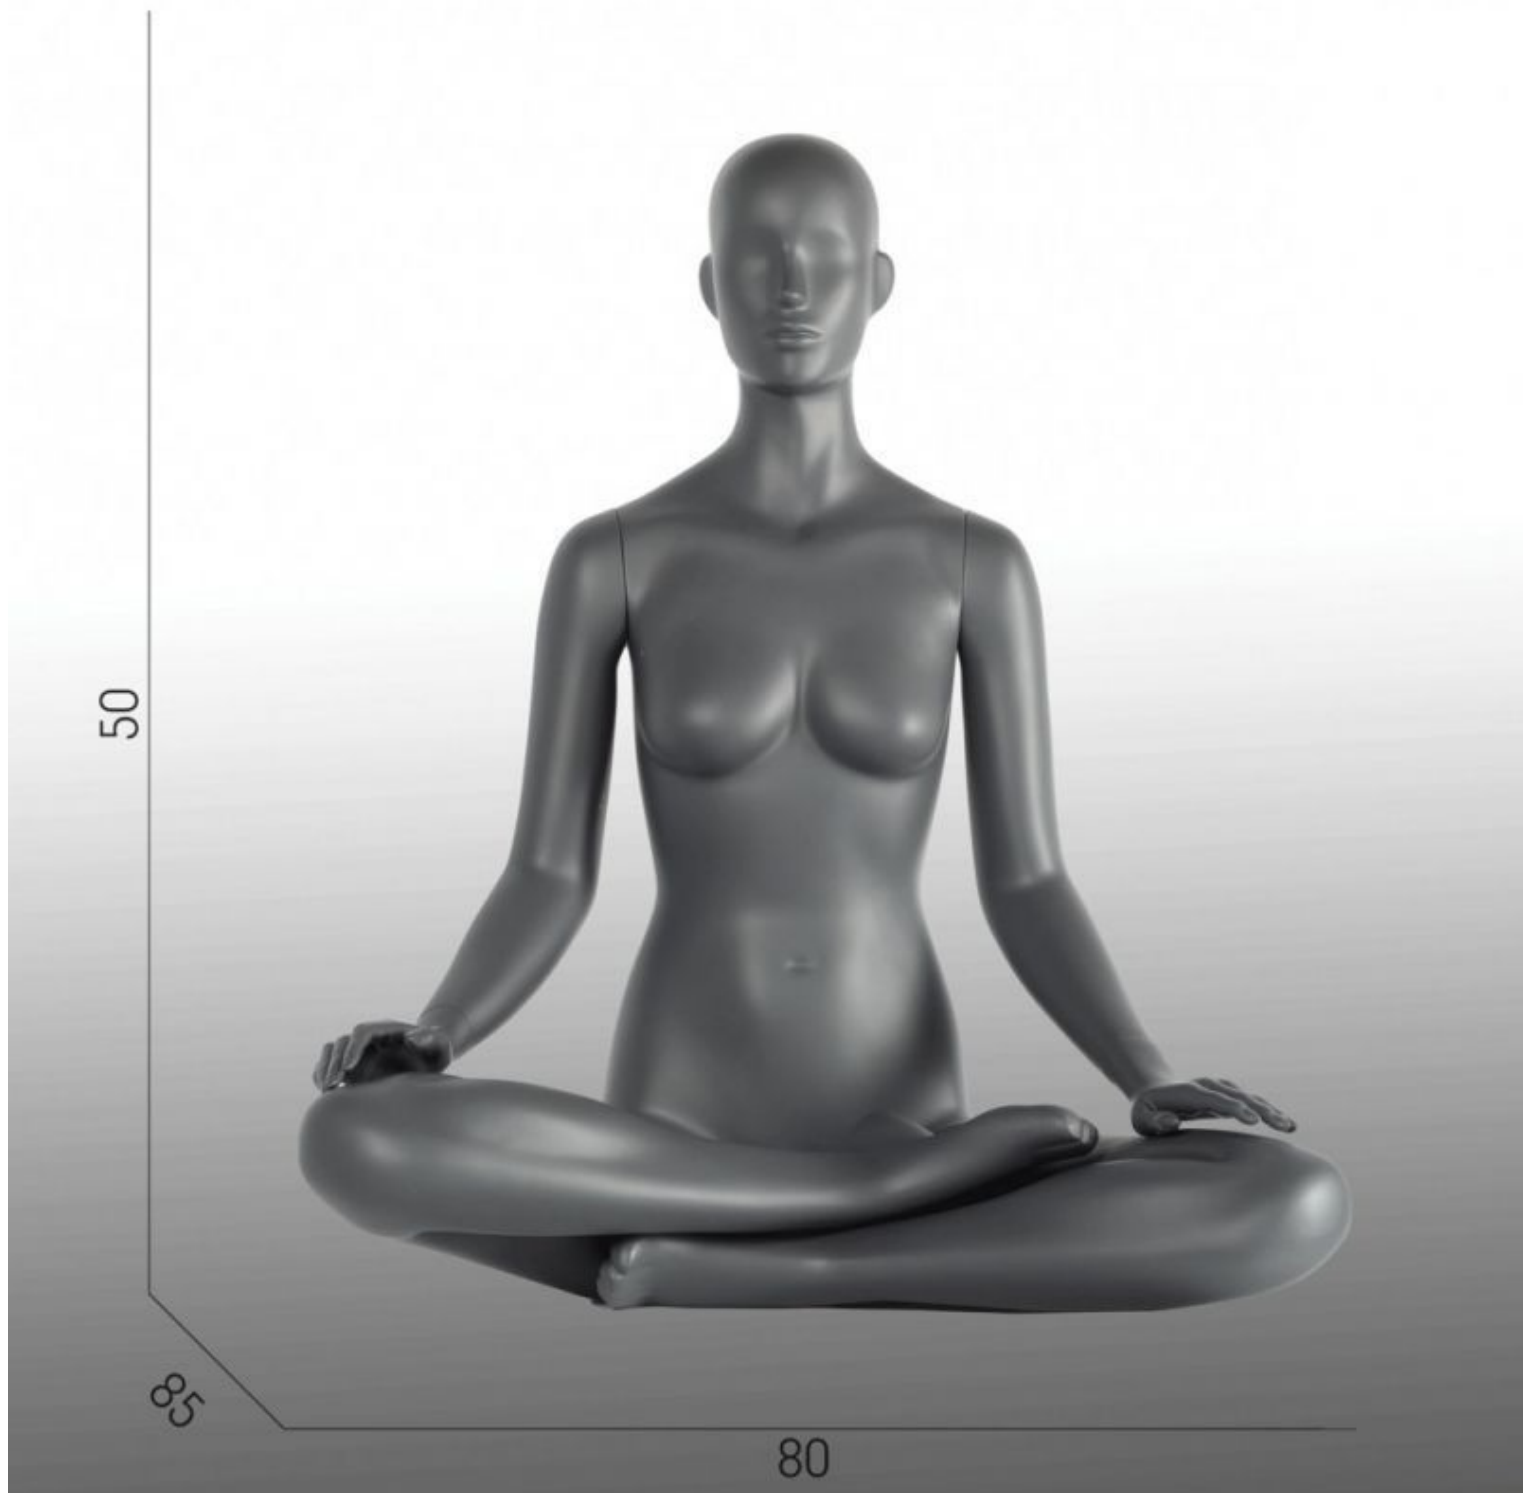

**DETAIL**

Woman mannequin measurements yoga lotus posture:  
height 95 cm  
width 80 cm  
depth 80 cm  
chest 83 cm  
size 62 cm  
size 38  
shoe size 9 (US)

Womens mannequins woman are available in various yoga postures.  
For more information about our store equipment, find all our tips on Facebook and Instagram.

**DESCRIPTION**

Female **mannequin yoga lotus position** in polyester reinforced in a gray color.  
Female mannequin for your yoga outfits and yoga accessories.  
Because yoga is a very popular activity of the body and mind, Mannequins Shopping offers you this mannequin that displays a lotus posture for meditation and breathing.  
For more realism feel free to use a yoga mat with your female mannequin.

**Features of the female yoga mannequin:**

Resistance, flexibility  
High-end material  
Round tempered glass stand  
**Female mannequin yoga lotus posture**

## DETAIL

Woman mannequin measurements yoga lotus posture:

- height 95 cm
- width 80 cm
- depth 80 cm
- chest 83 cm
- size 62 cm
- size 38
- shoe size 9 (US)

Womens mannequins woman are available in various yoga postures. For more information about our store equipment, find all our tips on Facebook and Instagram.