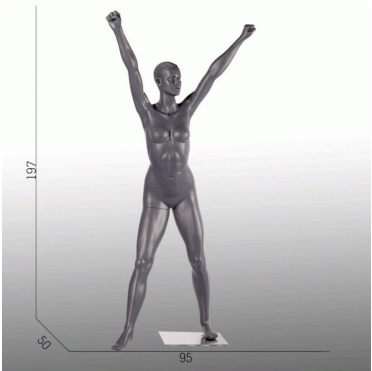

Female mannequin cheerleader 379.00 €Ex VAT

Mannequins sport

FEATURES

Brand	Mannequins vitrine
Base	Square metal
Fitting	Double fixing
Color	Gris
Ref	man-vit-fem-2739
ID	2739
Delivery schedule	1-5 working days
Category	Mannequins sport
Type	Mannequins

DESCRIPTION

Woman cheerleader mannequin for your store fronts, ideal to give dynamism to your shop. A graphite gray mannequin cheerleader with realistic features and a high-quality composition in reinforced polyester fiber to give solidity. This mannequin cheerleader woman is a standard size and will highlight the outfits of your favorite sports teams. This is an irreproachable quality of mannequin to promote your events and sports championships

Measures
Height 197 cm
Width 95 cm

Female mannequin cheerleader

Depth 50 cm
Chest 87 cm
Size 66 cm

SIZE 00 CM
M 38
Size 38

Mannequins sport - Photo n° 1

FEATURES

Brand	Mannequins vitrine
Base	Square metal
Fitting	Double fixing
Color	Gris
Ref	man-vit-fem-2739
ID	2739
Delivery schedule	1-5 working days
Category	Mannequins sport
Type	Mannequins