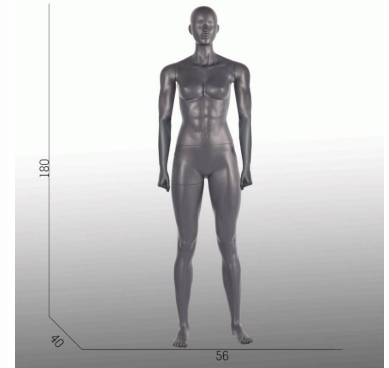

Display sport female mannequins gray straight position

Mannequins sport

399.00 €Ex VAT

FEATURES

Brand	Mannequins vitrine
Base	Square metal
Fitting	Calf
Color	Gris
Ref	man-vit-fem-2876
ID	2876
Delivery schedule	1-5 working days
Category	Mannequins sport
Type	Mannequins

DETAIL

Measurements of this Display sport female mannequins gray straight position straight arms:

- Height 180 cm
- Width 80 cm
- Depth 40 cm
- Chest 89 cm
- Waist 69 cm
- Hip 83 cm
- Size 36-38
- Size of shoe 9 (US)

DESCRIPTION

displays to present many sports.
 Our female sport body fit mannequins are made of reinforced fiberglass polyester with high-quality paint finishes.
 Display sport female mannequins gray straight position with straight arms.
 the shape of the body will present your lastest sport outfits in the best way. This female mannequin is perfect for many type of sport from fitness, yoga, weight, cross fit, boxing,

DETAIL

Measurements of this Display sport female mannequins gray straight position straight arms:

Height	180 cm
Width	80 cm
Depth	40 cm
Chest	89 cm
Waist	69 cm
Hip	83 cm
Size	36-38
Size of shoe	9 (US)

Display sport female mannequins gray straight position