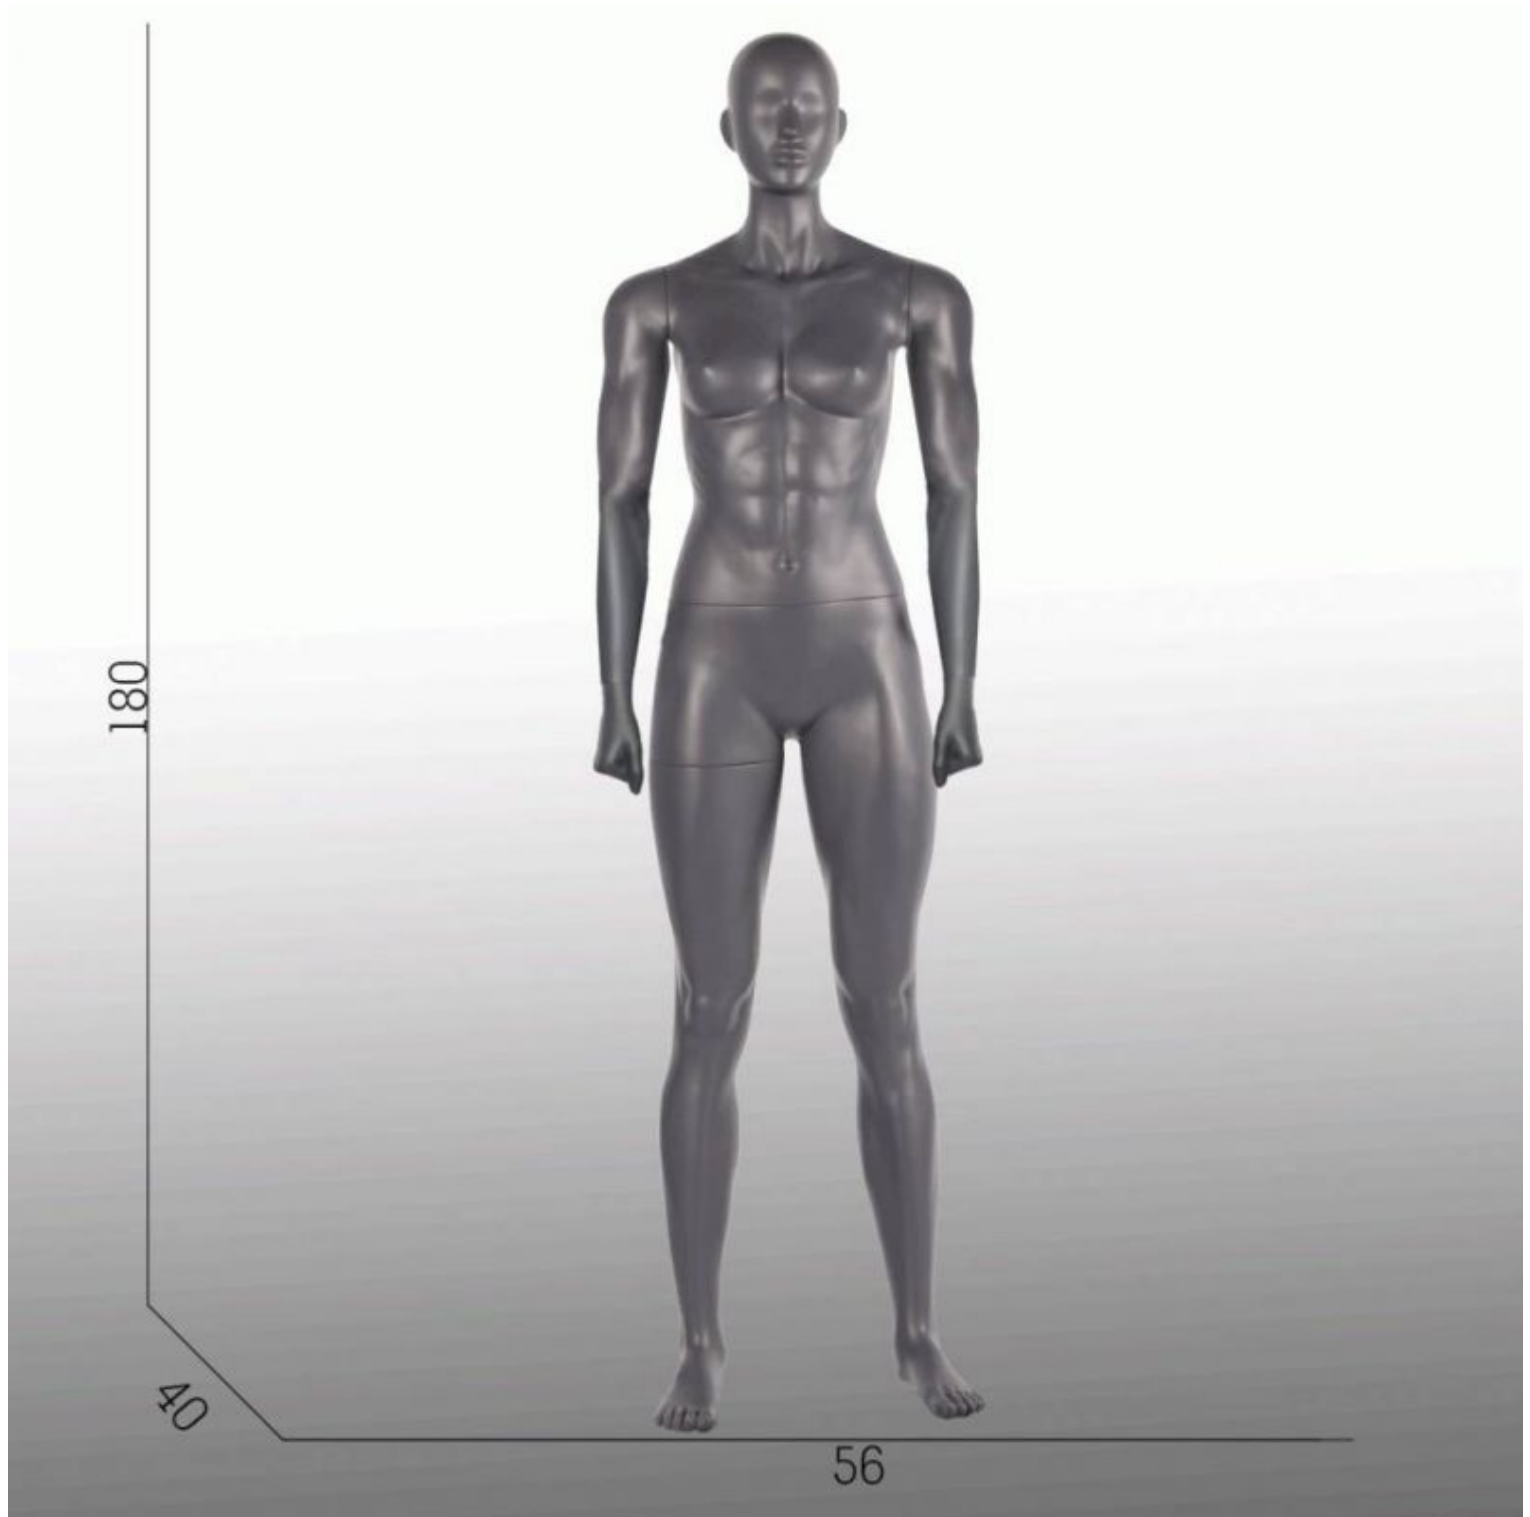

Mannequins sport - Photo n° 2

FEATURES

Brand	Mannequins vitrine
Base	Square metal
Fitting	Calf
Color	Gris
Ref	man-vit-fem-2876
ID	2876
Delivery schedule	1-5 working days
Category	Mannequins sport
Type	Mannequins

DETAIL

Measurements of this Display sport female mannequins gray straight position straight arms:

Height	180 cm
Width	80 cm
Depth	40 cm
Chest	89 cm
Waist	69 cm
Hip	83 cm
Size	36-38
Size of shoe	9 (US)

Display sport female mannequins gray straight position
Our sport window mannequins and professional sport busts are essential to complete the display of your sports and fitness store and energize your window displays to present many sports.

Mannequins sport - Photo n° 3