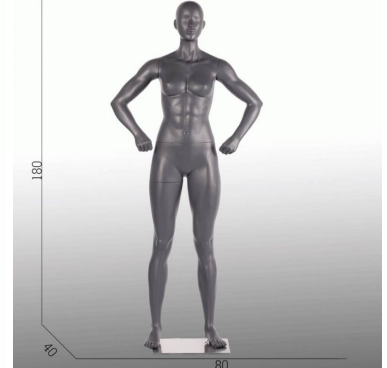

# Display sport female mannequins gray hands on hips

Mannequins sport

399.00 €Ex VAT

## FEATURES

<b>Brand</b>	Mannequins vitrine
<b>Base</b>	Square metal
<b>Fitting</b>	Calf
<b>Color</b>	Gris
<b>Ref</b>	man-fem-spo-2875
<b>ID</b>	2875
<b>Delivery schedule</b>	1-5 working days
<b>Category</b>	Mannequins sport
<b>Type</b>	Mannequins

## DETAIL

Measurements of this Display sport female mannequins gray straight position arms on hips

Height	180 cm
Width	80 cm
Depth	40 cm
Chest	89 cm
Waist	69 cm
Hip	83 cm
Size	36-38
Size of shoe	9 (US)

### DETAIL

Measurements of this Display sport female mannequins gray straight position arms on hips

Height	180 cm
Width	80 cm
Depth	40 cm
Chest	89 cm
Waist	69 cm
Hip	83 cm
Size	36-38
Size of shoe	9 (US)