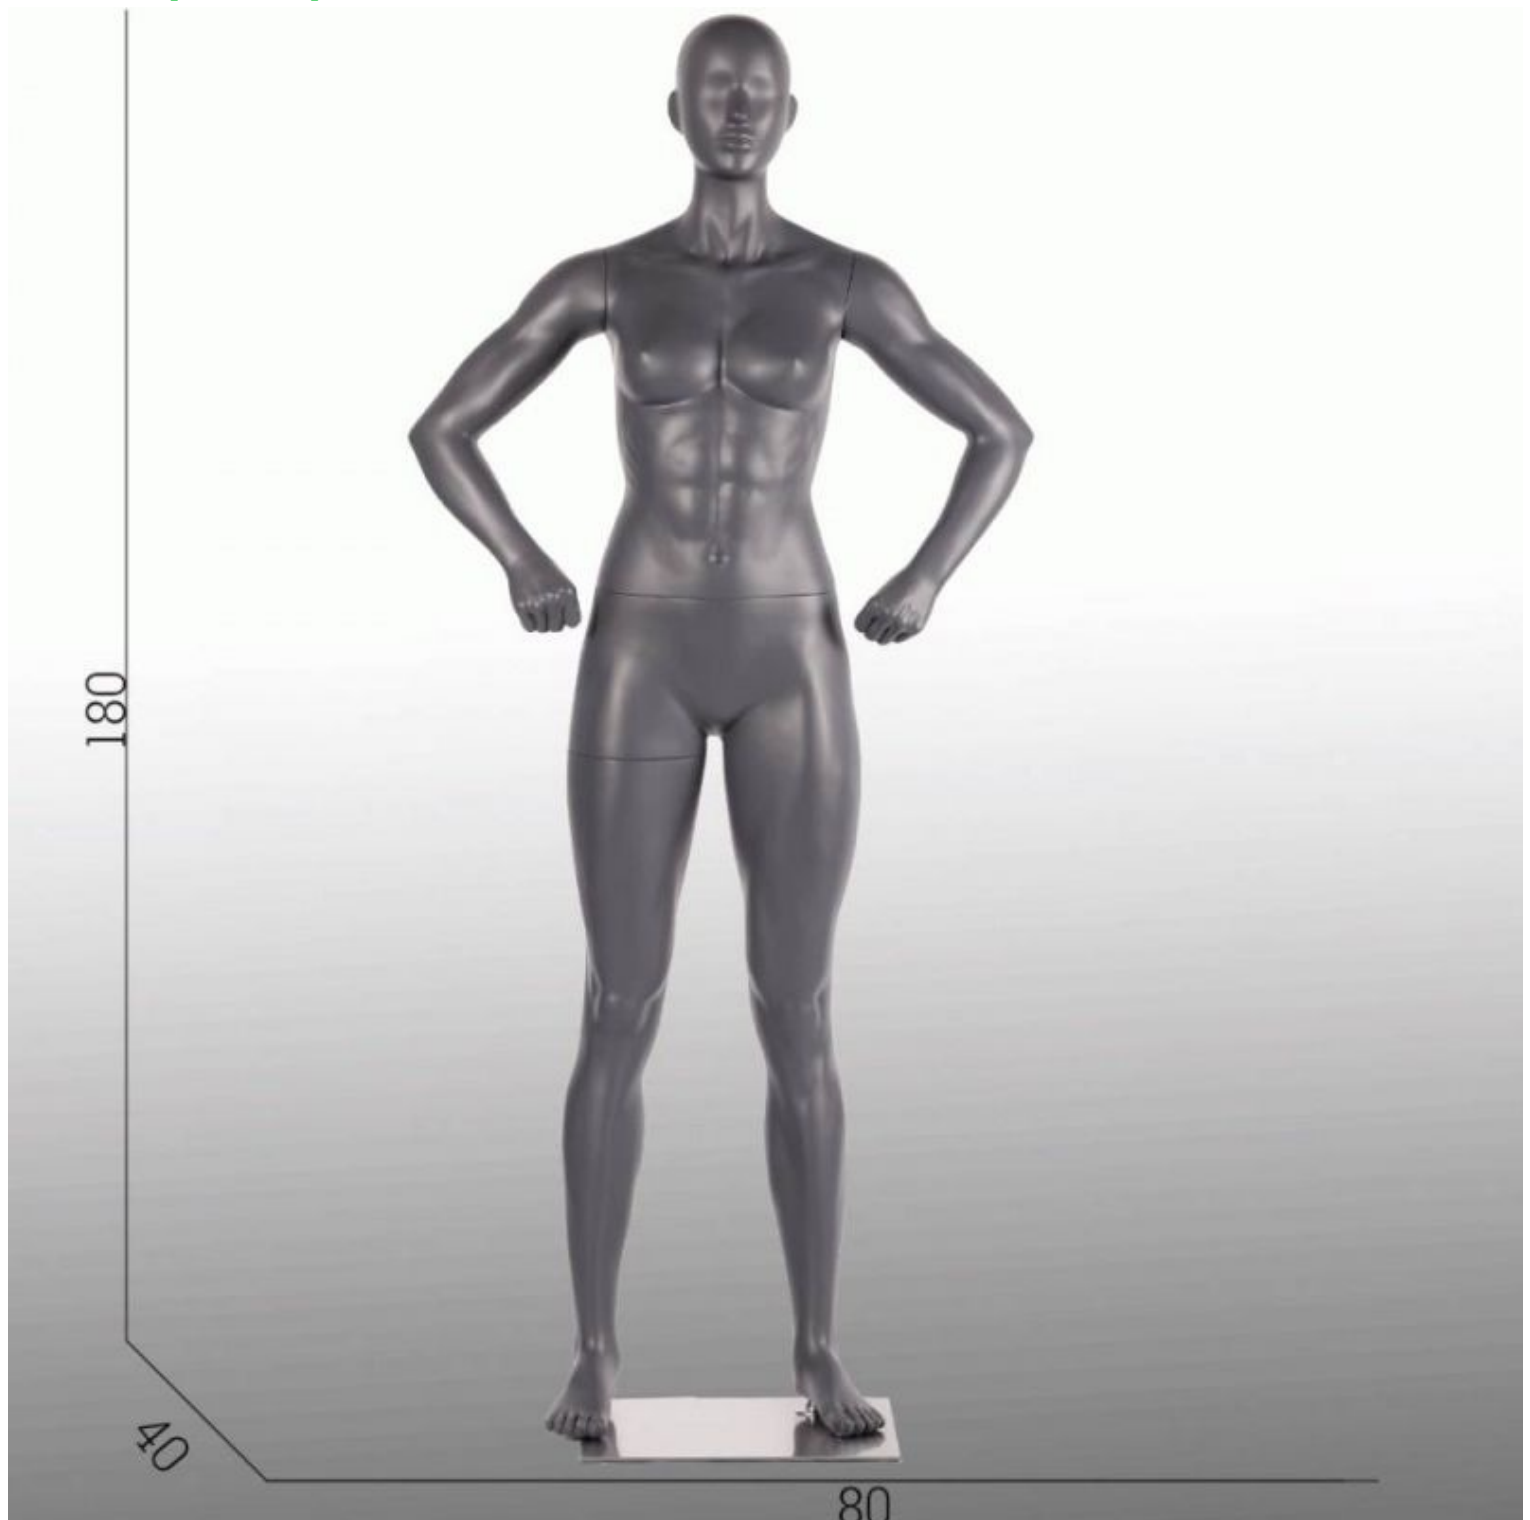

Mannequins sport - Photo n° 2

FEATURES

Brand	Mannequins vitrine
Base	Square metal
Fitting	Calf
Color	Gris
Ref	man-fem-spo-2875
ID	2875
Delivery schedule	1-5 working days
Category	Mannequins sport
Type	Mannequins

DETAIL

Measurements of this Display sport female mannequins gray straight position arms on hips

Height	180 cm
Width	80 cm
Depth	40 cm
Chest	89 cm
Waist	69 cm
Hip	83 cm
Size	36-38
Size of shoe	9 (US)

Display sport female mannequins gray hands on hips
Our sport window mannequins with arms on the hips and professional sport suits are essential to complete the layout of your sports and fitness store and energize your window displays to present many sports.

Mannequins sport - Photo n° 3